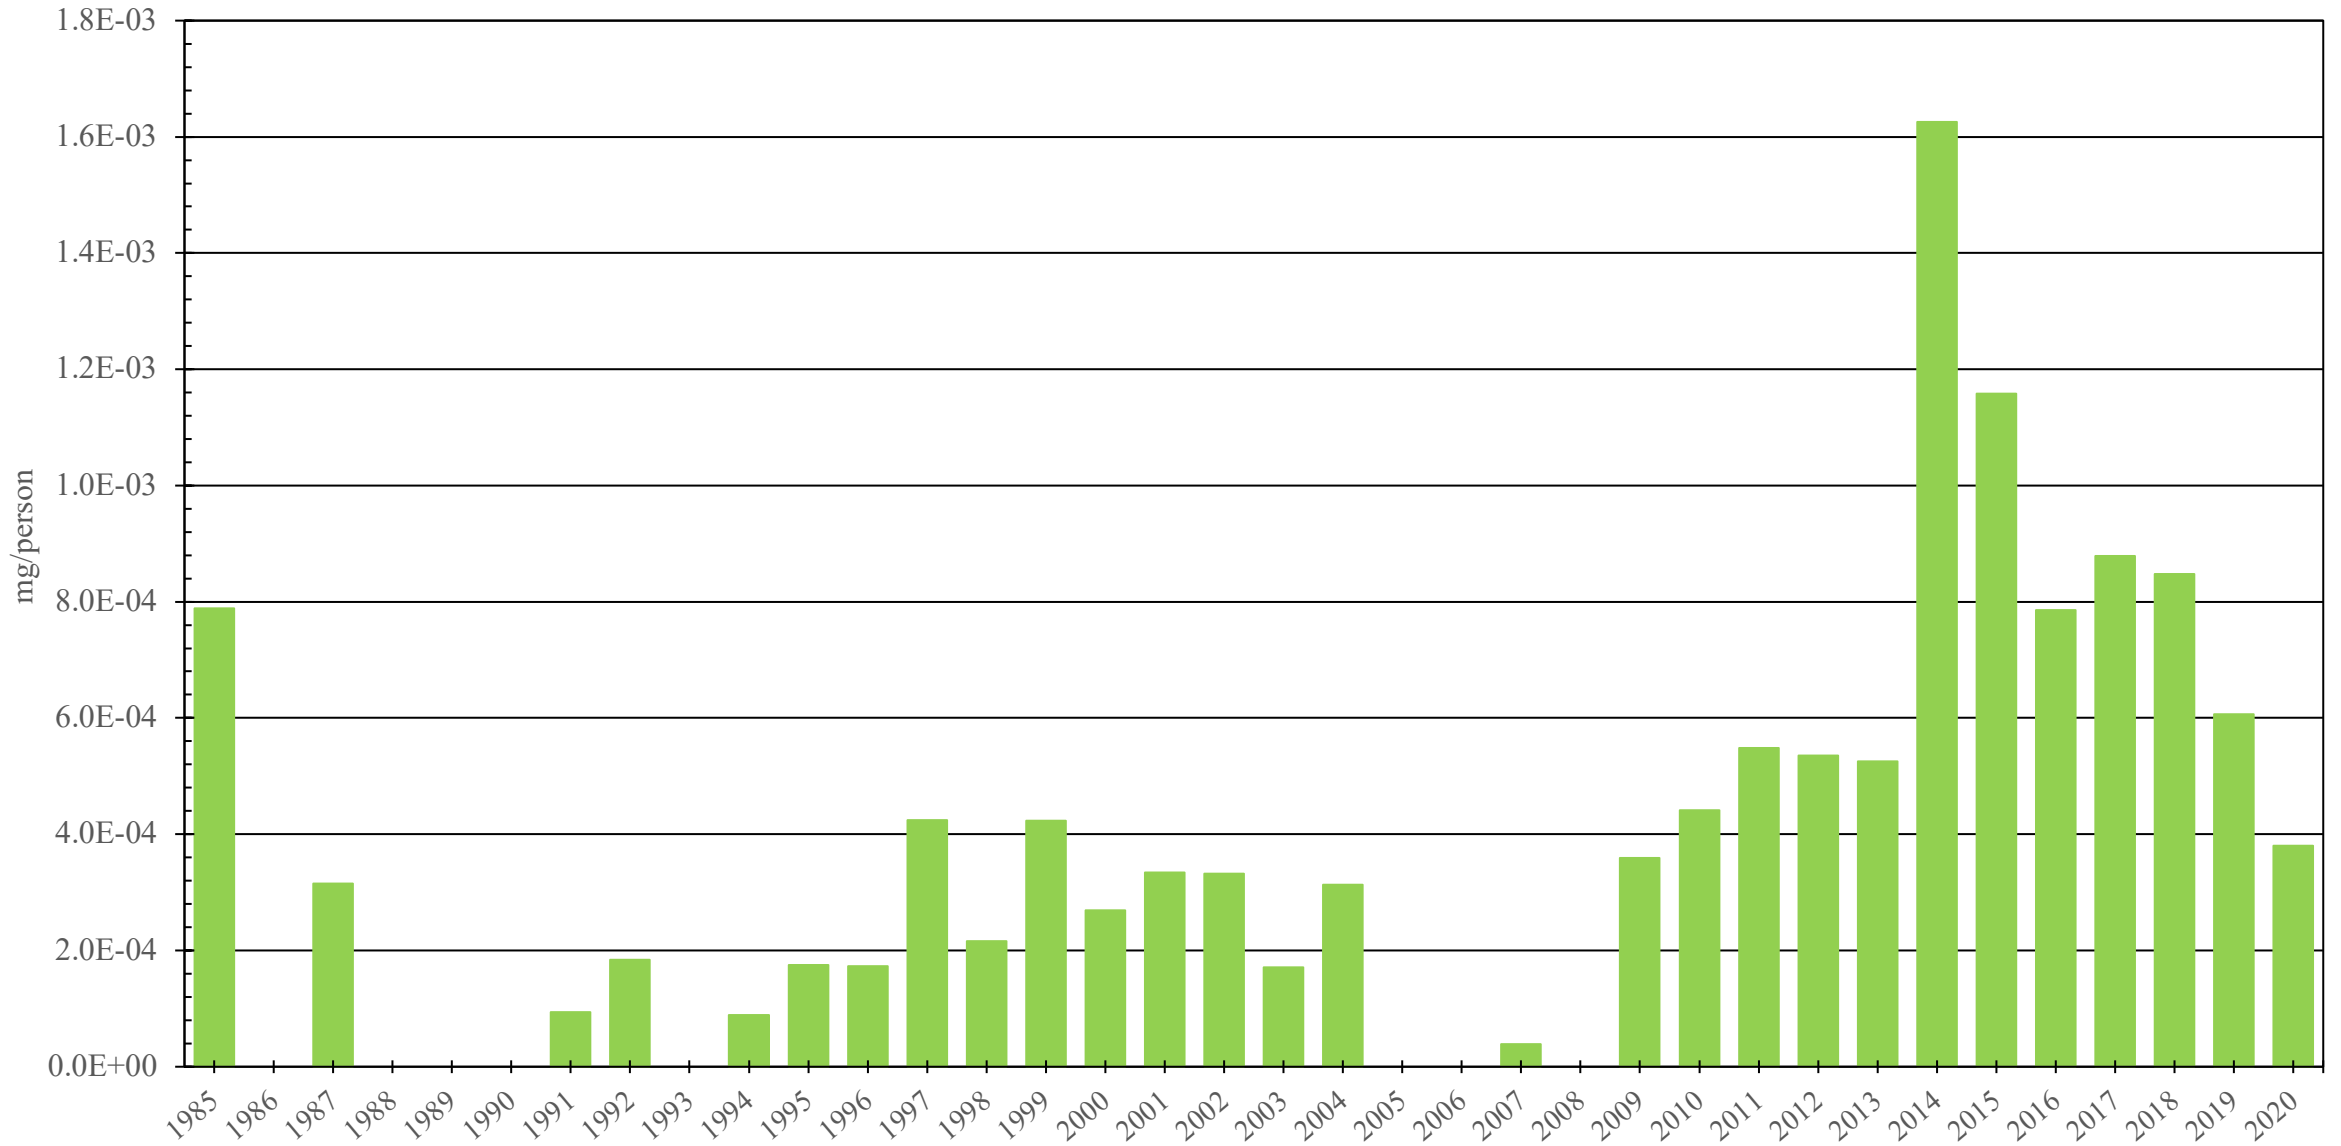

# Zimbabwe

Fentanyl Consumption (mg/person), 1985 - 2020

Sources: International Narcotics Control Board (data); United Nations Statistics Division (population)

Created by: Walther Global Palliative Care & Supportive Oncology, Indiana University Simon Comprehensive Cancer Center, 2022