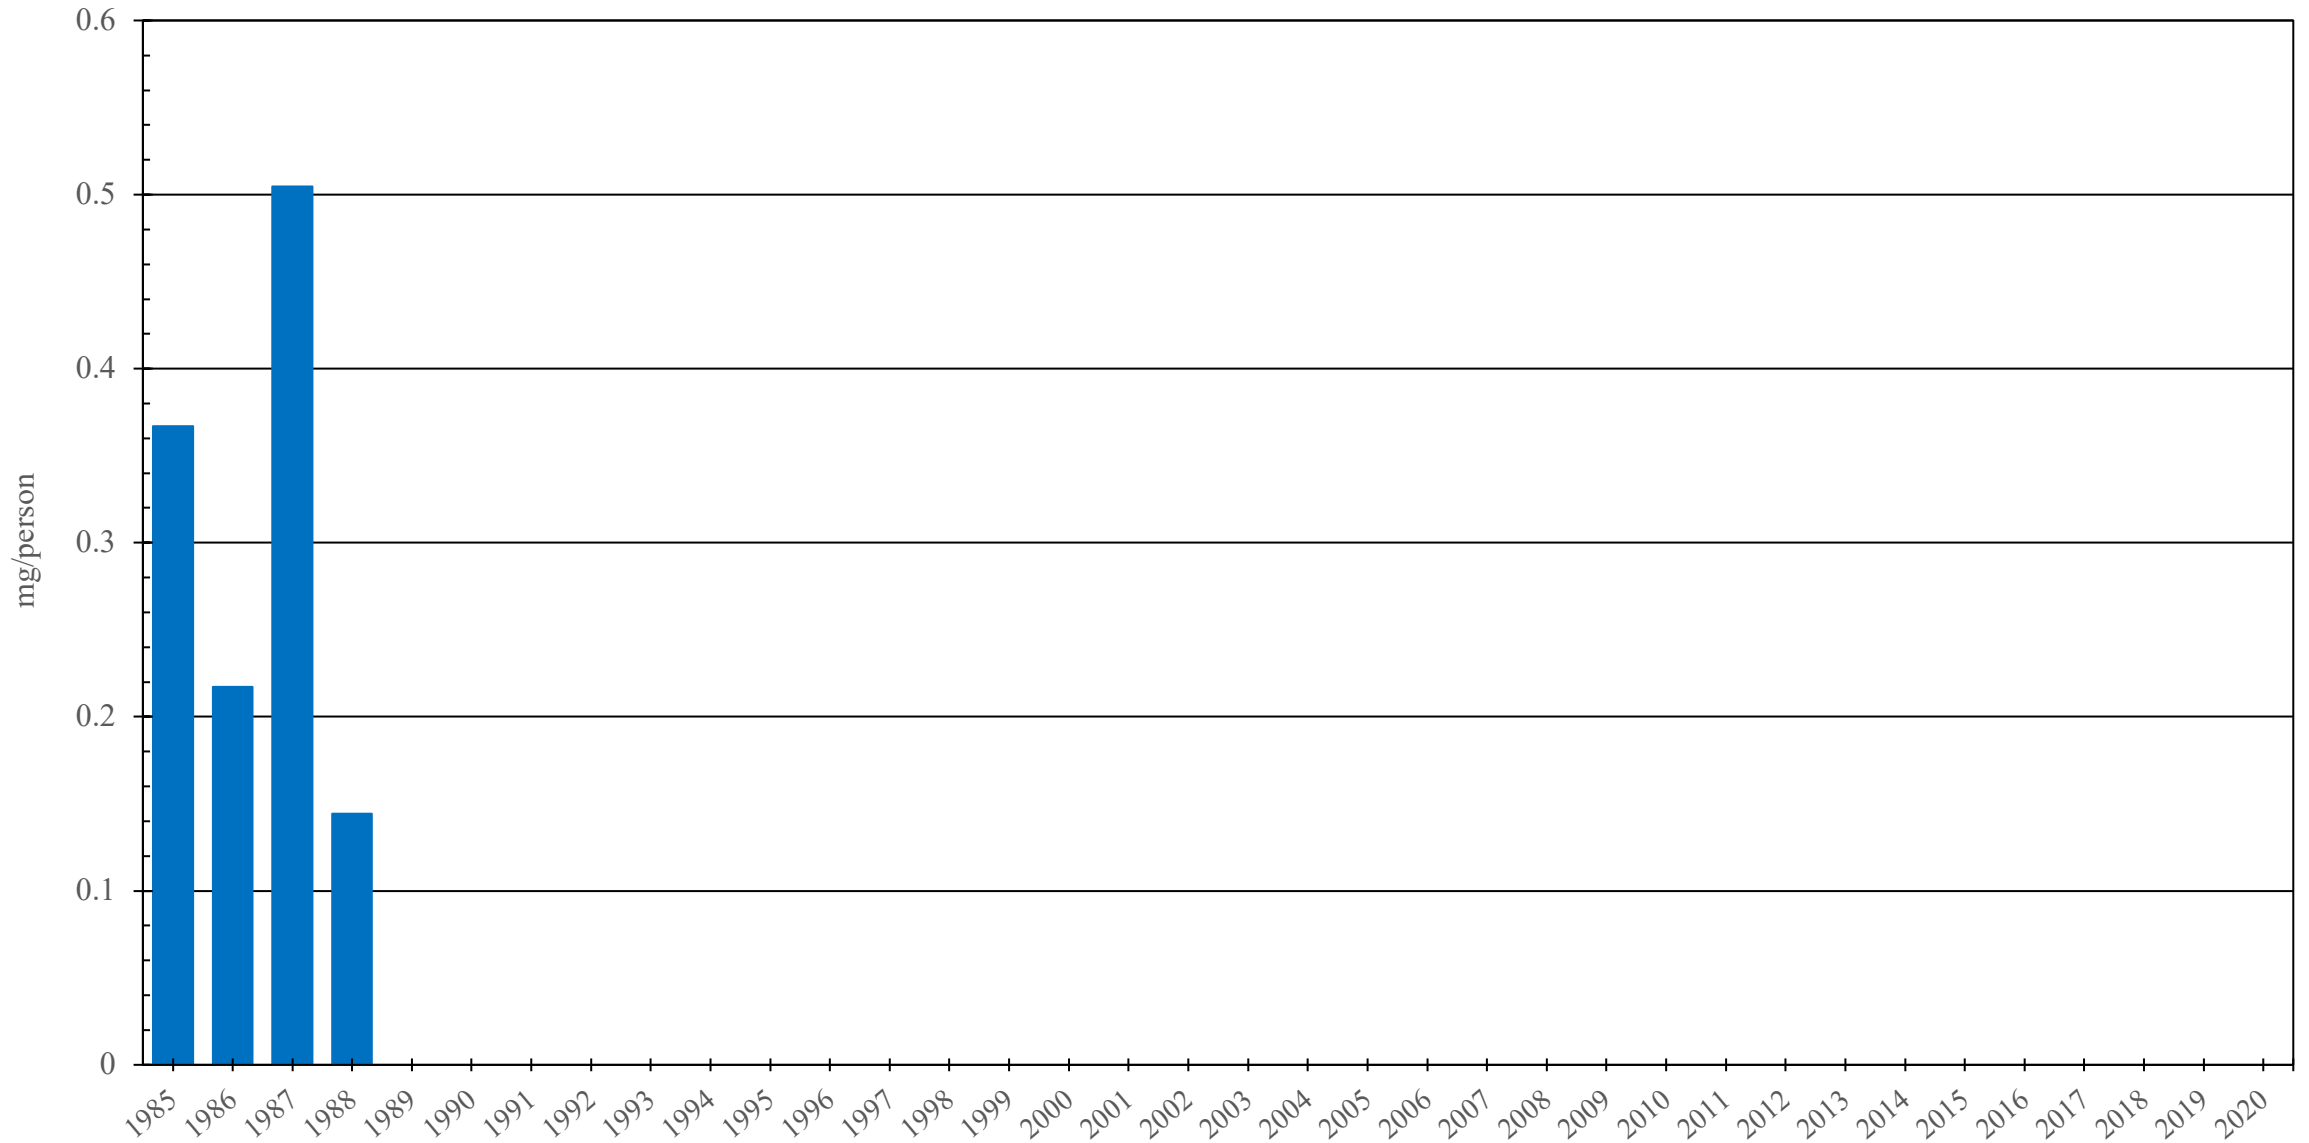

Wallis and Futuna Islands

Pethidine Consumption (mg/person), 1985 - 2020

Sources: International Narcotics Control Board (data); United Nations Statistics Division (population)

Created by: Walther Global Palliative Care & Supportive Oncology, Indiana University Simon Comprehensive Cancer Center, 2022