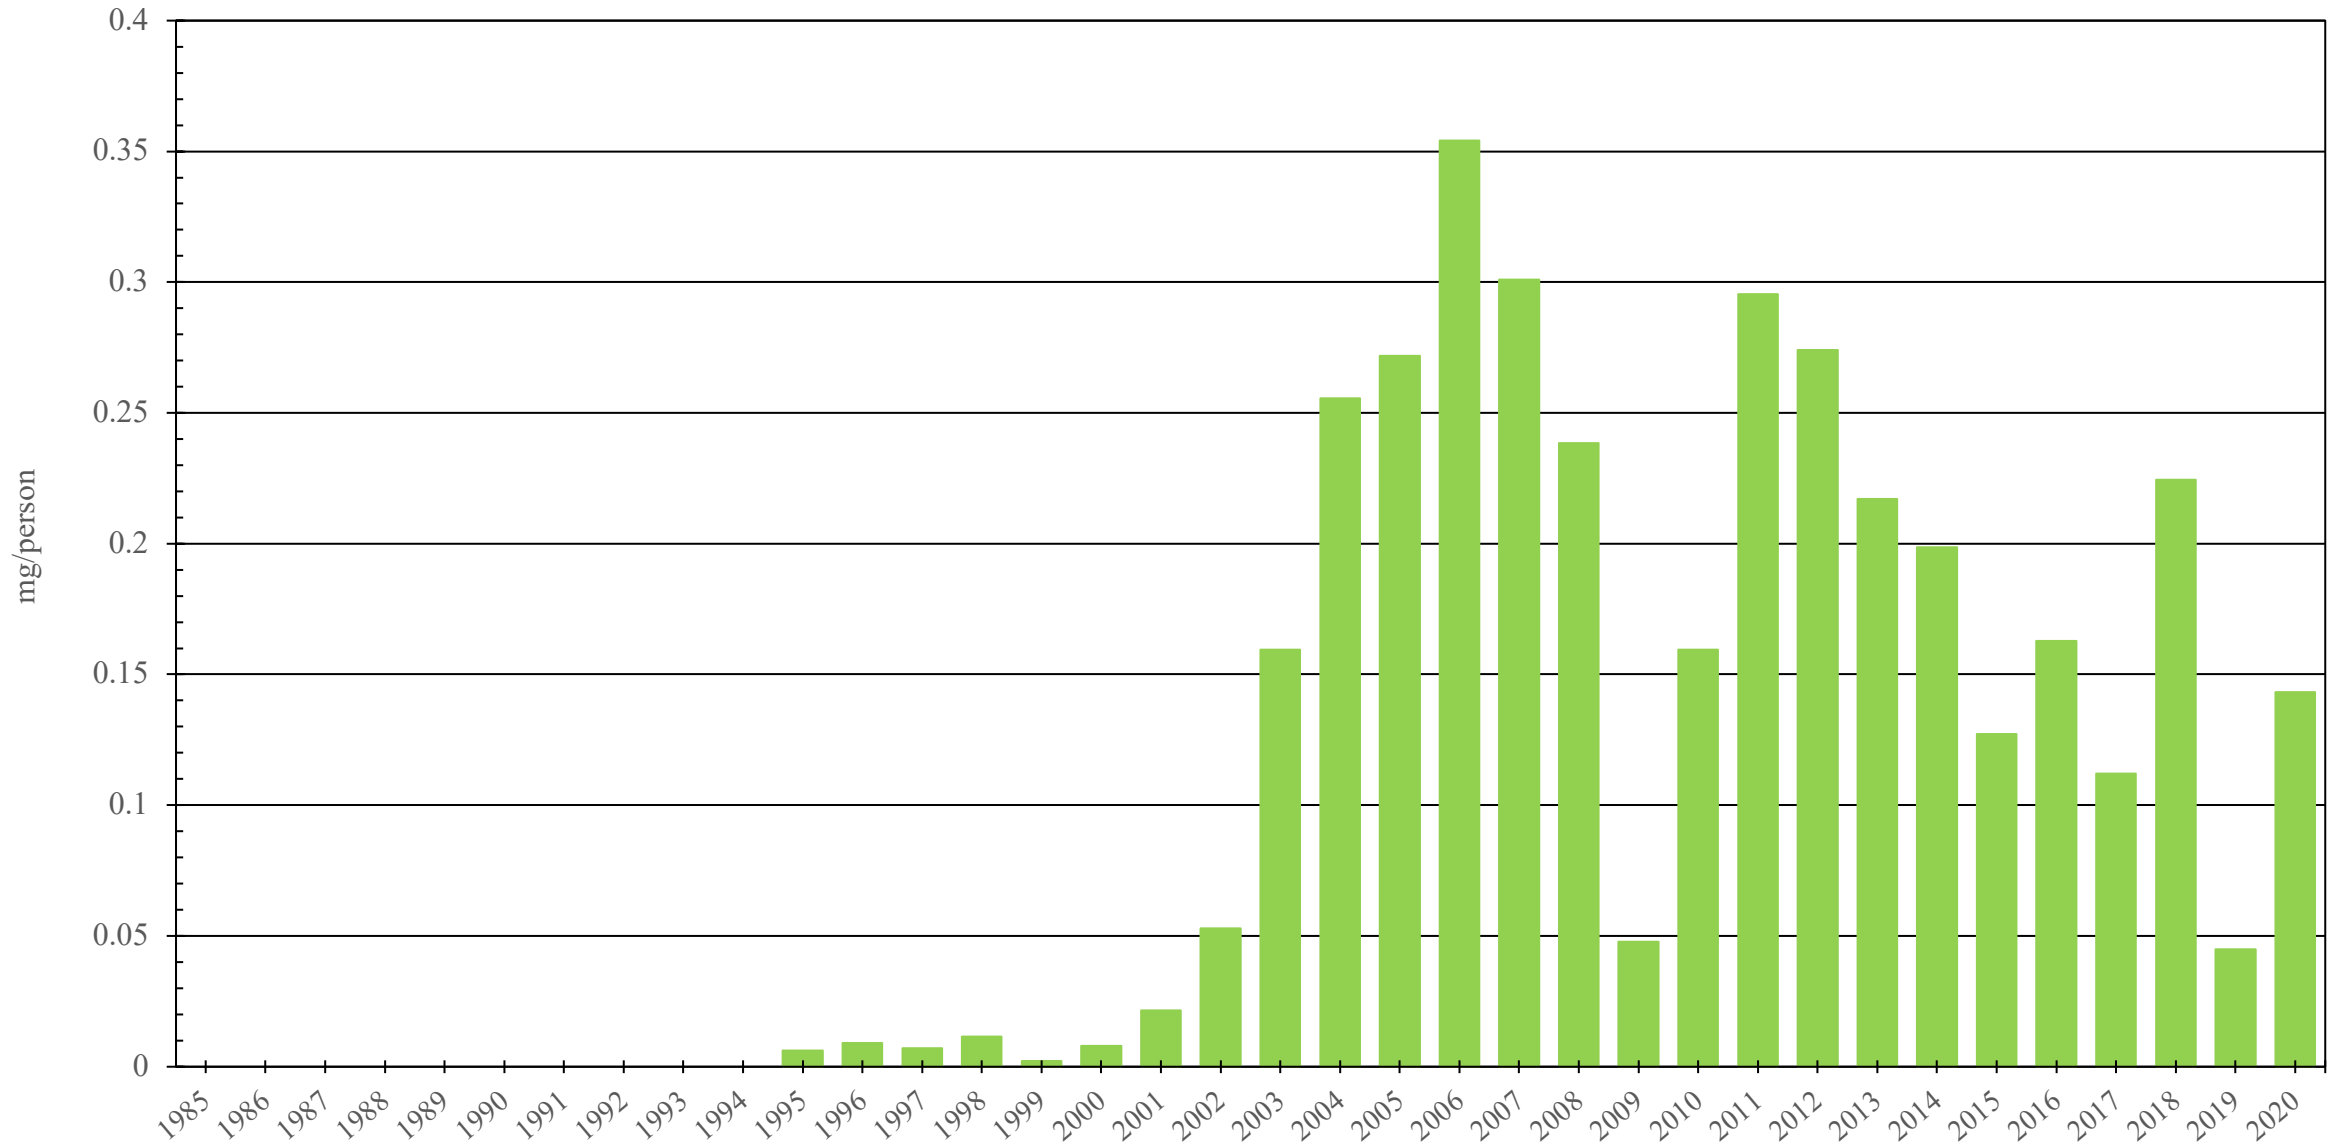

Wallis and Futuna Islands

Fentanyl Consumption (mg/person), 1985 - 2020

Sources: International Narcotics Control Board (data); United Nations Statistics Division (population)

Created by: Walther Global Palliative Care & Supportive Oncology, Indiana University Simon Comprehensive Cancer Center, 2022