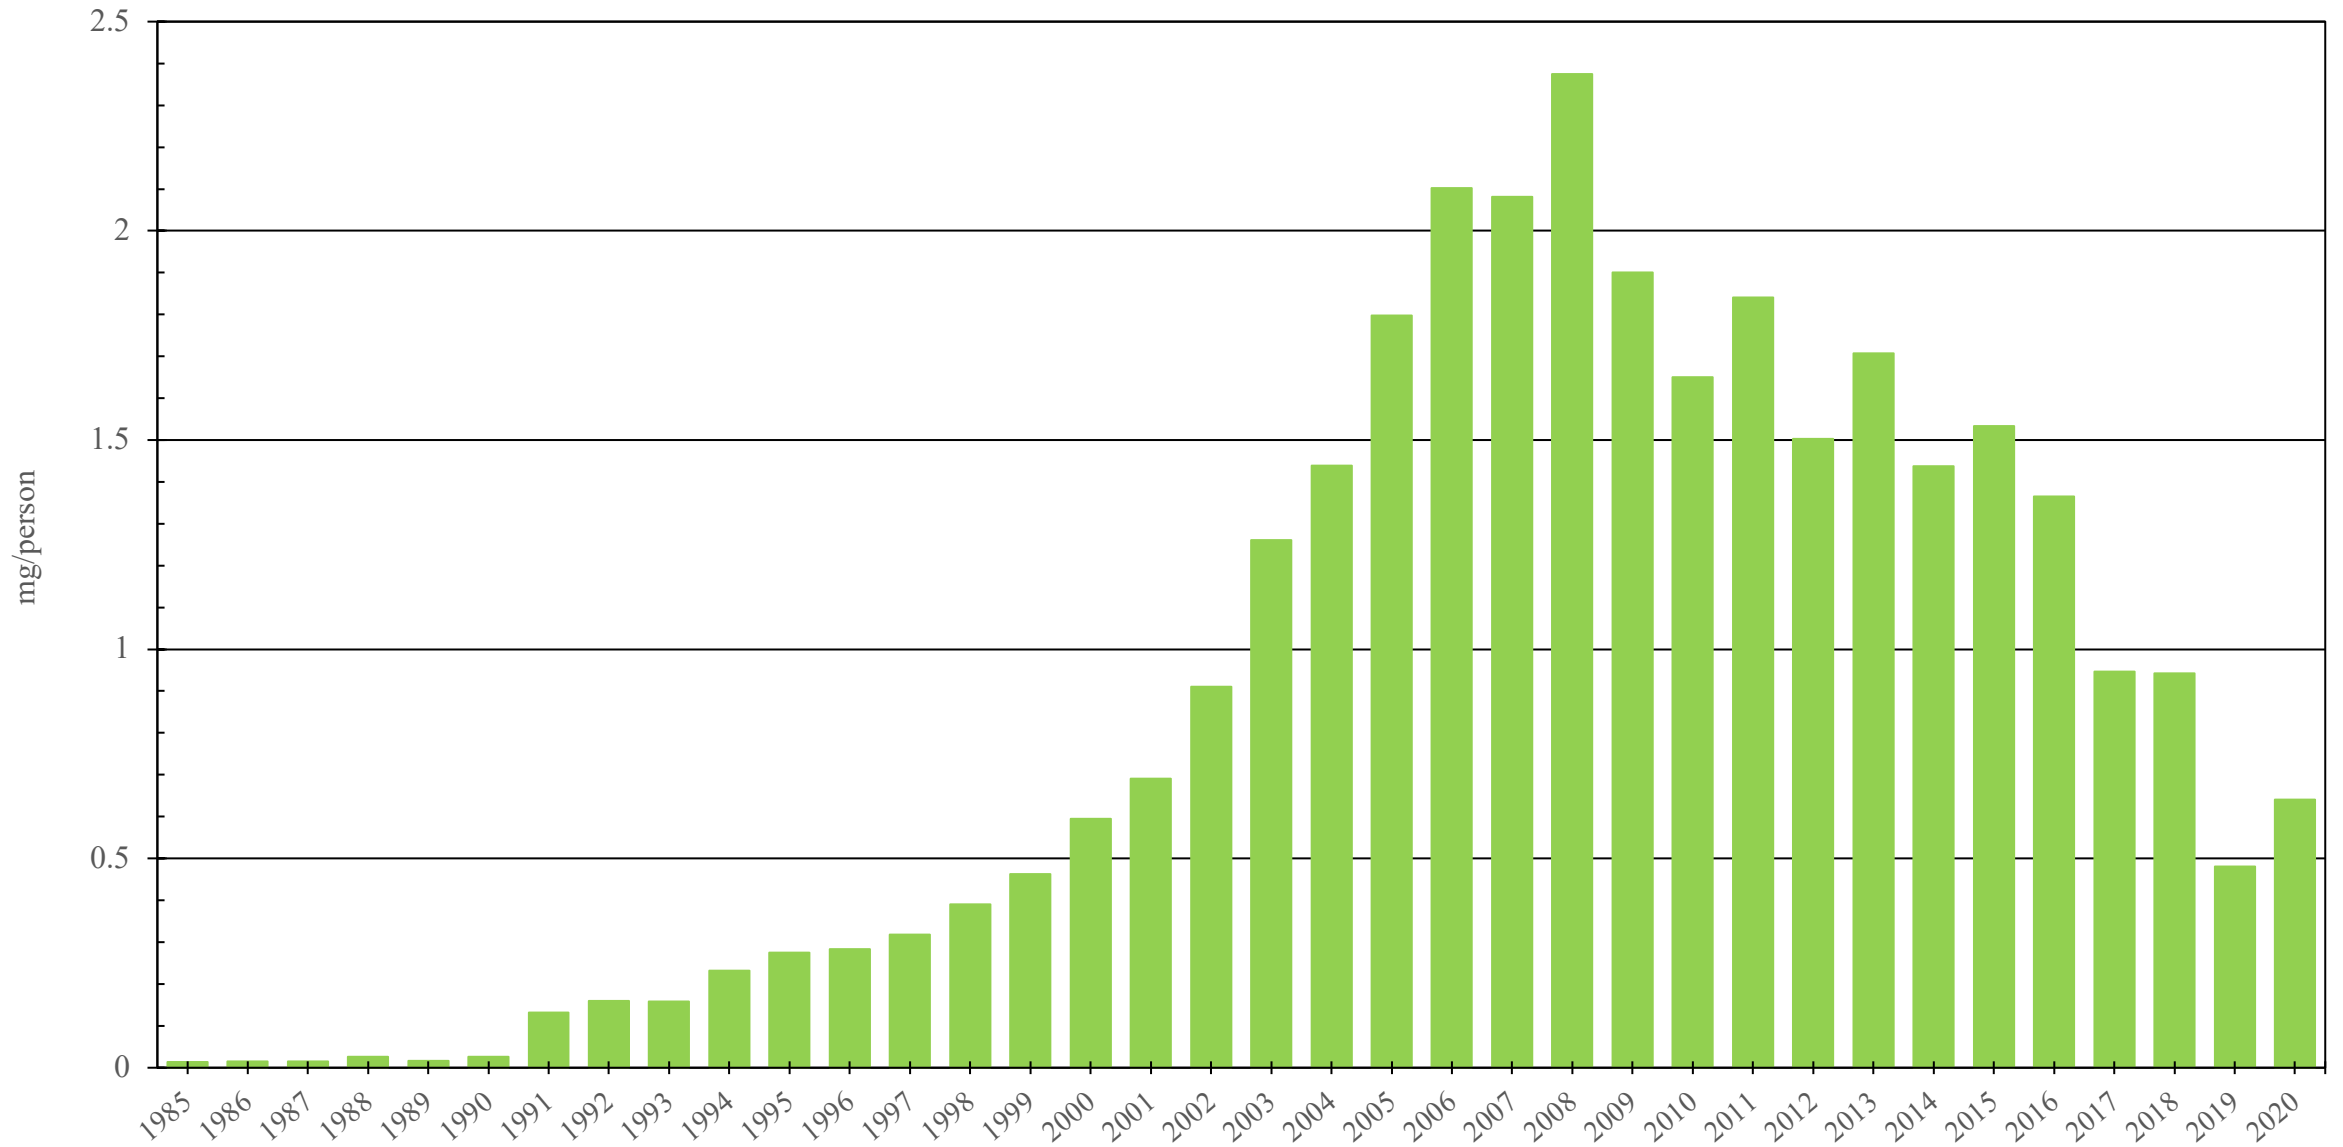

# United States of America

Fentanyl Consumption (mg/person), 1985 - 2020

Sources: International Narcotics Control Board (data); The World Bank (population)

Created by: Walther Global Palliative Care & Supportive Oncology, Indiana University Simon Comprehensive Cancer Center, 2022