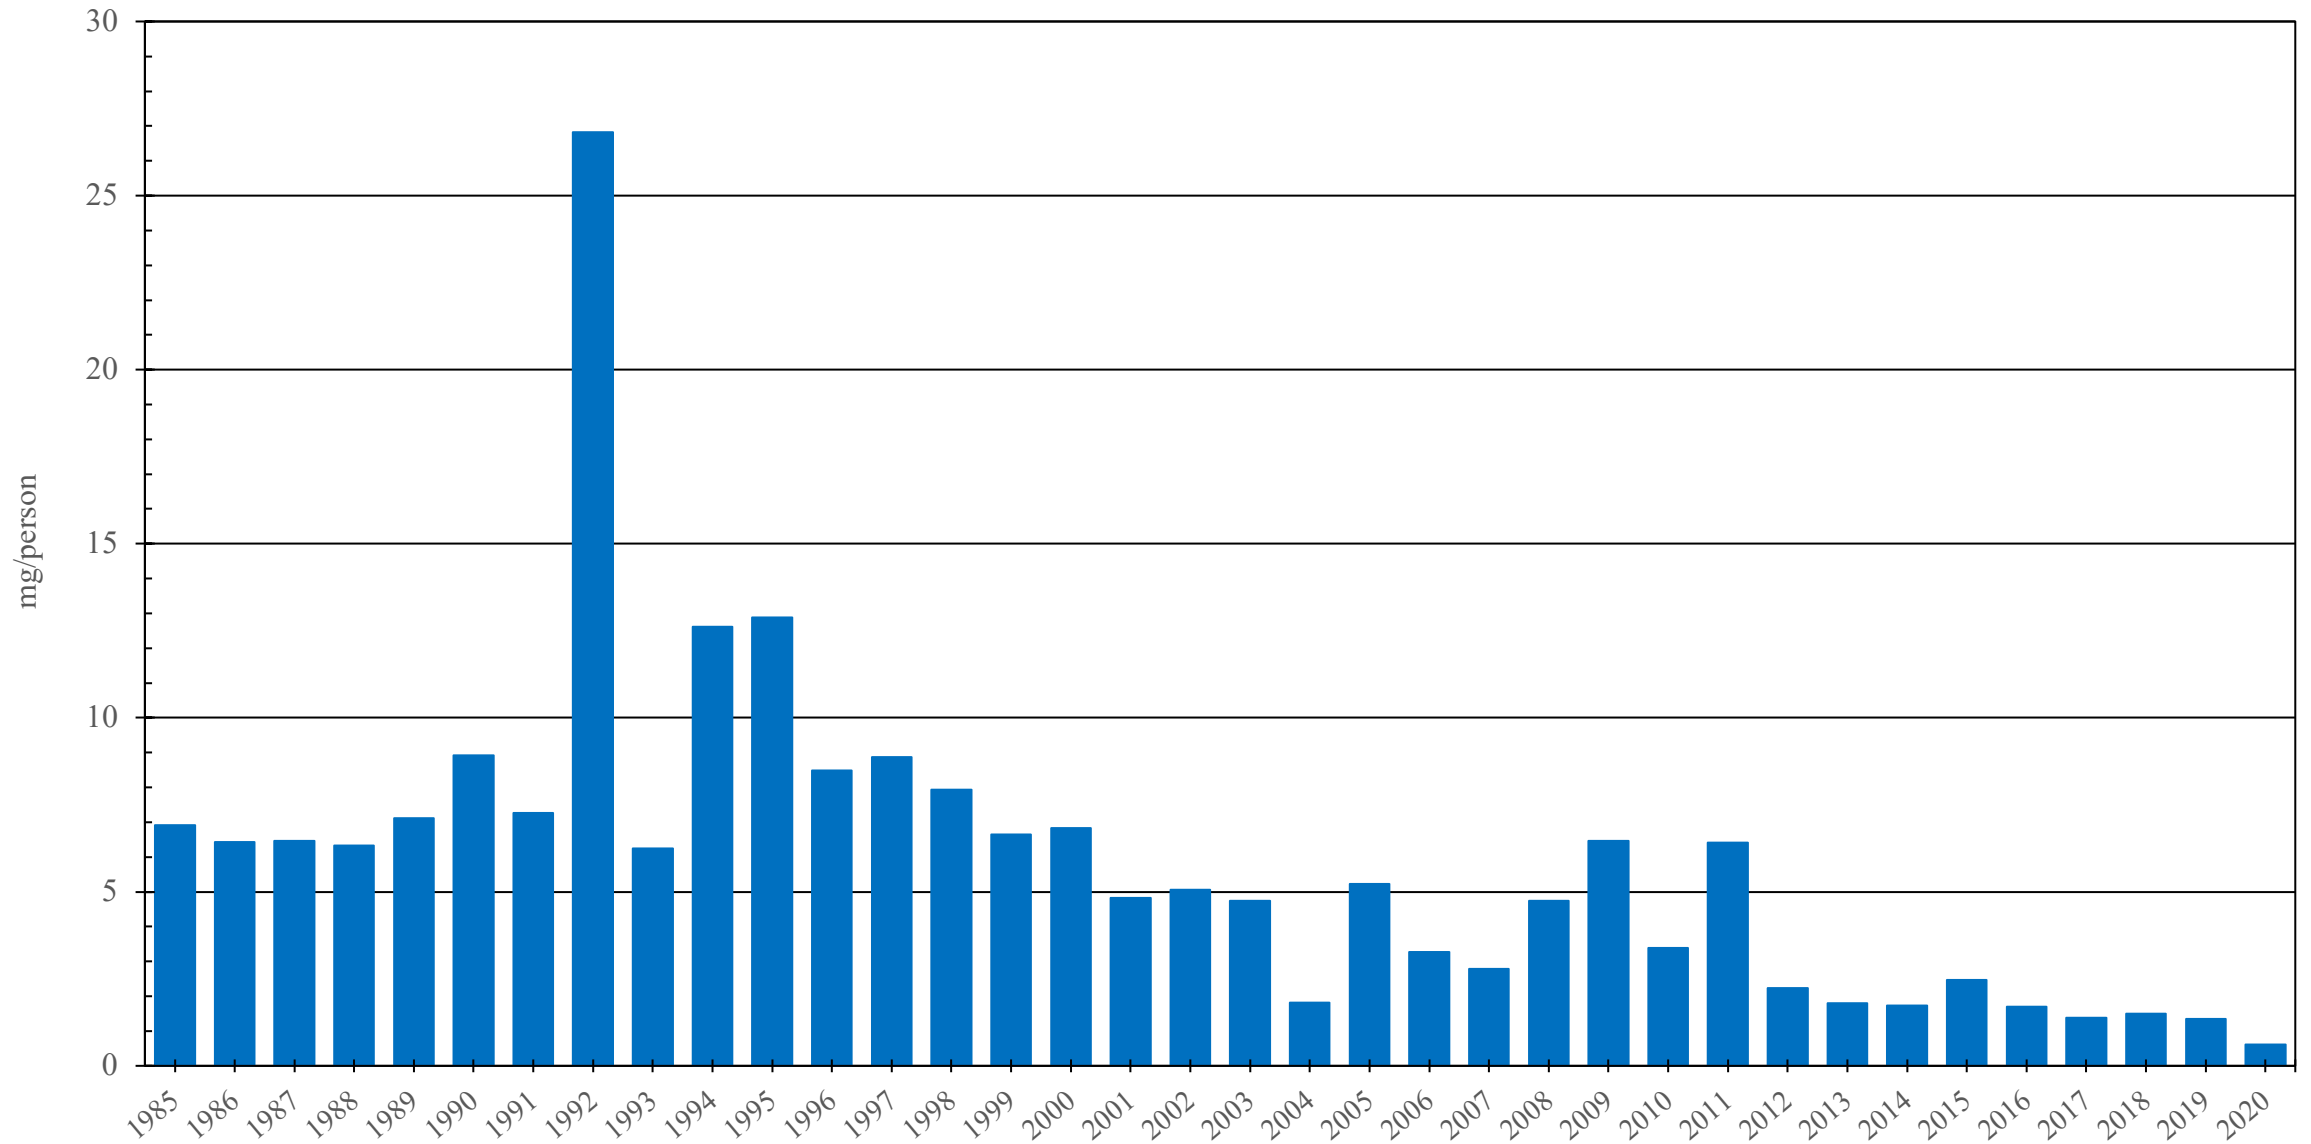

United Kingdom

Pethidine Consumption (mg/person), 1985 - 2020

Sources: International Narcotics Control Board (data); The World Bank (population)

Created by: Walther Global Palliative Care & Supportive Oncology, Indiana University Simon Comprehensive Cancer Center, 2022