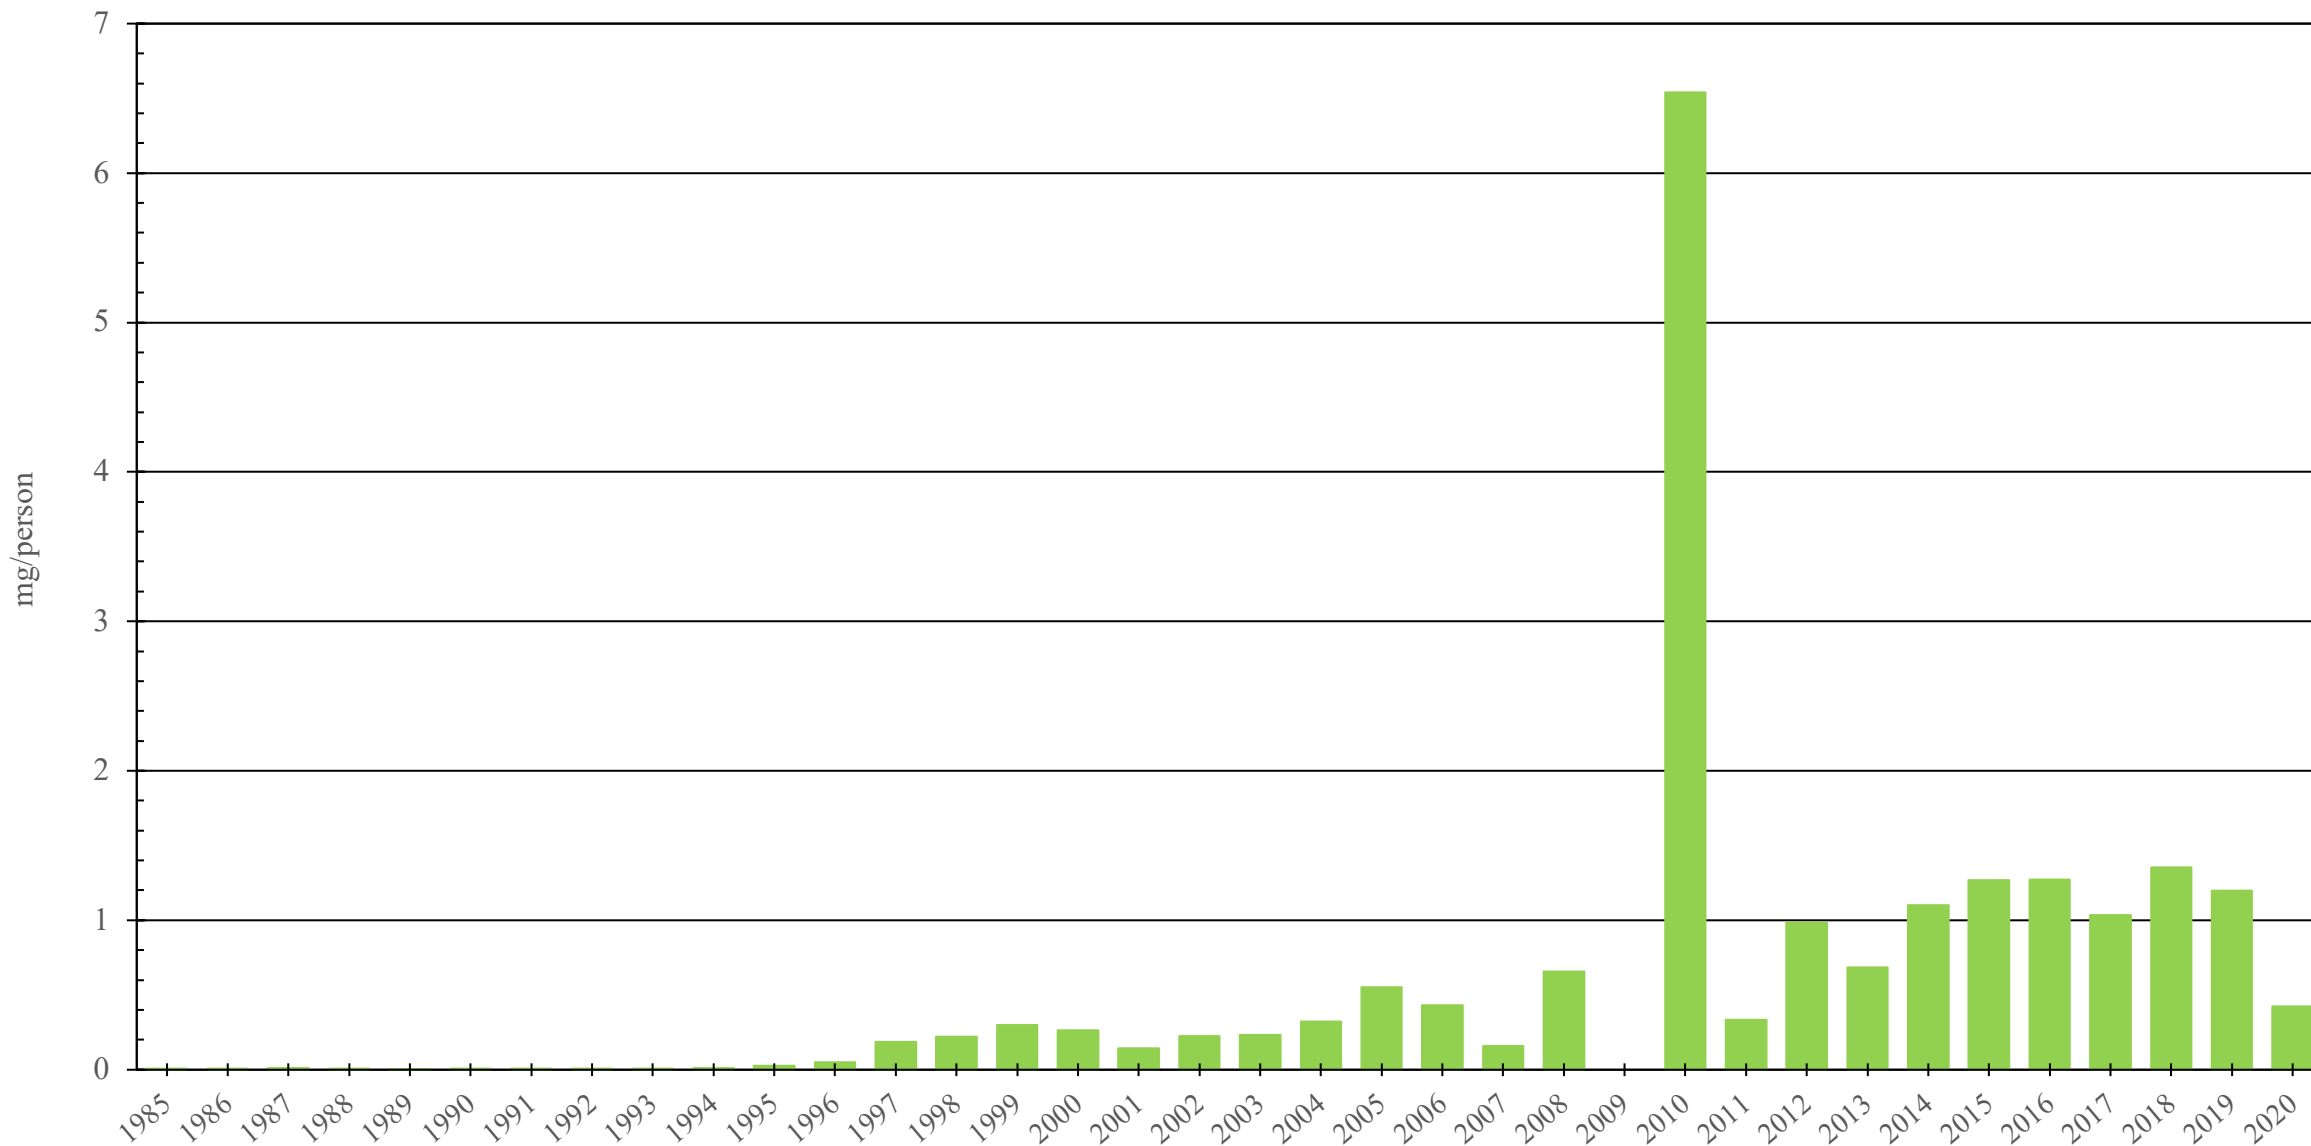

# United Kingdom

Fentanyl Consumption (mg/person), 1985 - 2020

Sources: International Narcotics Control Board (data); The World Bank (population)

Created by: Walther Global Palliative Care & Supportive Oncology, Indiana University Simon Comprehensive Cancer Center, 2022