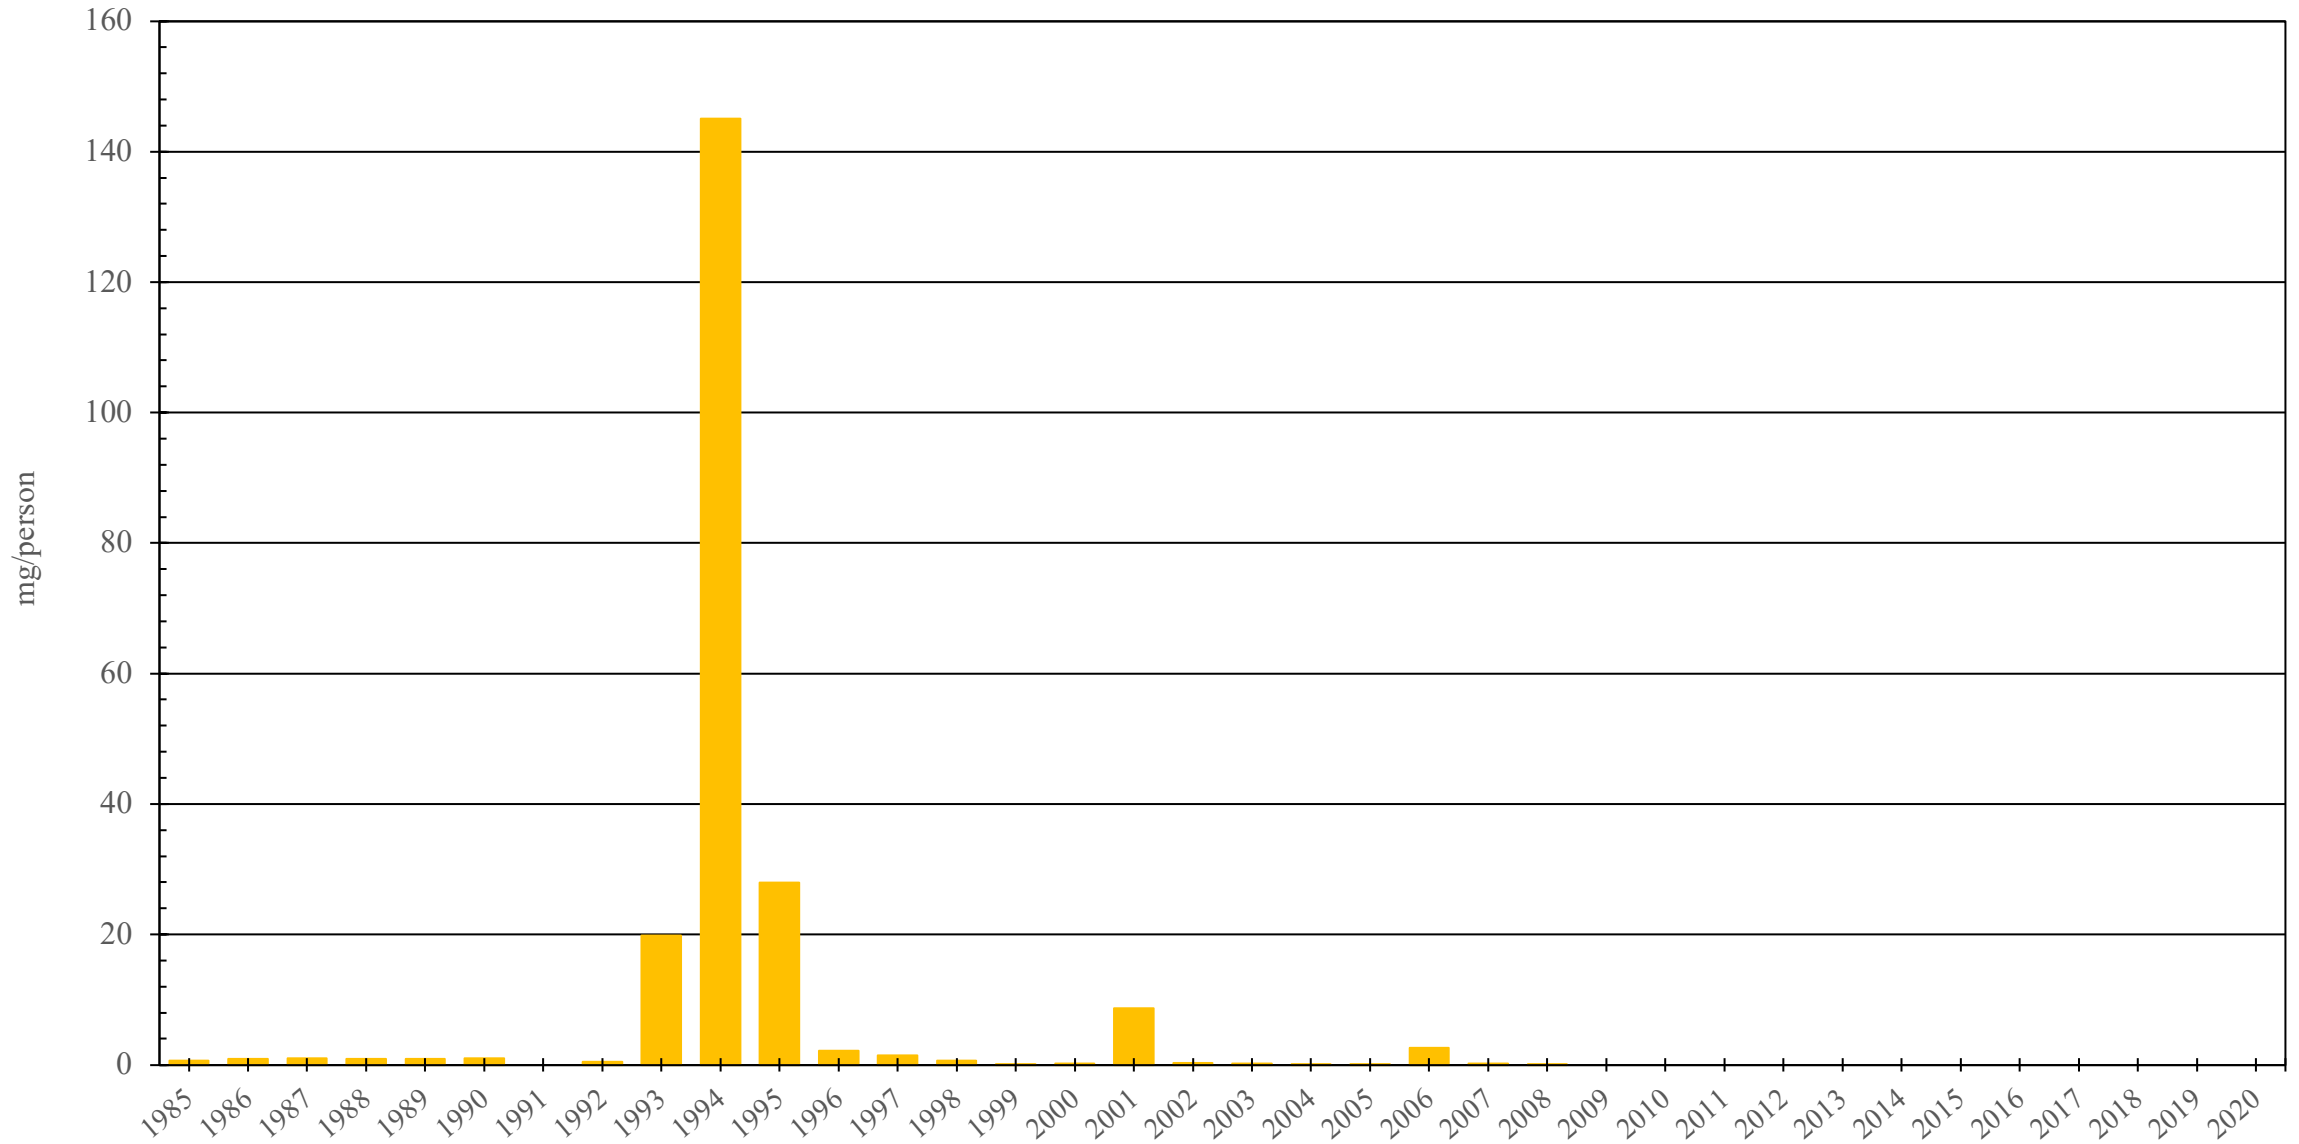

United Kingdom

Codeine Consumption (mg/person), 1985 - 2020

Sources: International Narcotics Control Board (data); The World Bank (population)

Created by: Walther Global Palliative Care & Supportive Oncology, Indiana University Simon Comprehensive Cancer Center, 2022