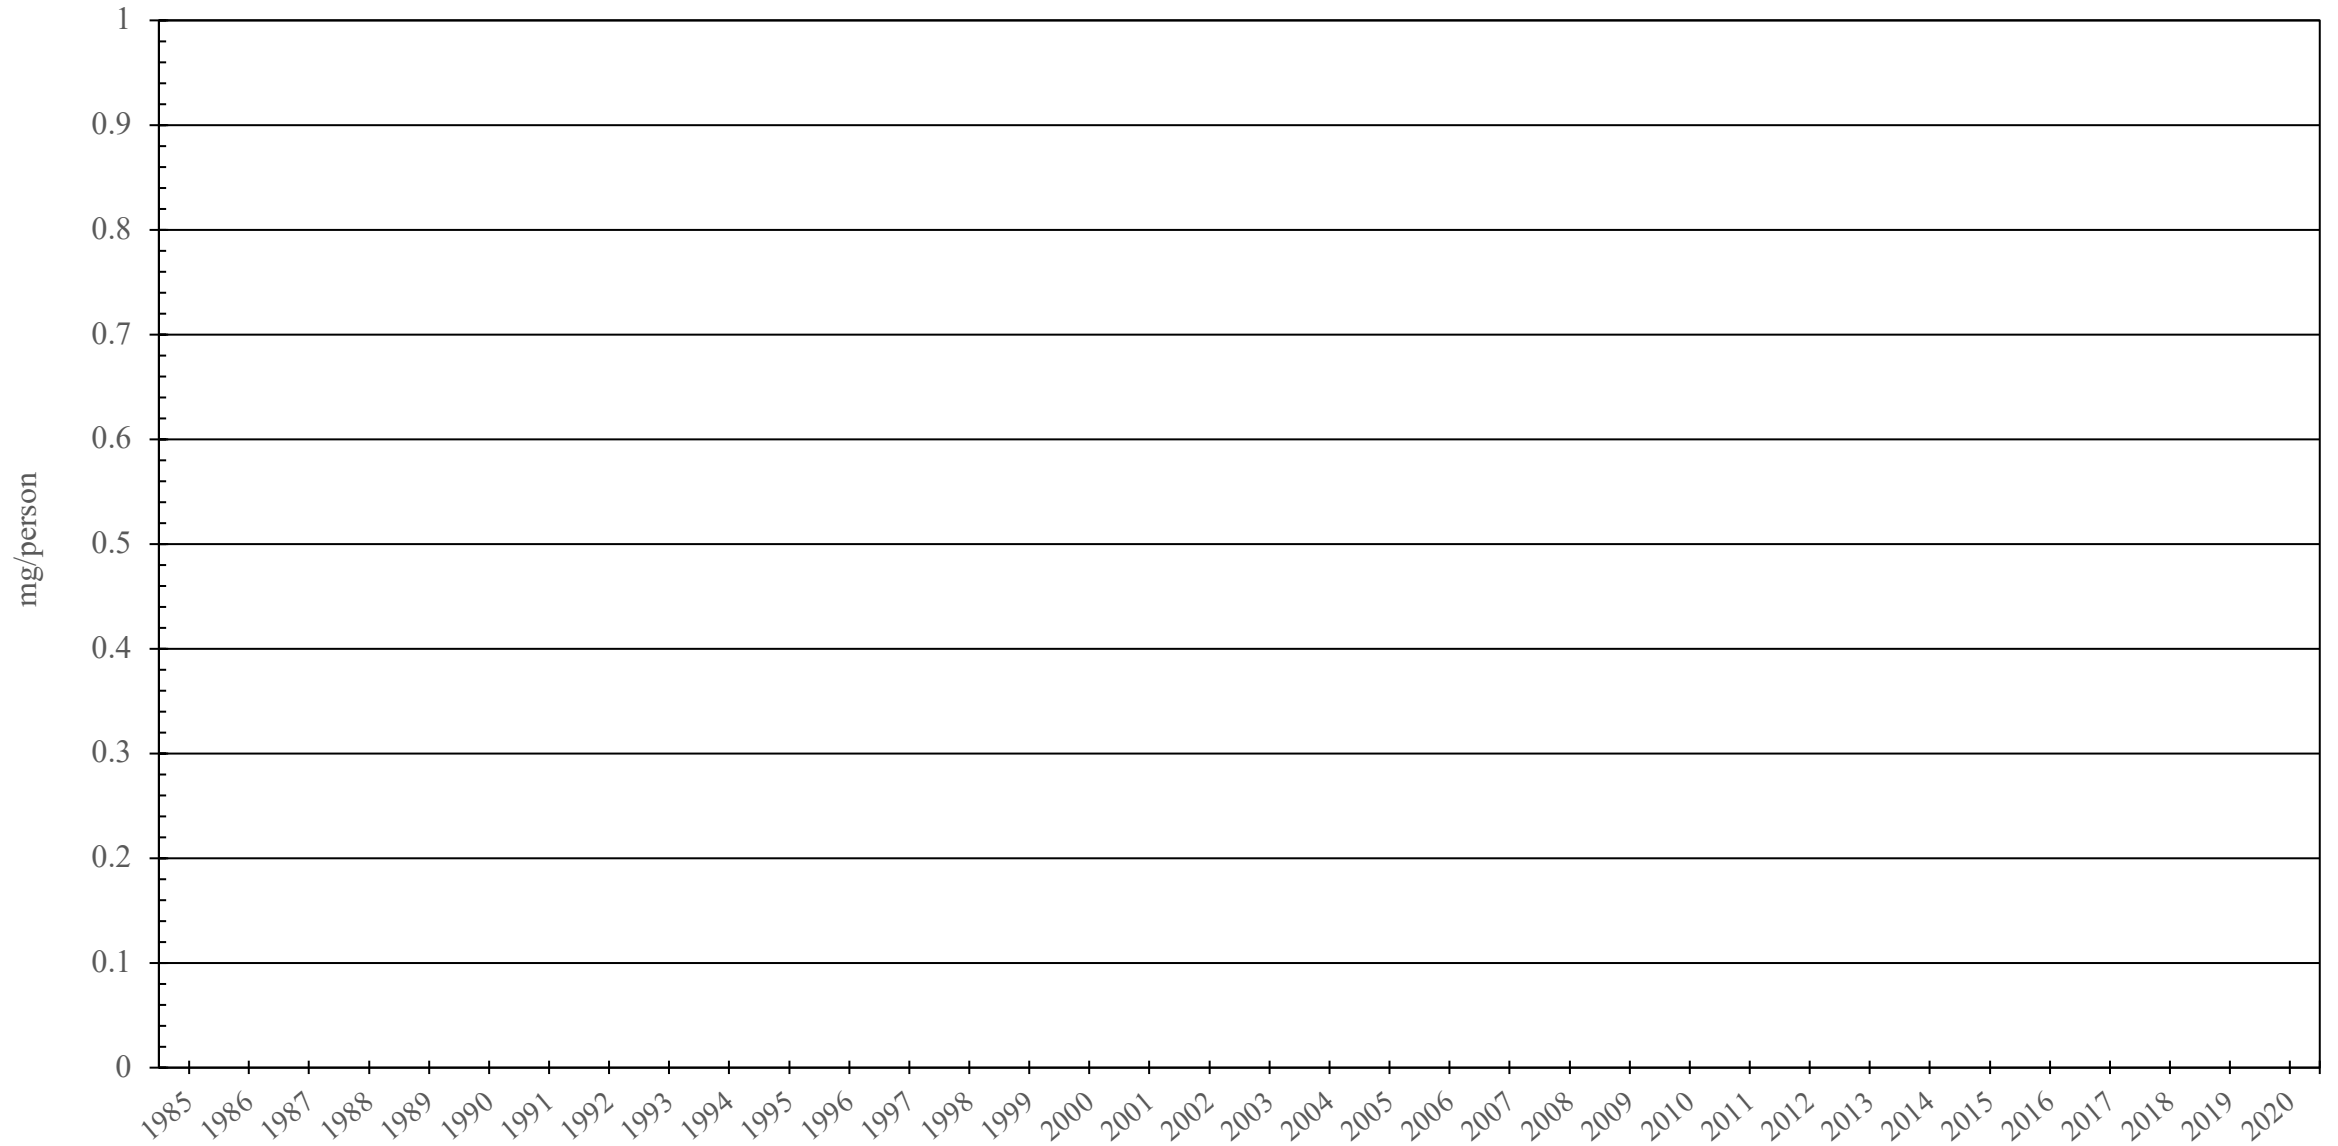

Tuvalu

Oxycodone Consumption (mg/person), 1985 - 2020

Sources: International Narcotics Control Board (data); The World Bank (population)

Created by: Walther Global Palliative Care & Supportive Oncology, Indiana University Simon Comprehensive Cancer Center, 2022