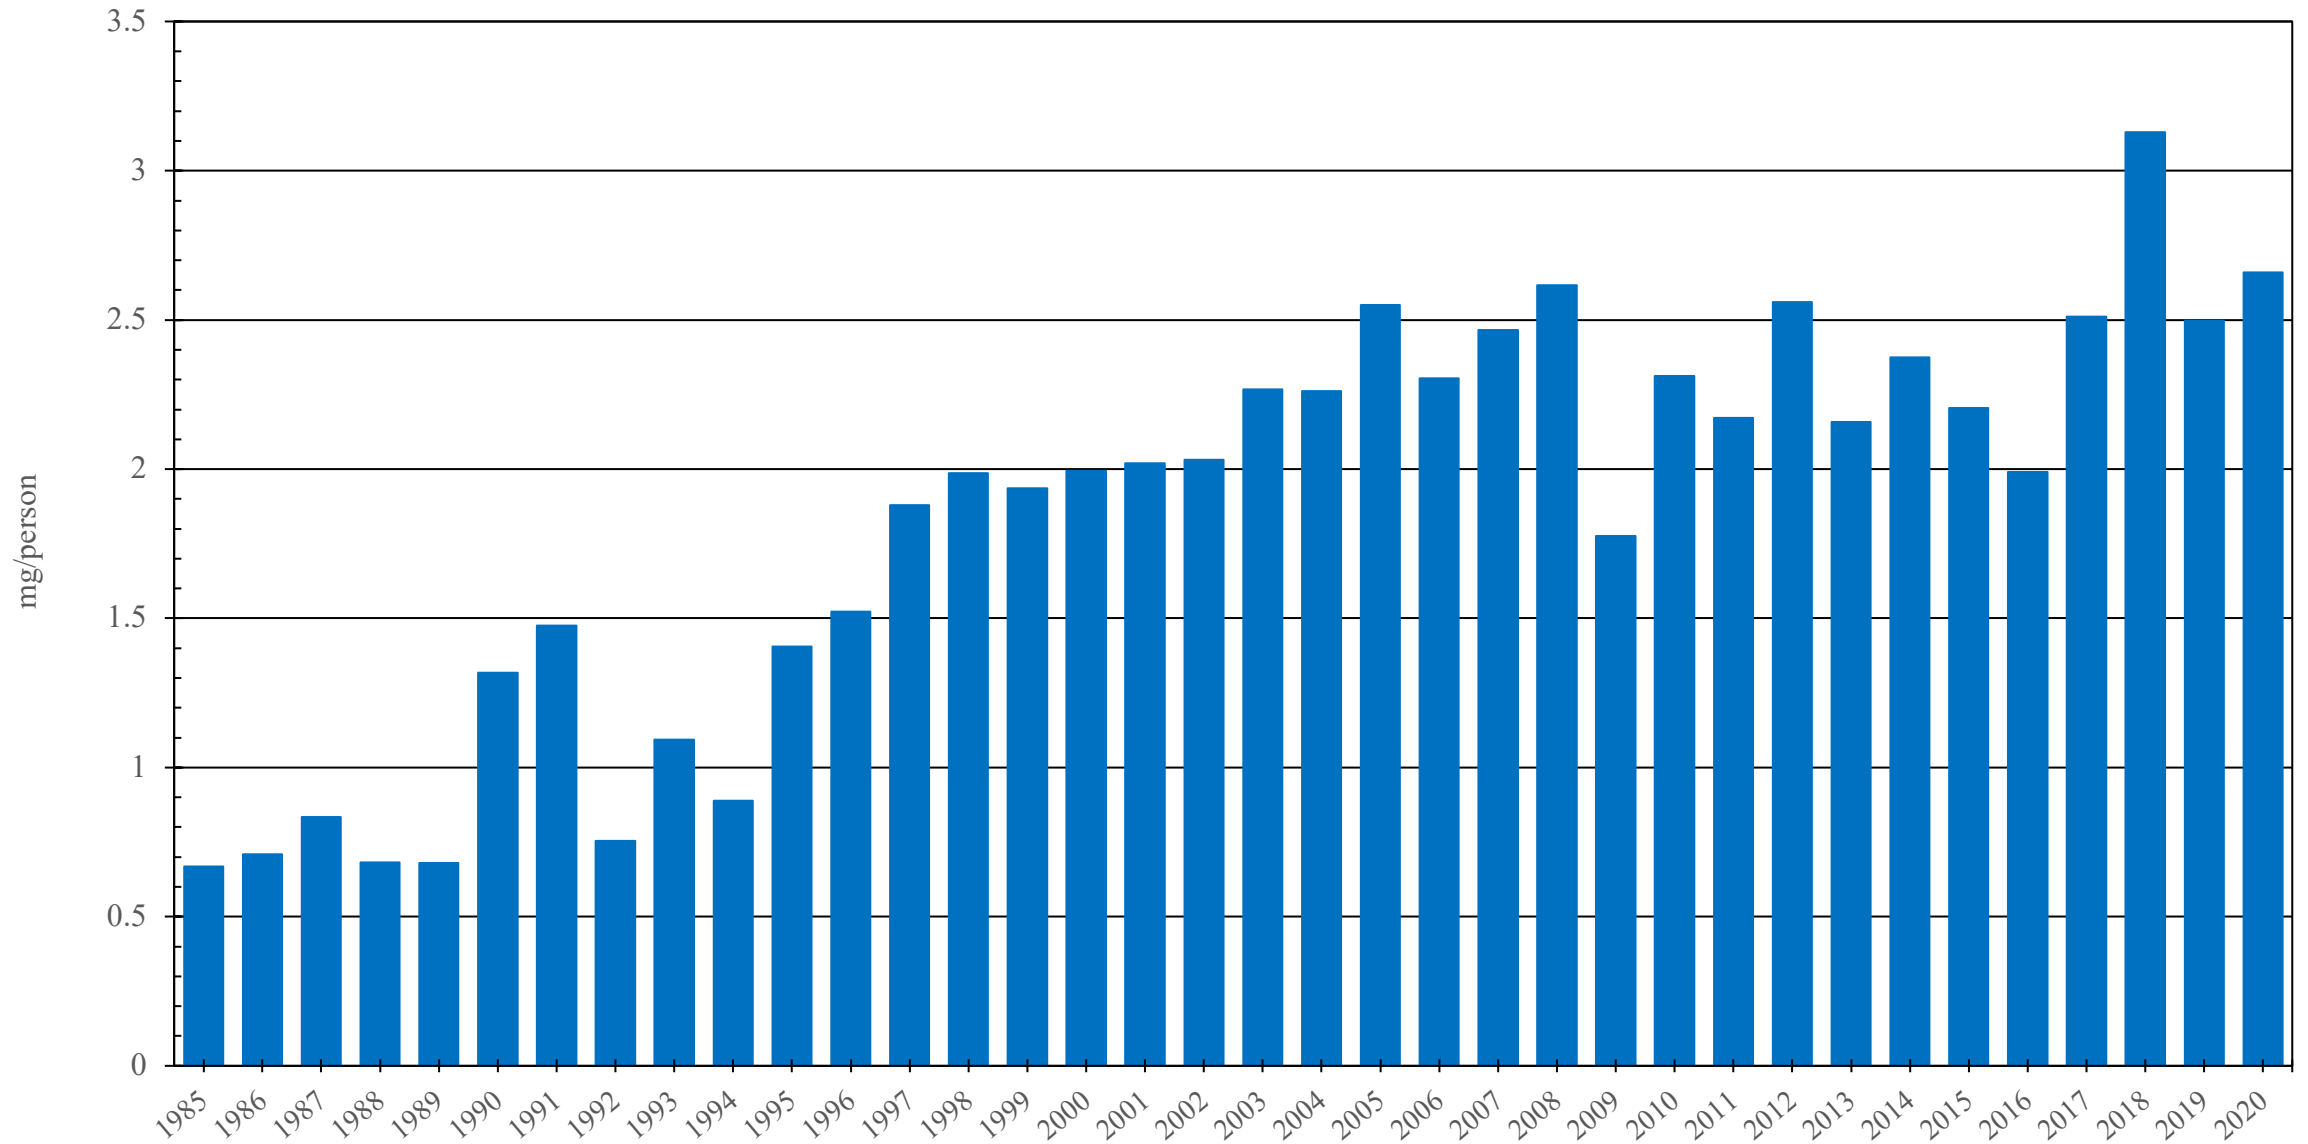

Türkiye

Pethidine Consumption (mg/person), 1985 - 2020

Sources: International Narcotics Control Board (data); The World Bank (population)

Created by: Walther Global Palliative Care & Supportive Oncology, Indiana University Simon Comprehensive Cancer Center, 2022