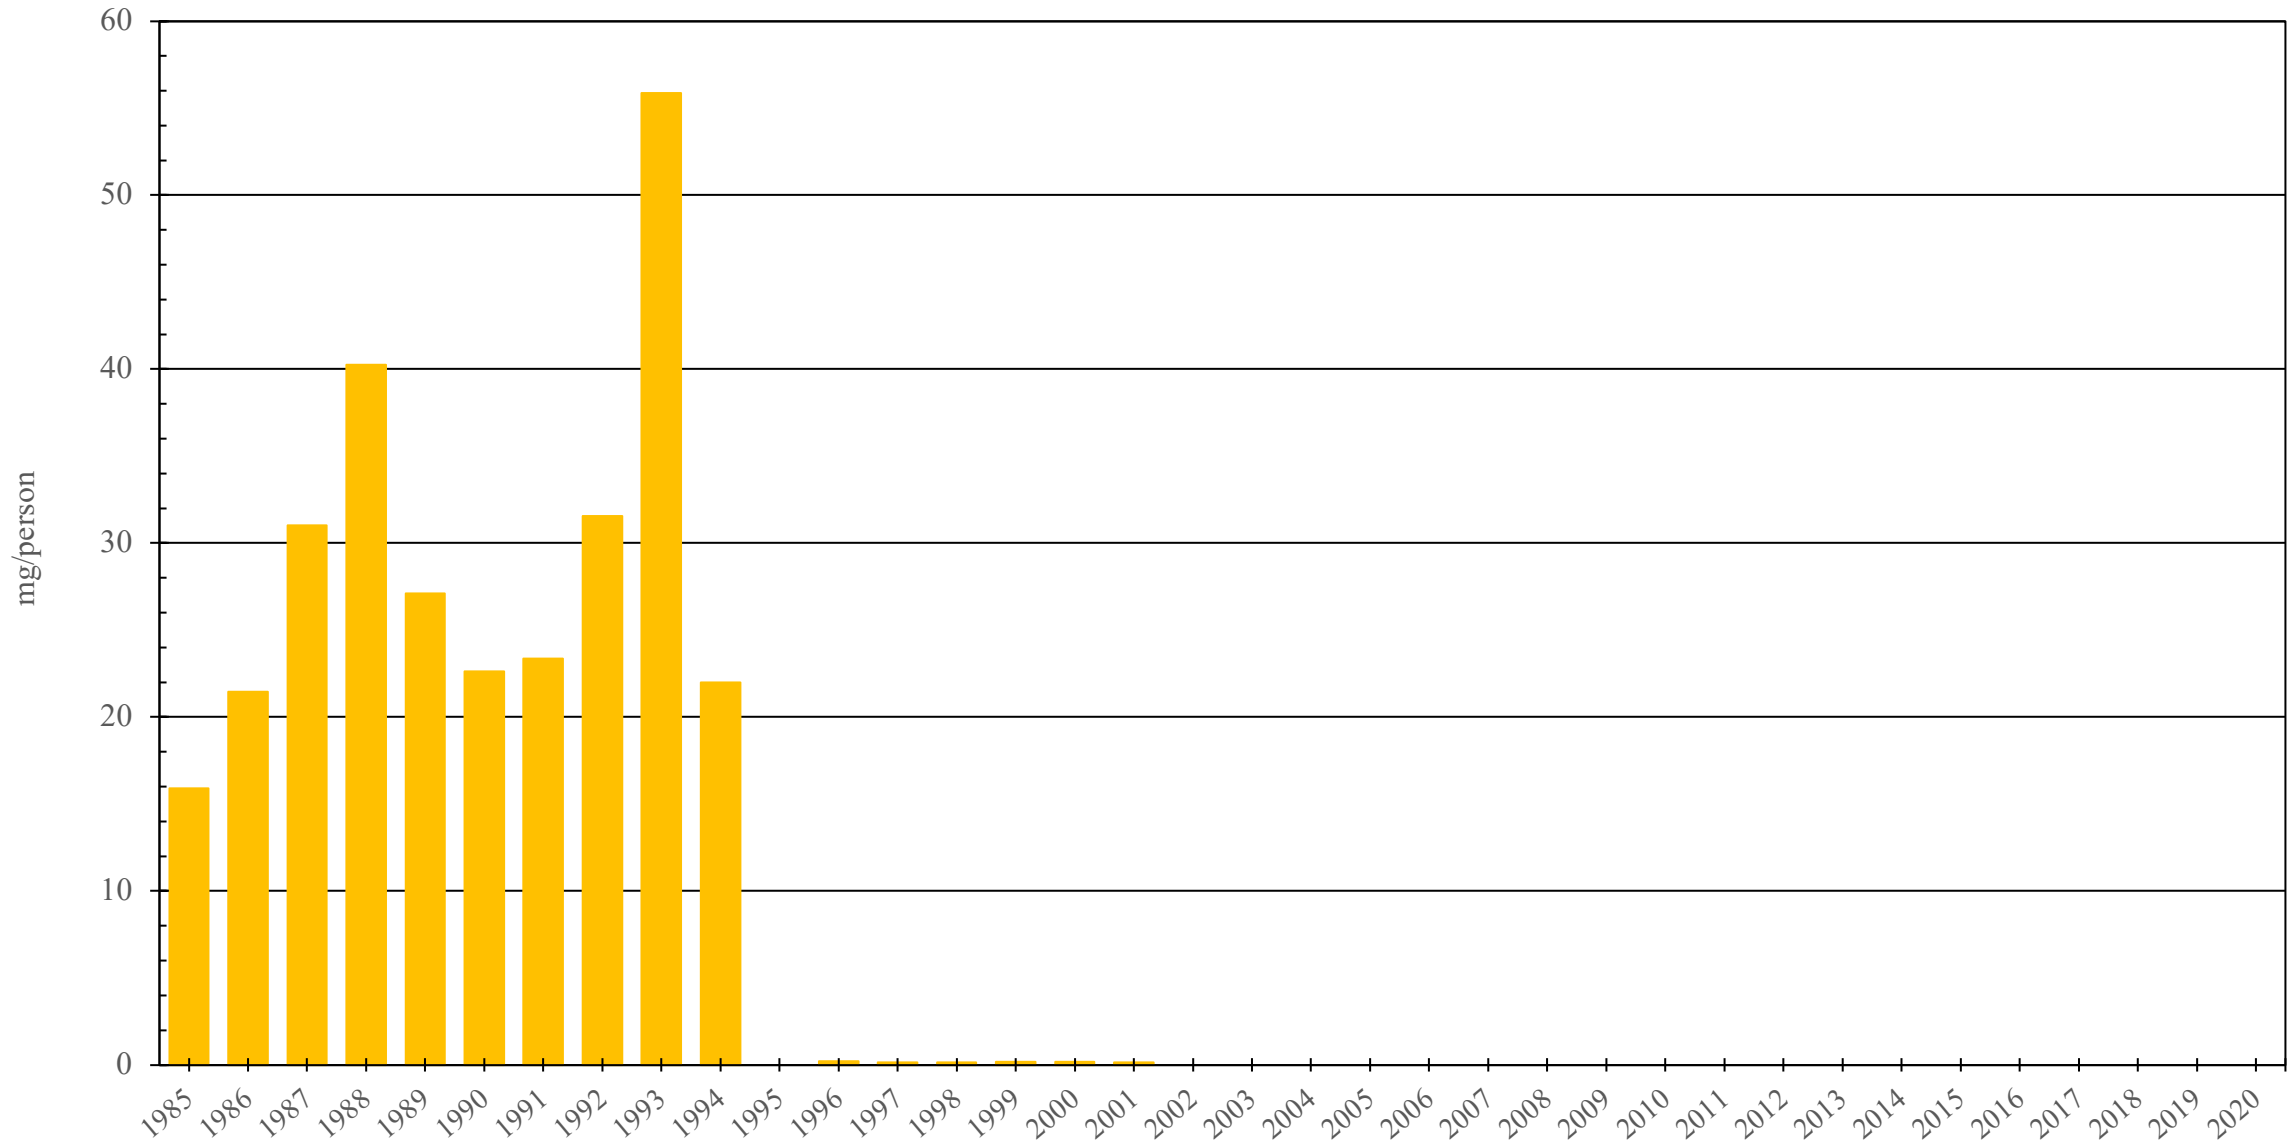

Türkiye

Codeine Consumption (mg/person), 1985 - 2020

Sources: International Narcotics Control Board (data); The World Bank (population)
Created by: Walther Global Palliative Care & Supportive Oncology, Indiana University Simon Comprehensive Cancer Center, 2022