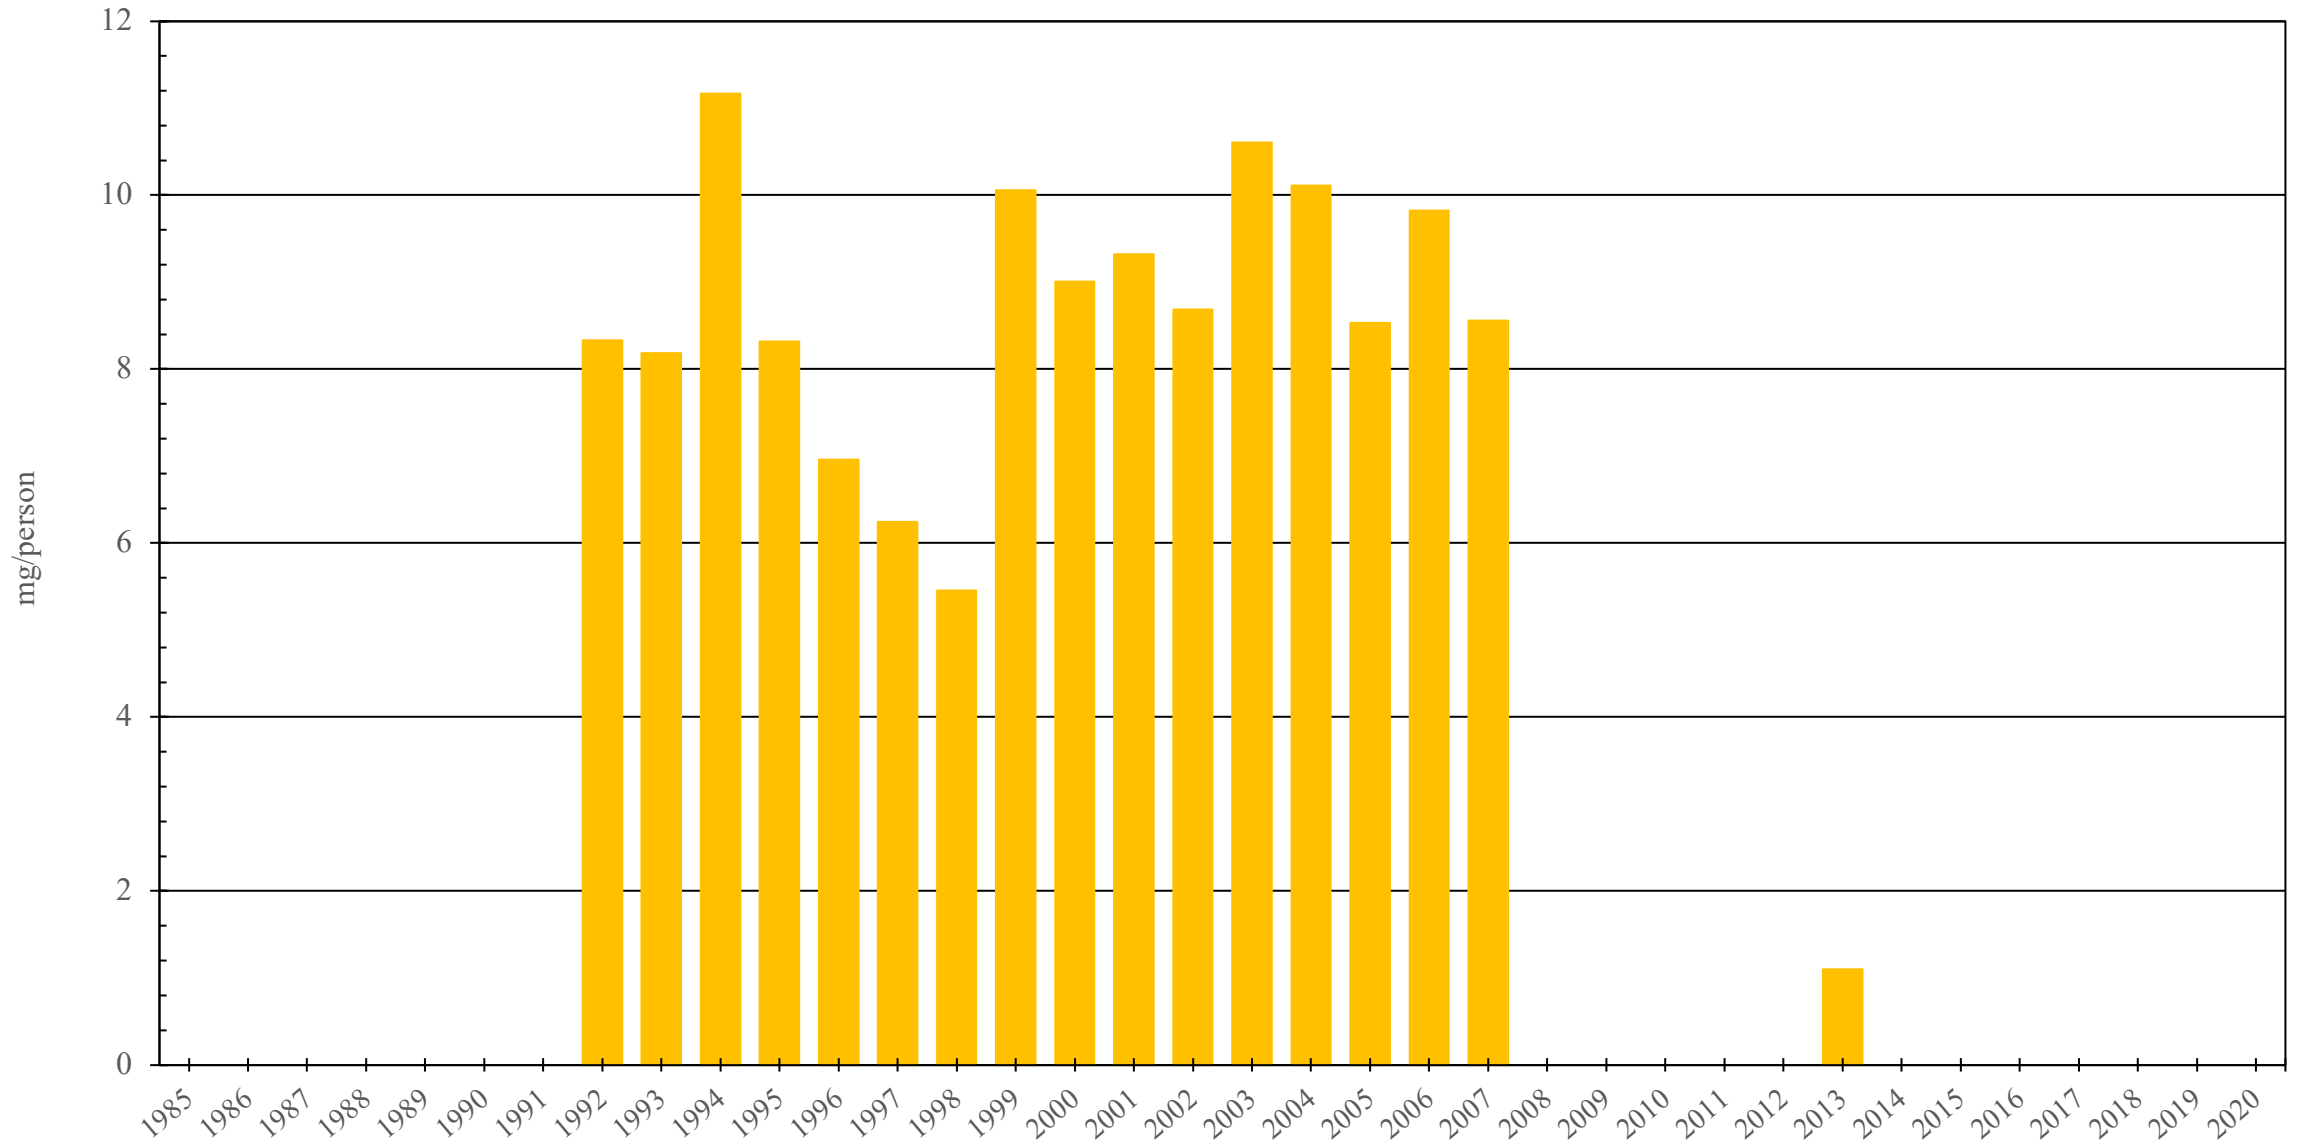

Tonga

Codeine Consumption (mg/person), 1985 - 2020

Sources: International Narcotics Control Board (data); The World Bank (population)

Created by: Walther Global Palliative Care & Supportive Oncology, Indiana University Simon Comprehensive Cancer Center, 2022