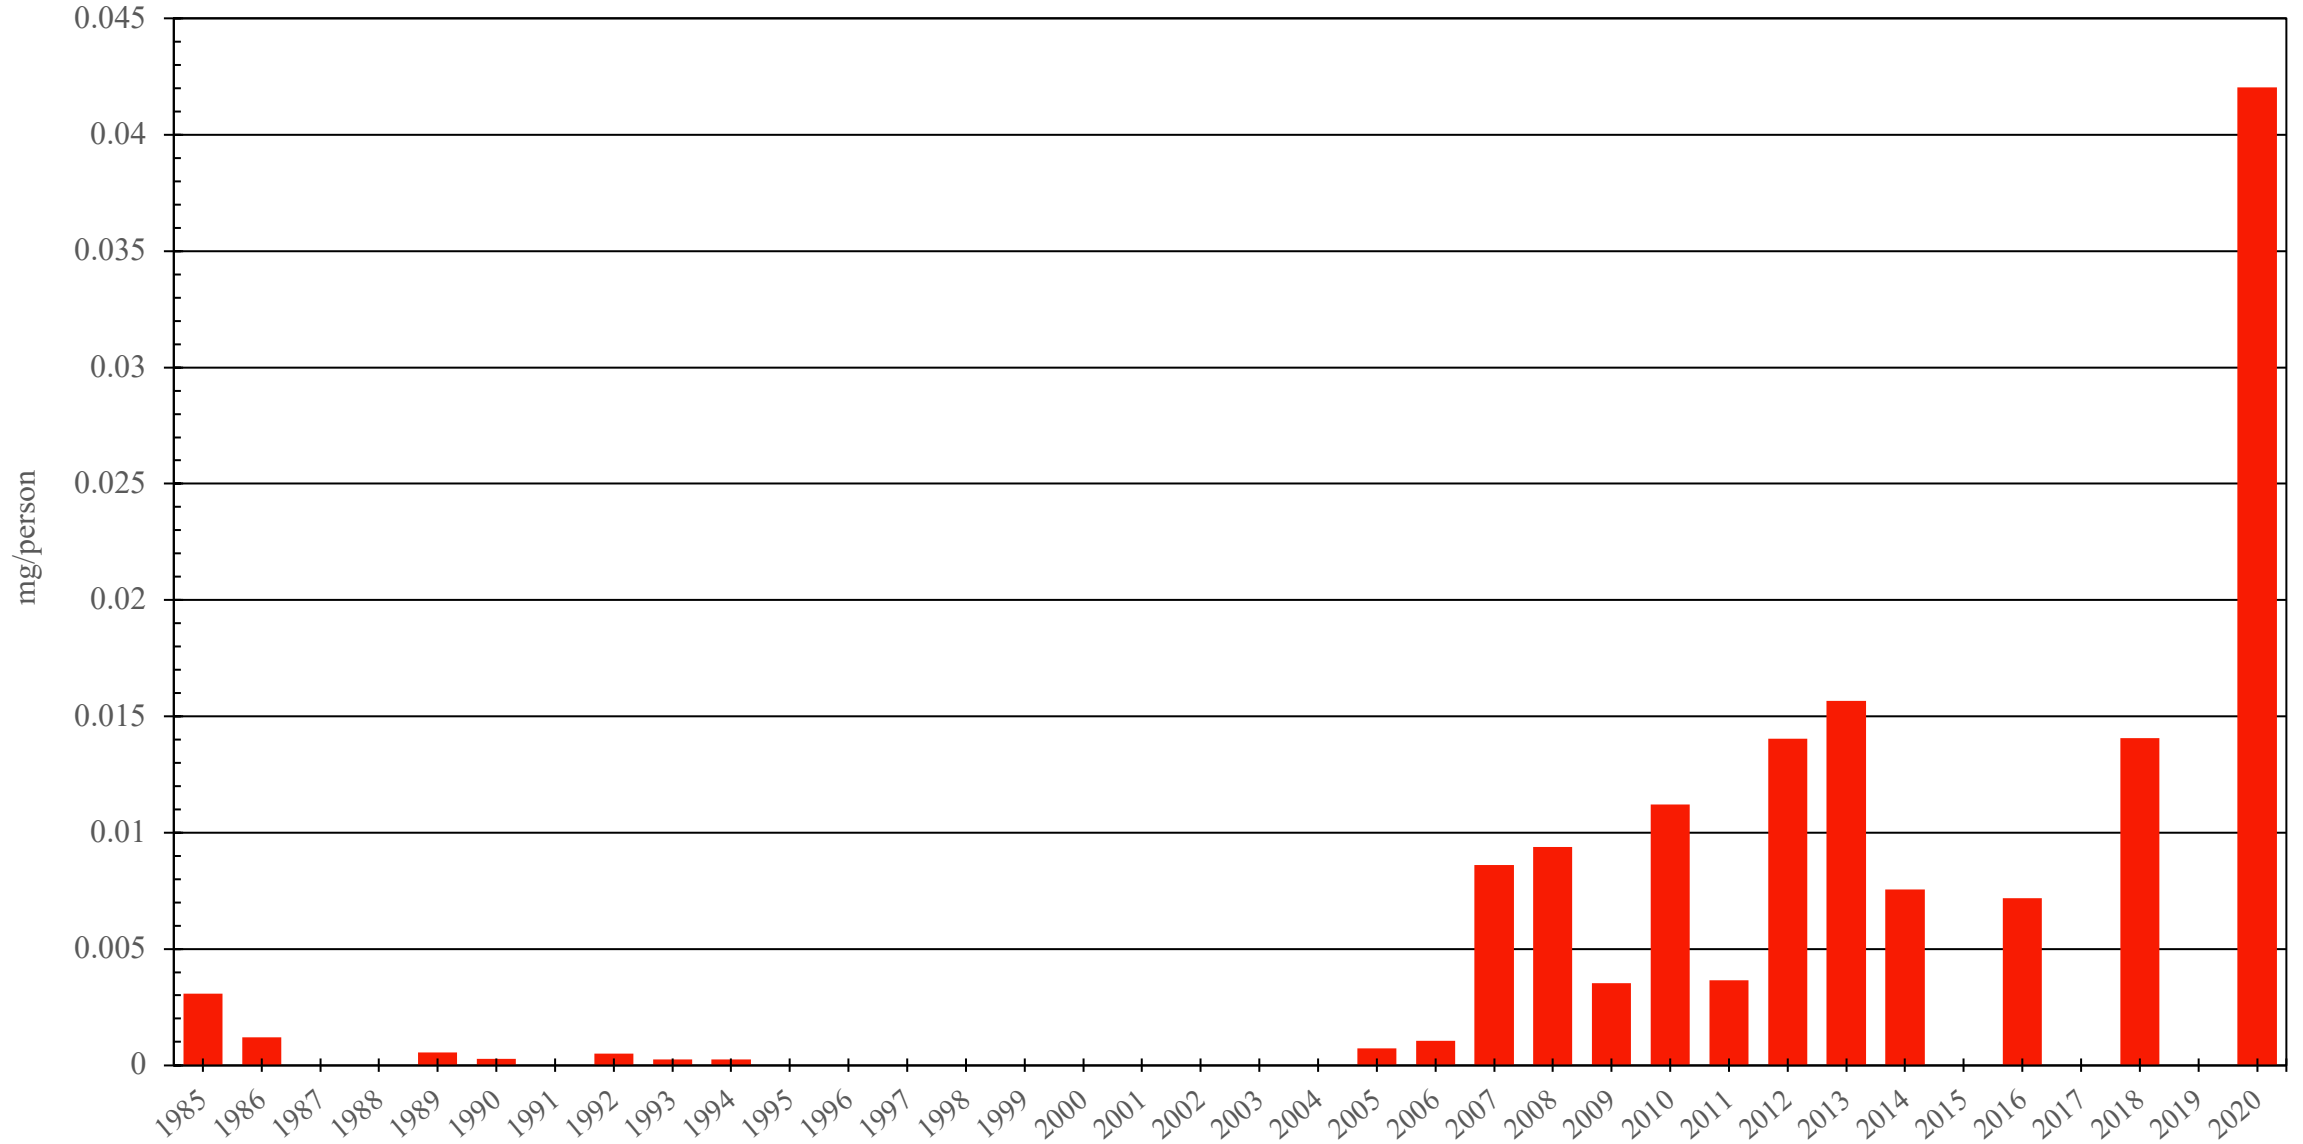

# Togo

Morphine Consumption (mg/person), 1985 - 2020

Sources: International Narcotics Control Board (data); The World Bank (population)

Created by: Walther Global Palliative Care & Supportive Oncology, Indiana University Simon Comprehensive Cancer Center, 2022