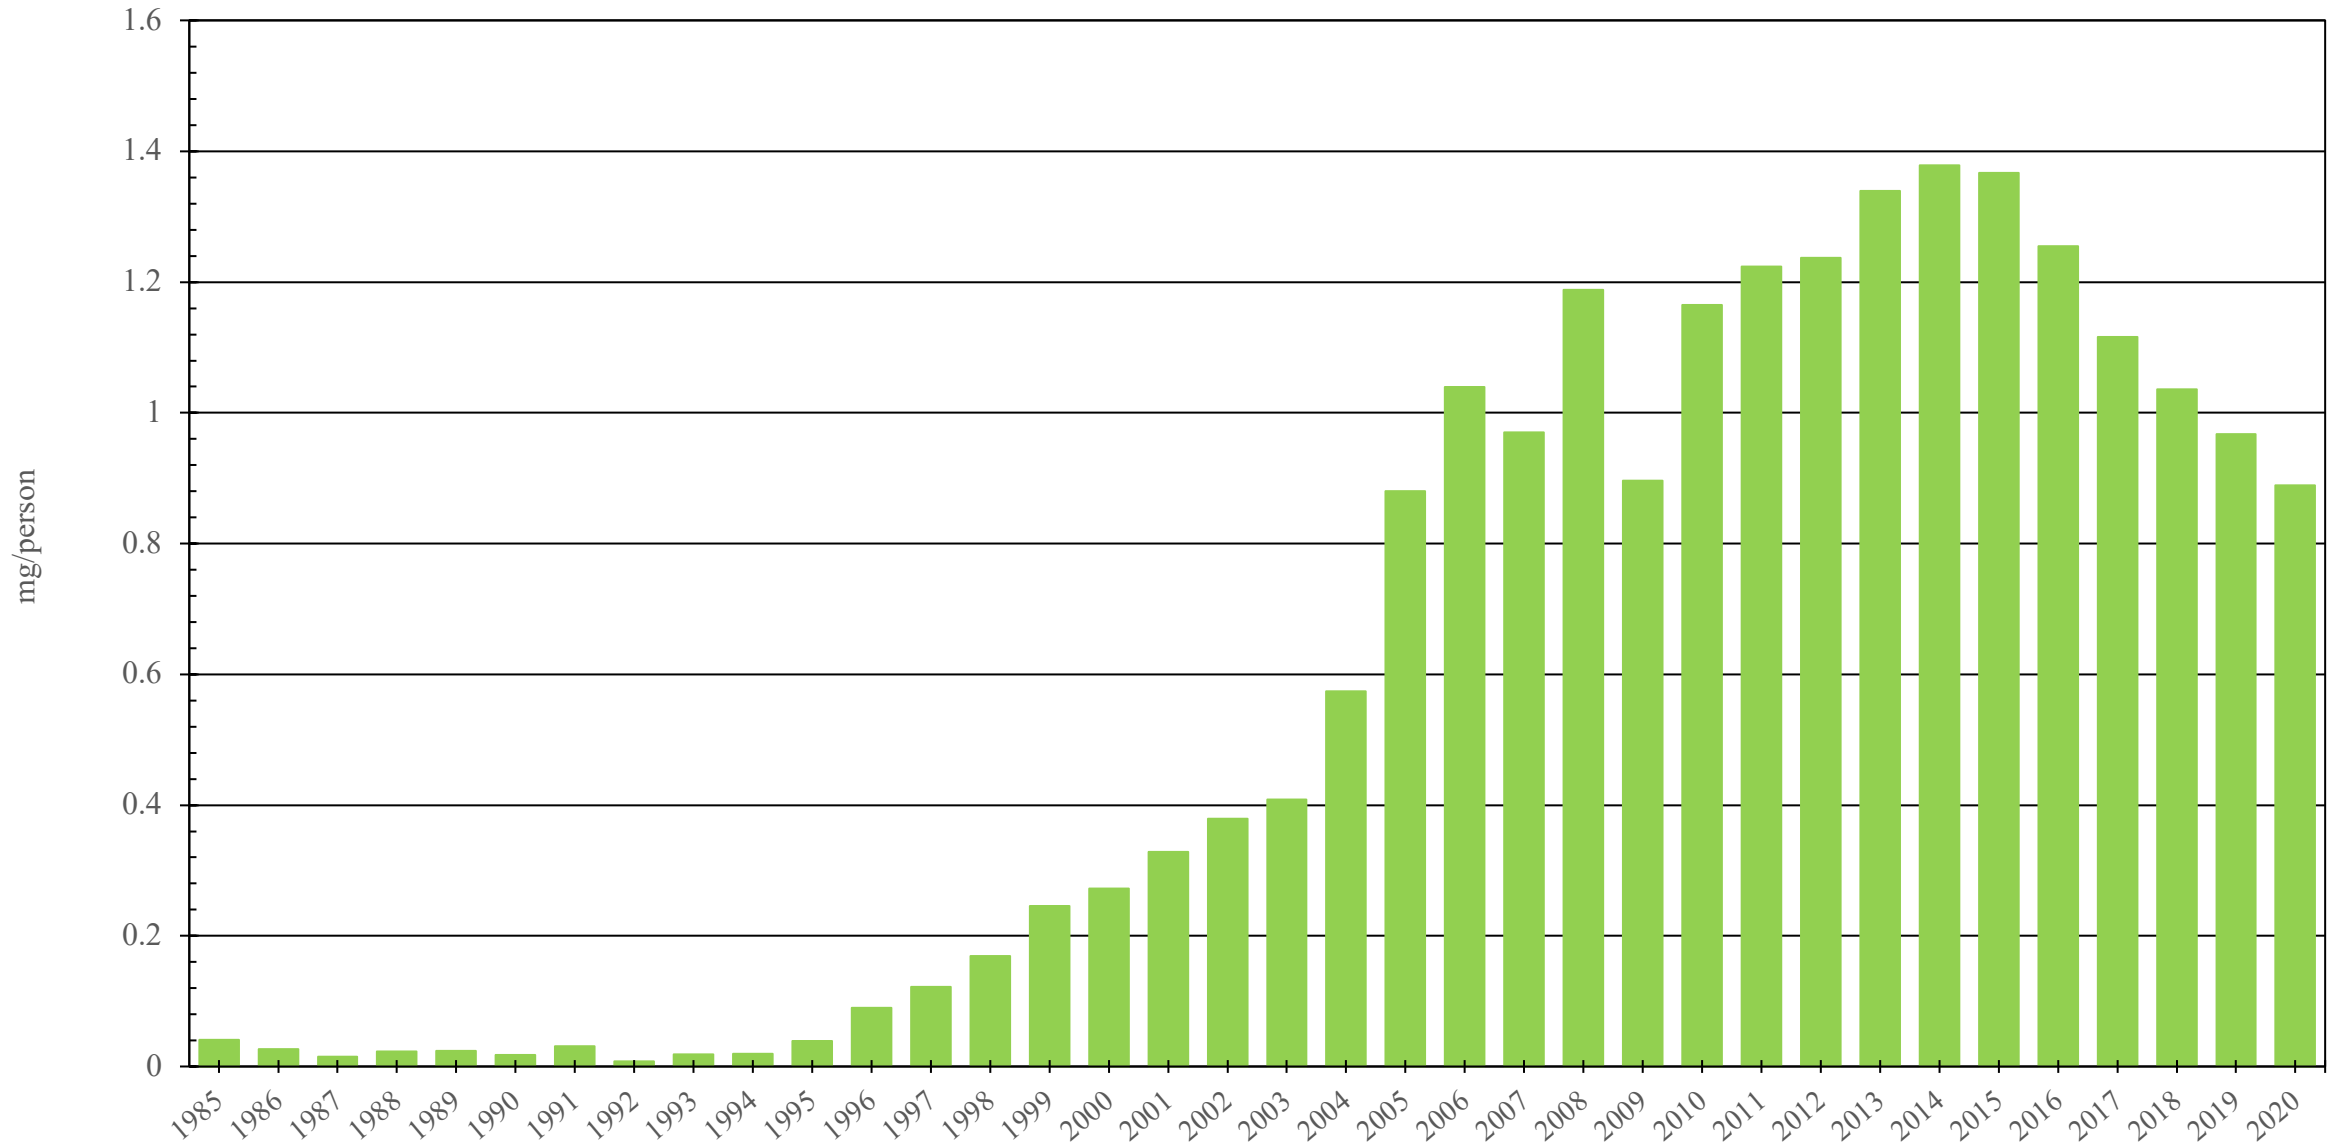

# Sweden

Fentanyl Consumption (mg/person), 1985 - 2020

Sources: International Narcotics Control Board (data); The World Bank (population)

Created by: Walther Global Palliative Care & Supportive Oncology, Indiana University Simon Comprehensive Cancer Center, 2022