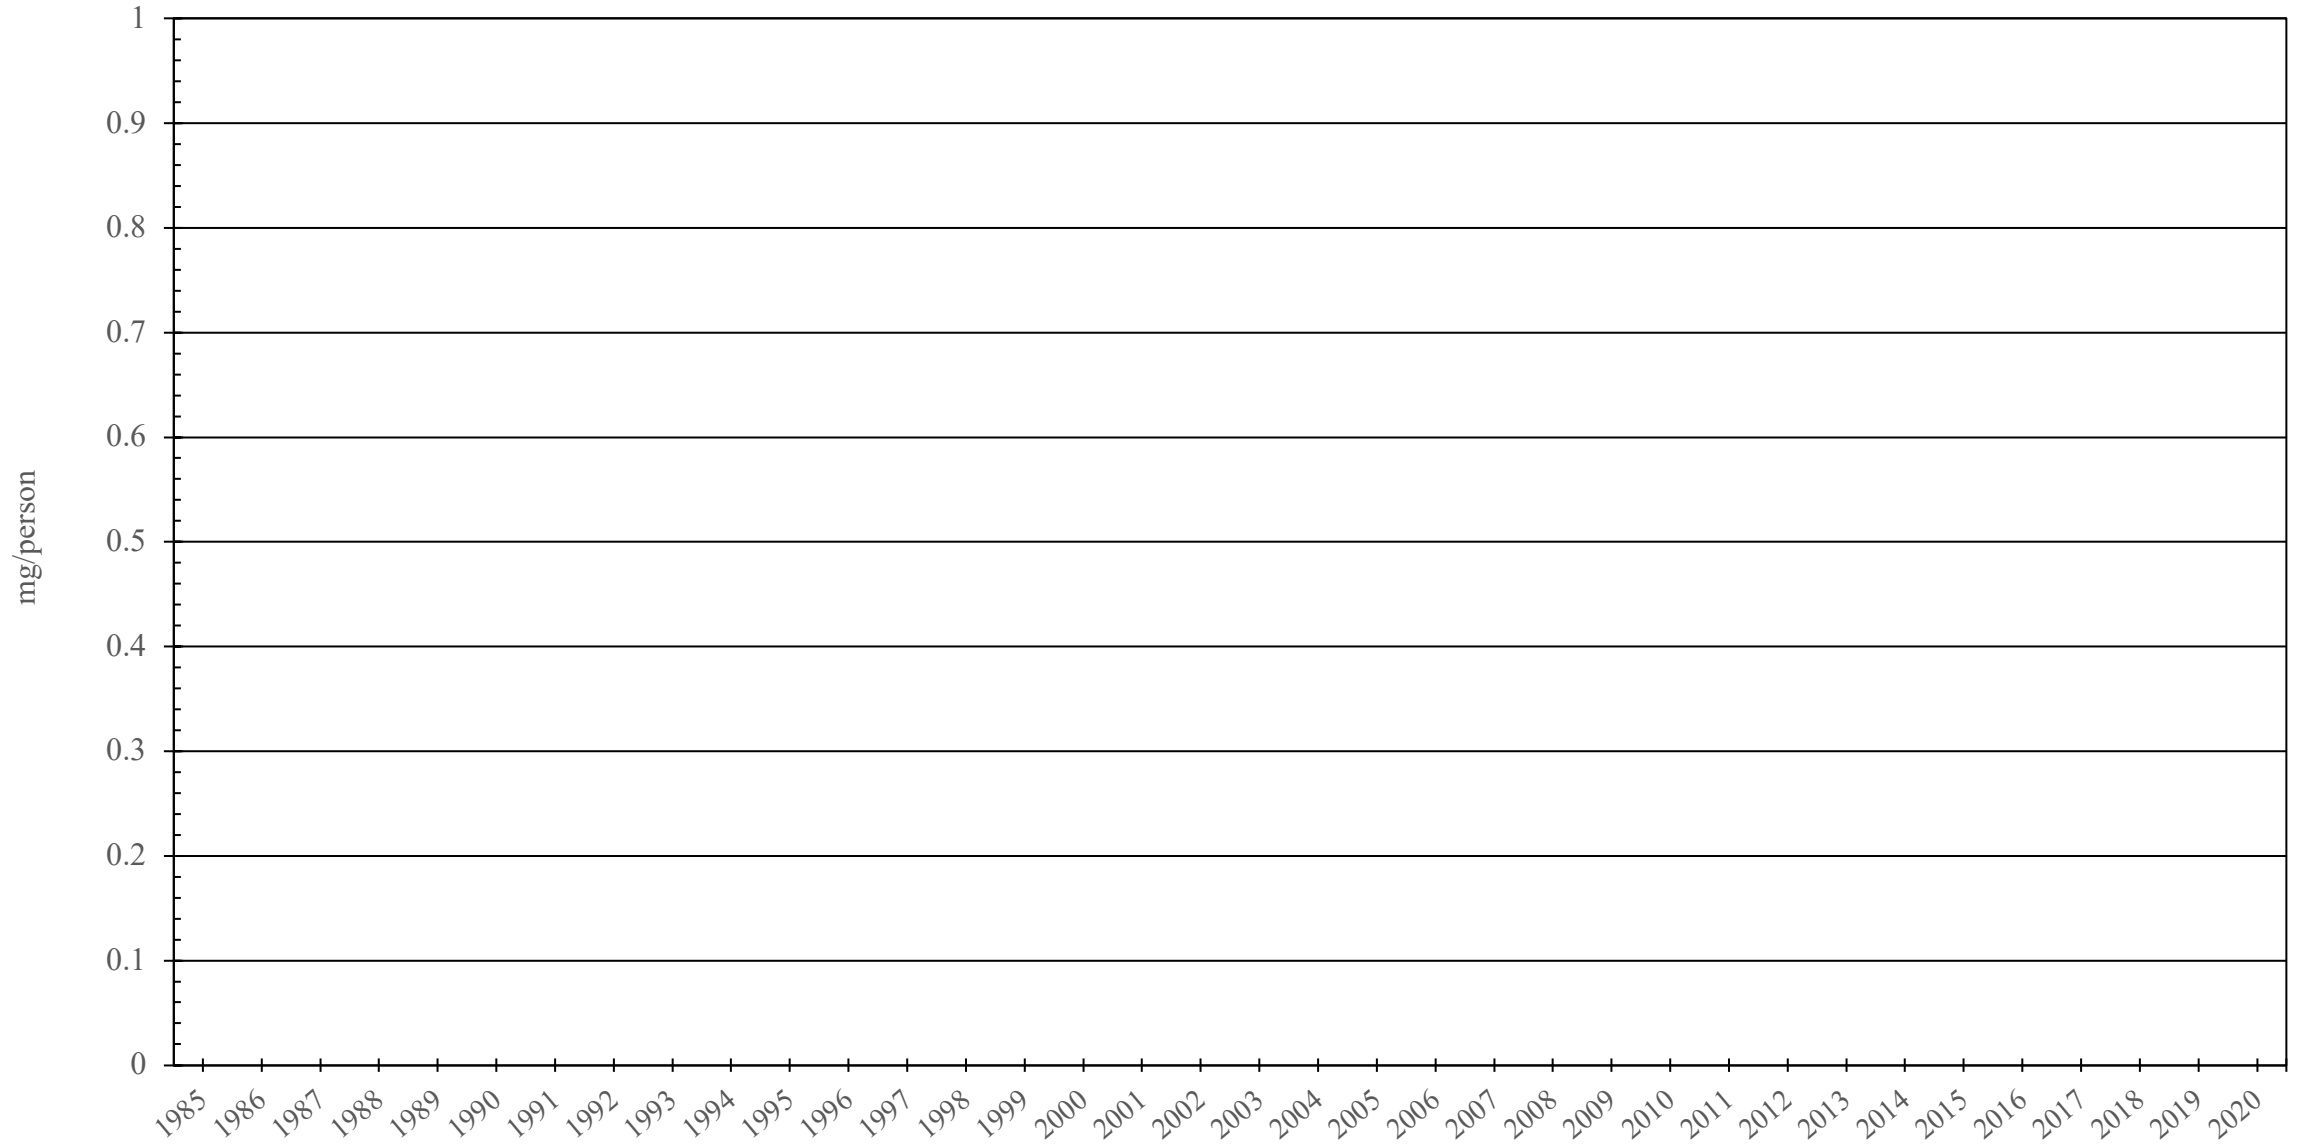

Somalia

Morphine Consumption (mg/person), 1985 - 2020

Sources: International Narcotics Control Board (data); The World Bank (population)

Created by: Walther Global Palliative Care & Supportive Oncology, Indiana University Simon Comprehensive Cancer Center, 2022