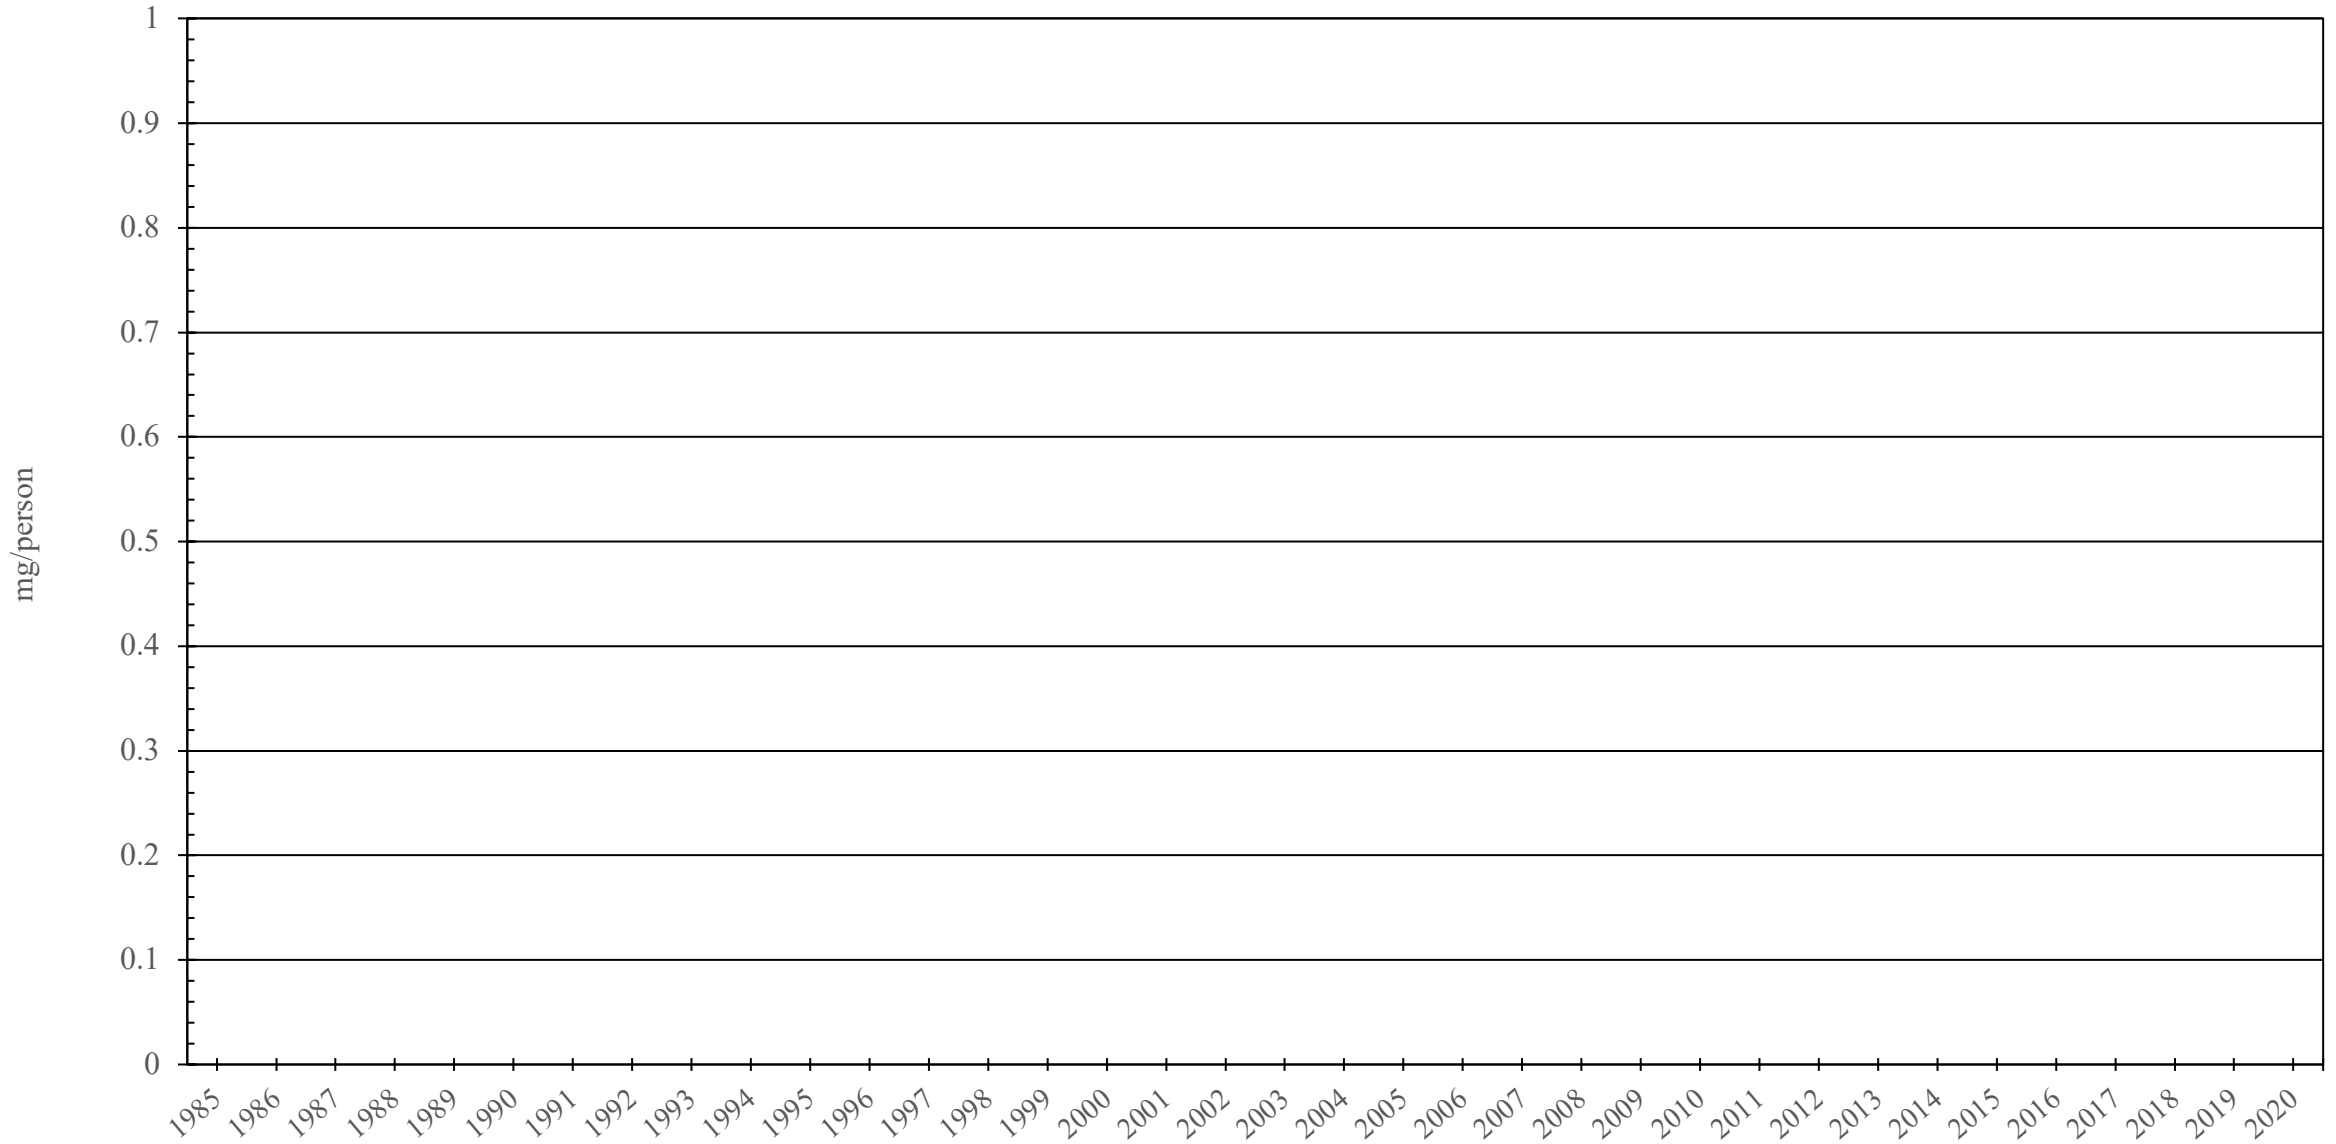

Somalia

Fentanyl Consumption (mg/person), 1985 - 2020

Sources: International Narcotics Control Board (data); The World Bank (population)

Created by: Walther Global Palliative Care & Supportive Oncology, Indiana University Simon Comprehensive Cancer Center, 2022