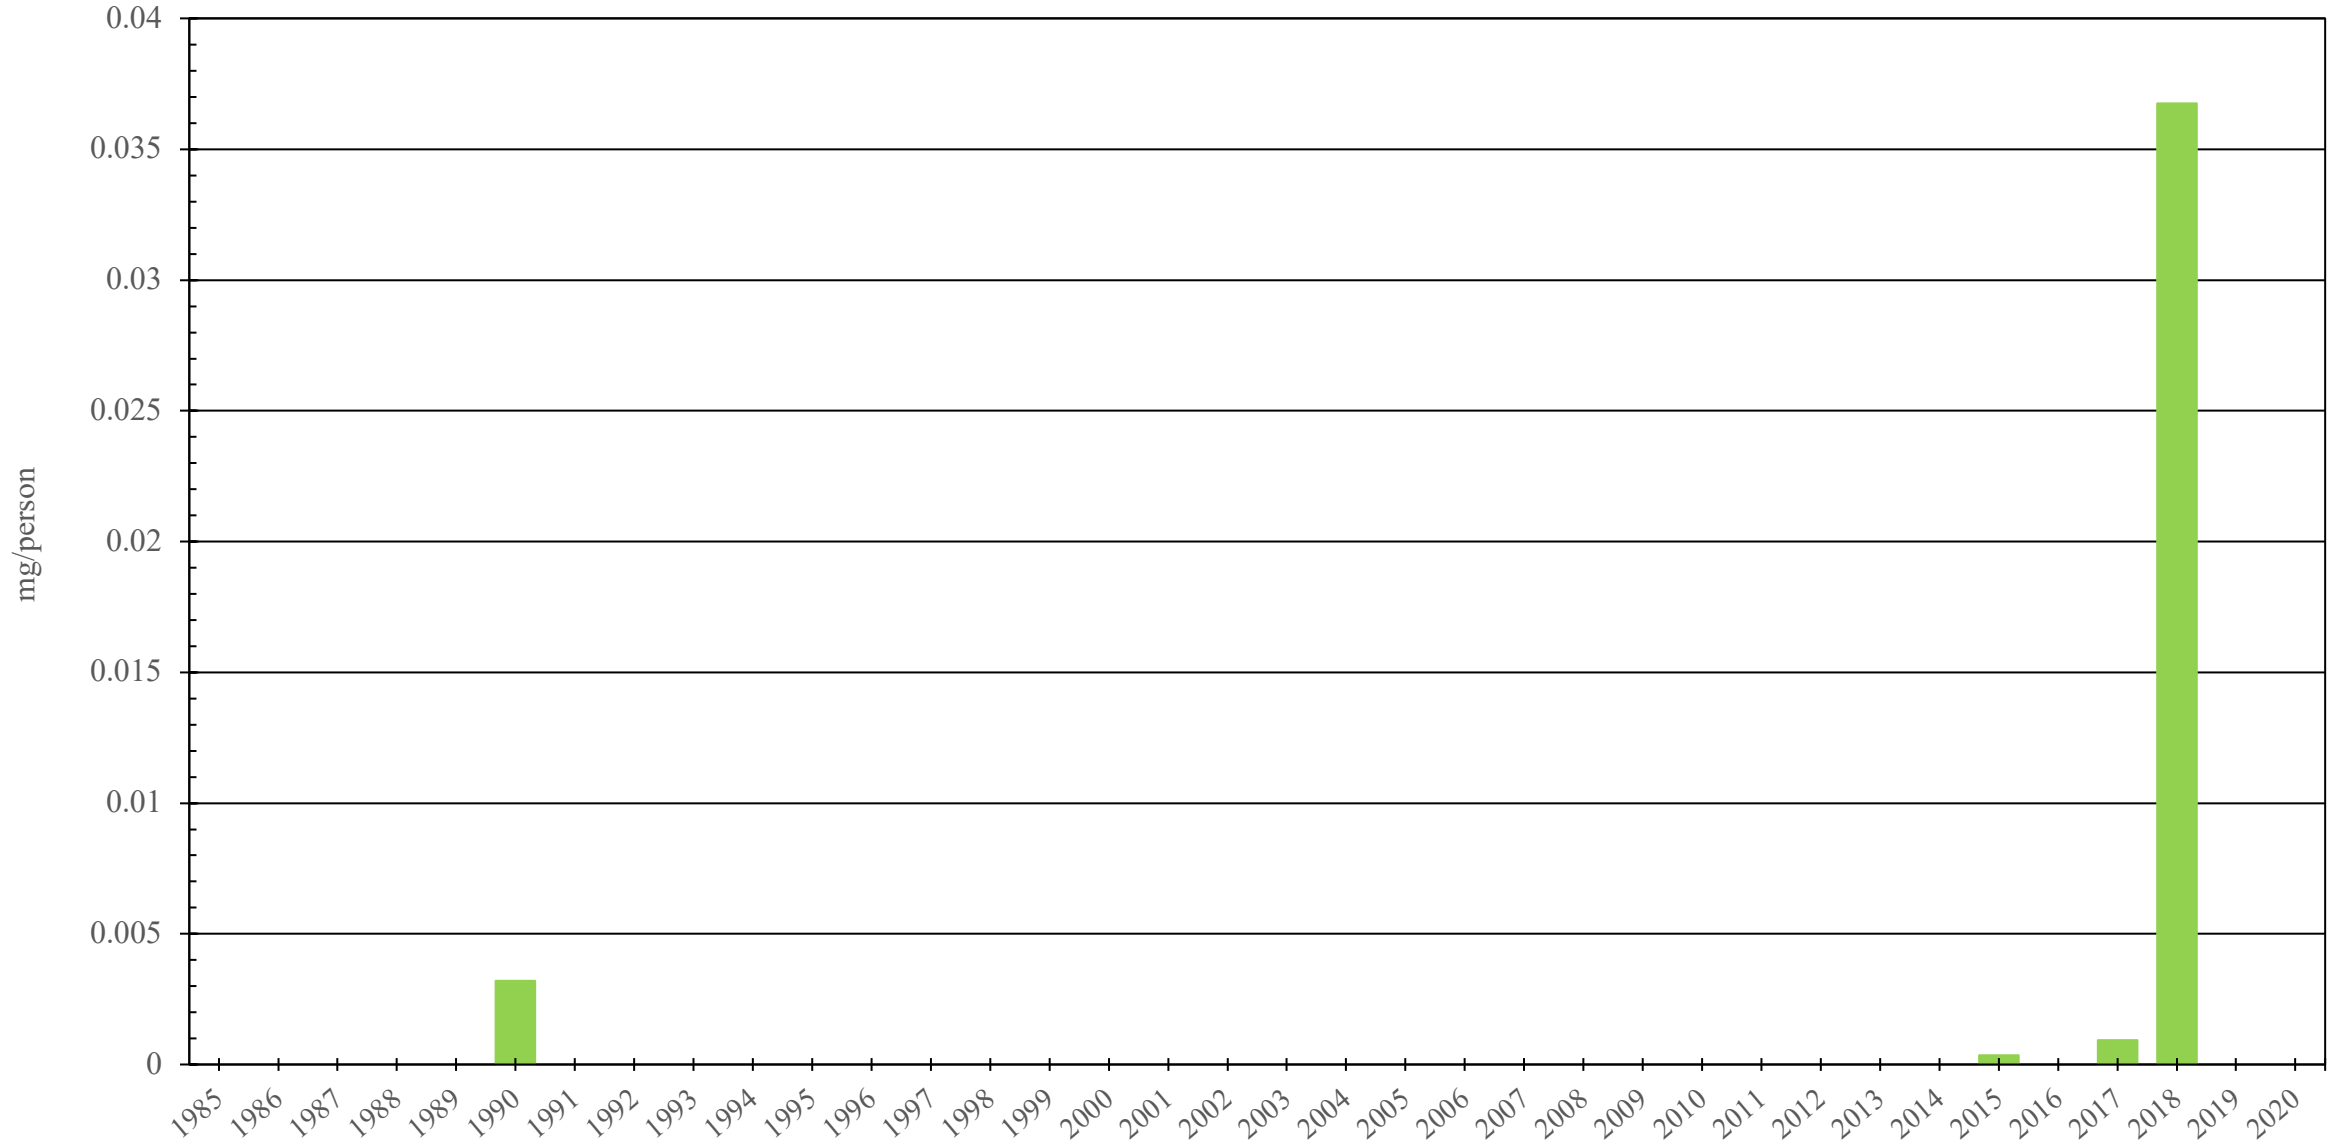

Solomon Islands

Fentanyl Consumption (mg/person), 1985 - 2020

Sources: International Narcotics Control Board (data); The World Bank (population)

Created by: Walther Global Palliative Care & Supportive Oncology, Indiana University Simon Comprehensive Cancer Center, 2022