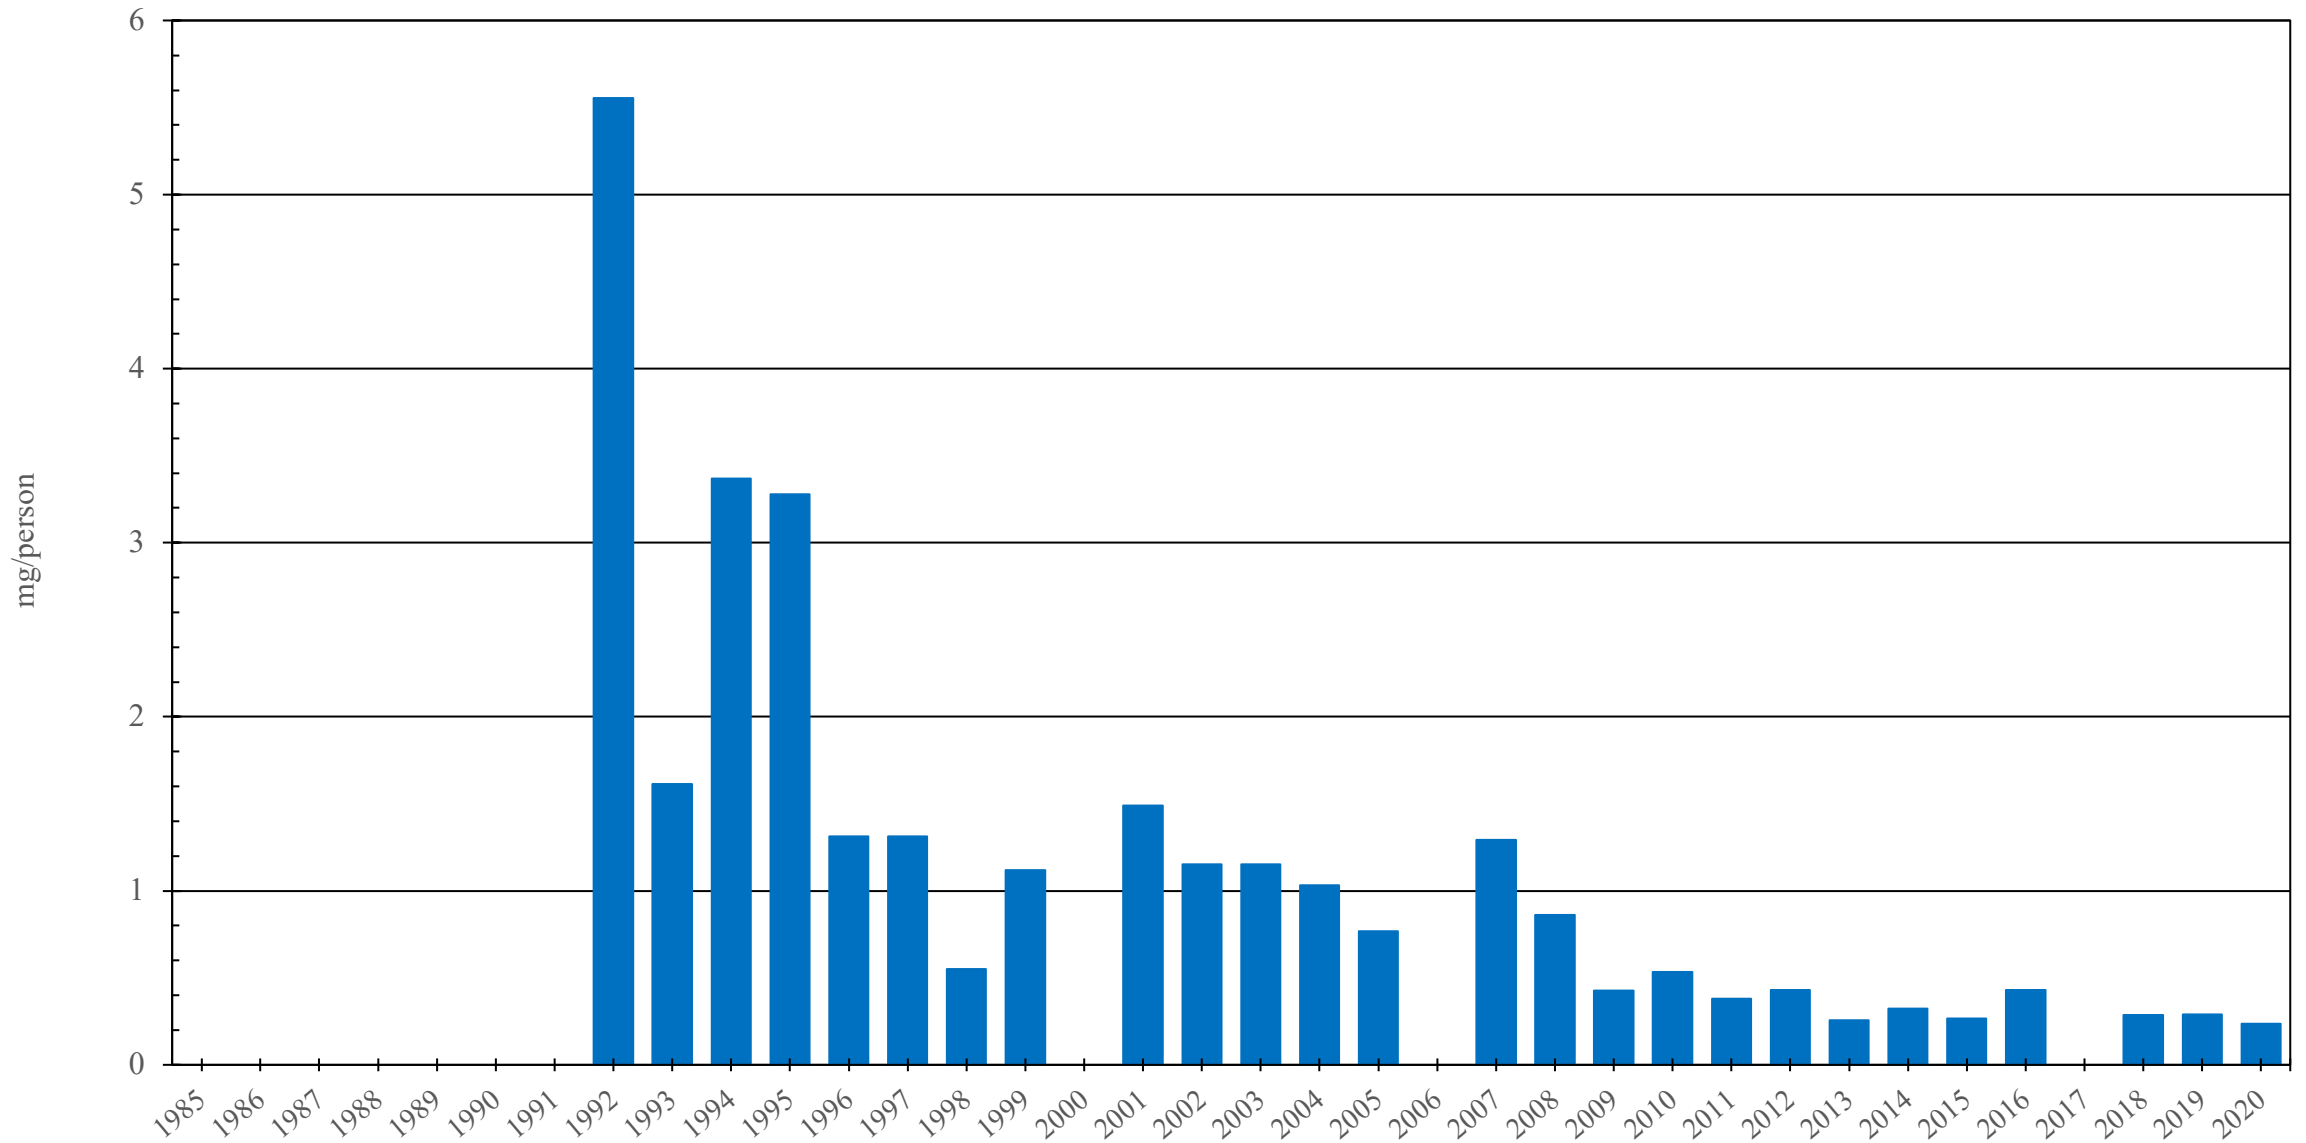

# Slovenia

Pethidine Consumption (mg/person), 1985 - 2020

Sources: International Narcotics Control Board (data); The World Bank (population)

Created by: Walther Global Palliative Care & Supportive Oncology, Indiana University Simon Comprehensive Cancer Center, 2022