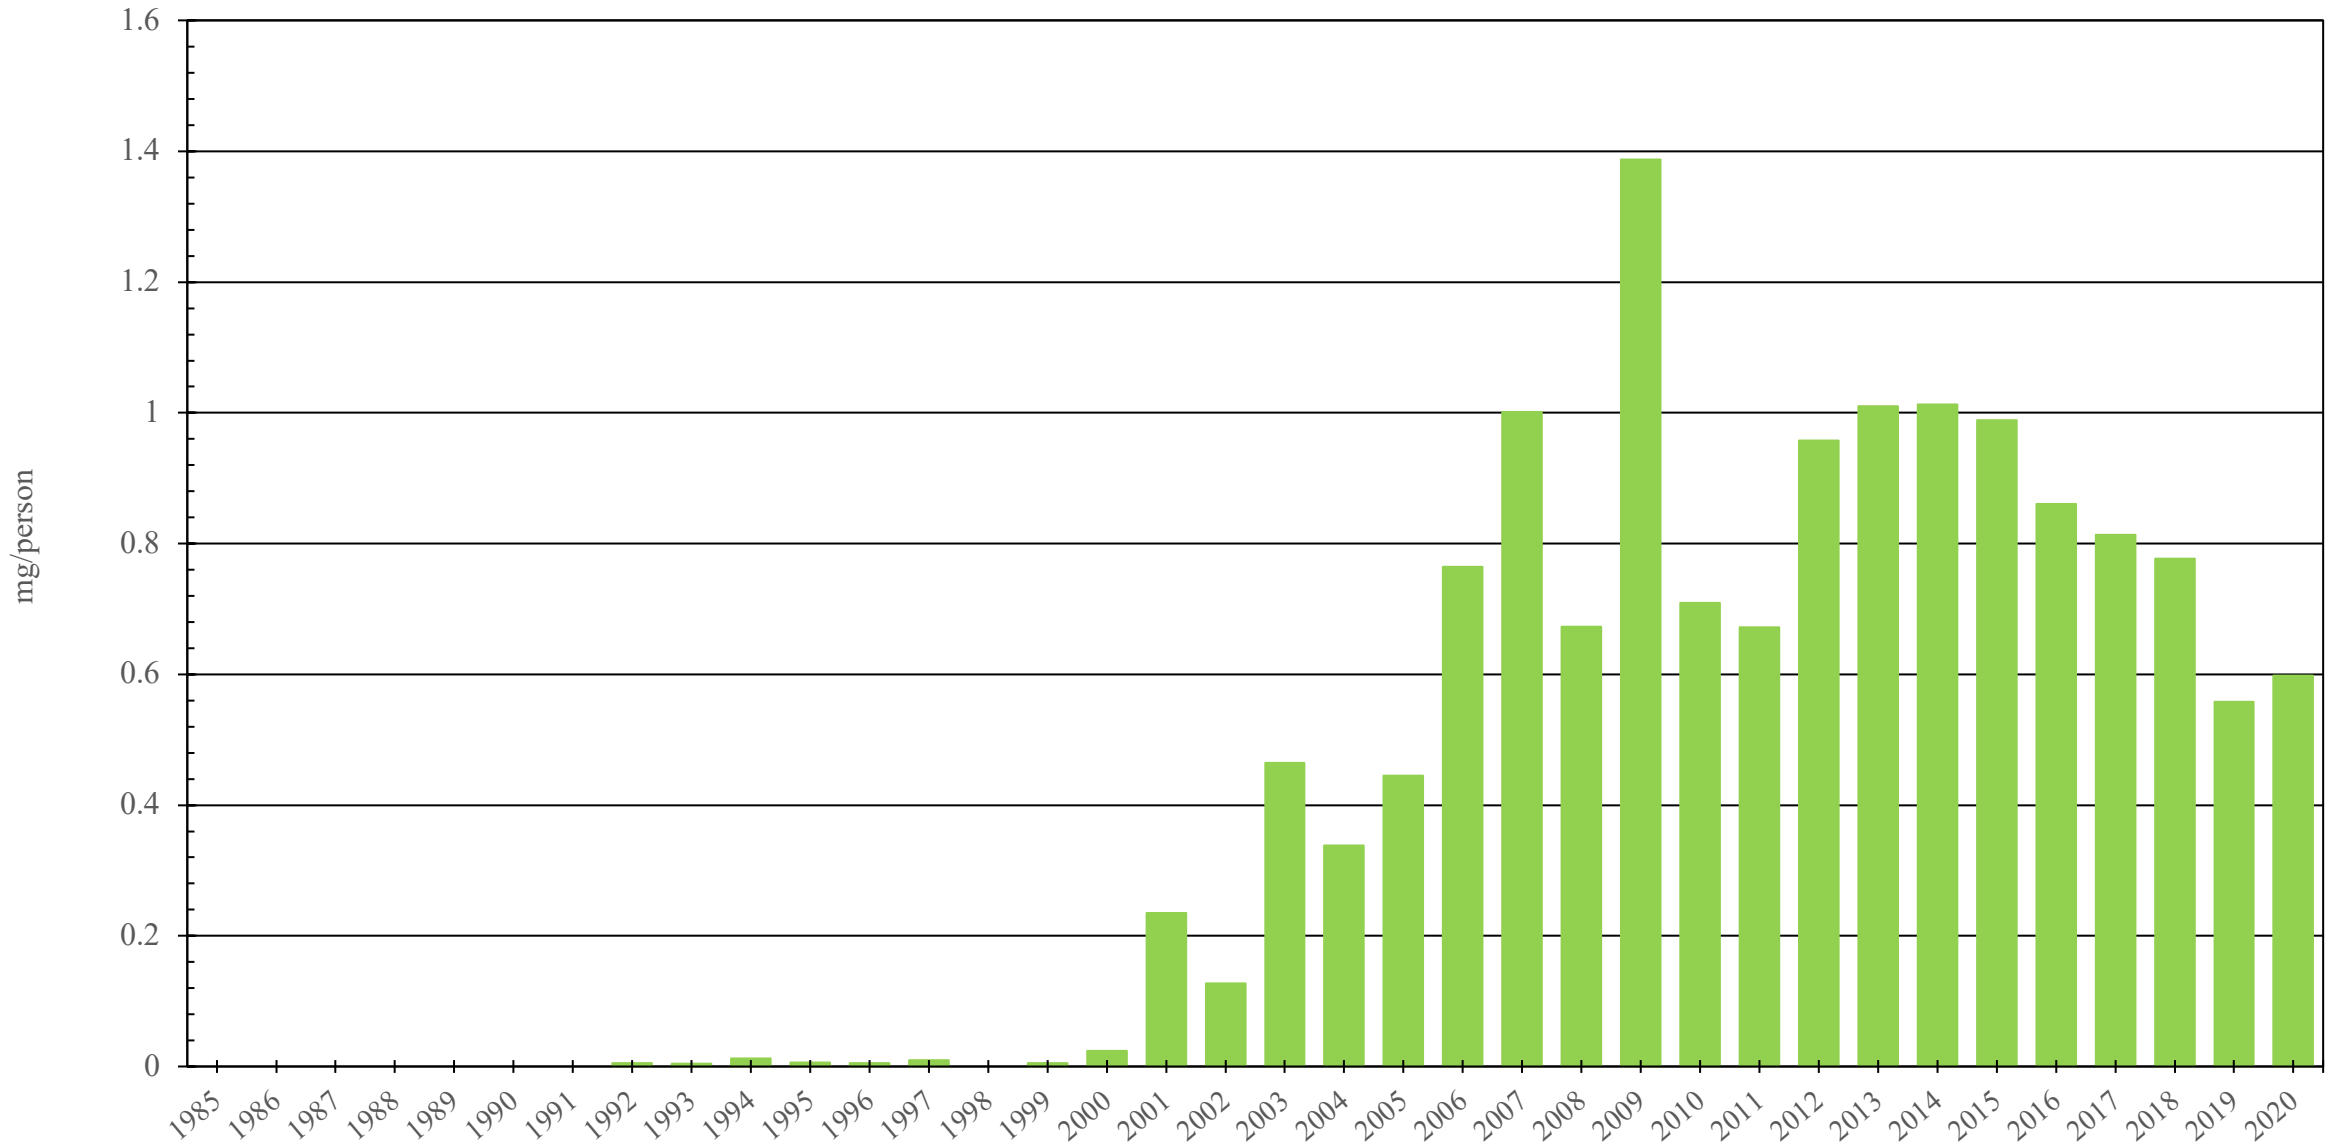

Slovenia

Fentanyl Consumption (mg/person), 1985 - 2020

Sources: International Narcotics Control Board (data); The World Bank (population)

Created by: Walther Global Palliative Care & Supportive Oncology, Indiana University Simon Comprehensive Cancer Center, 2022