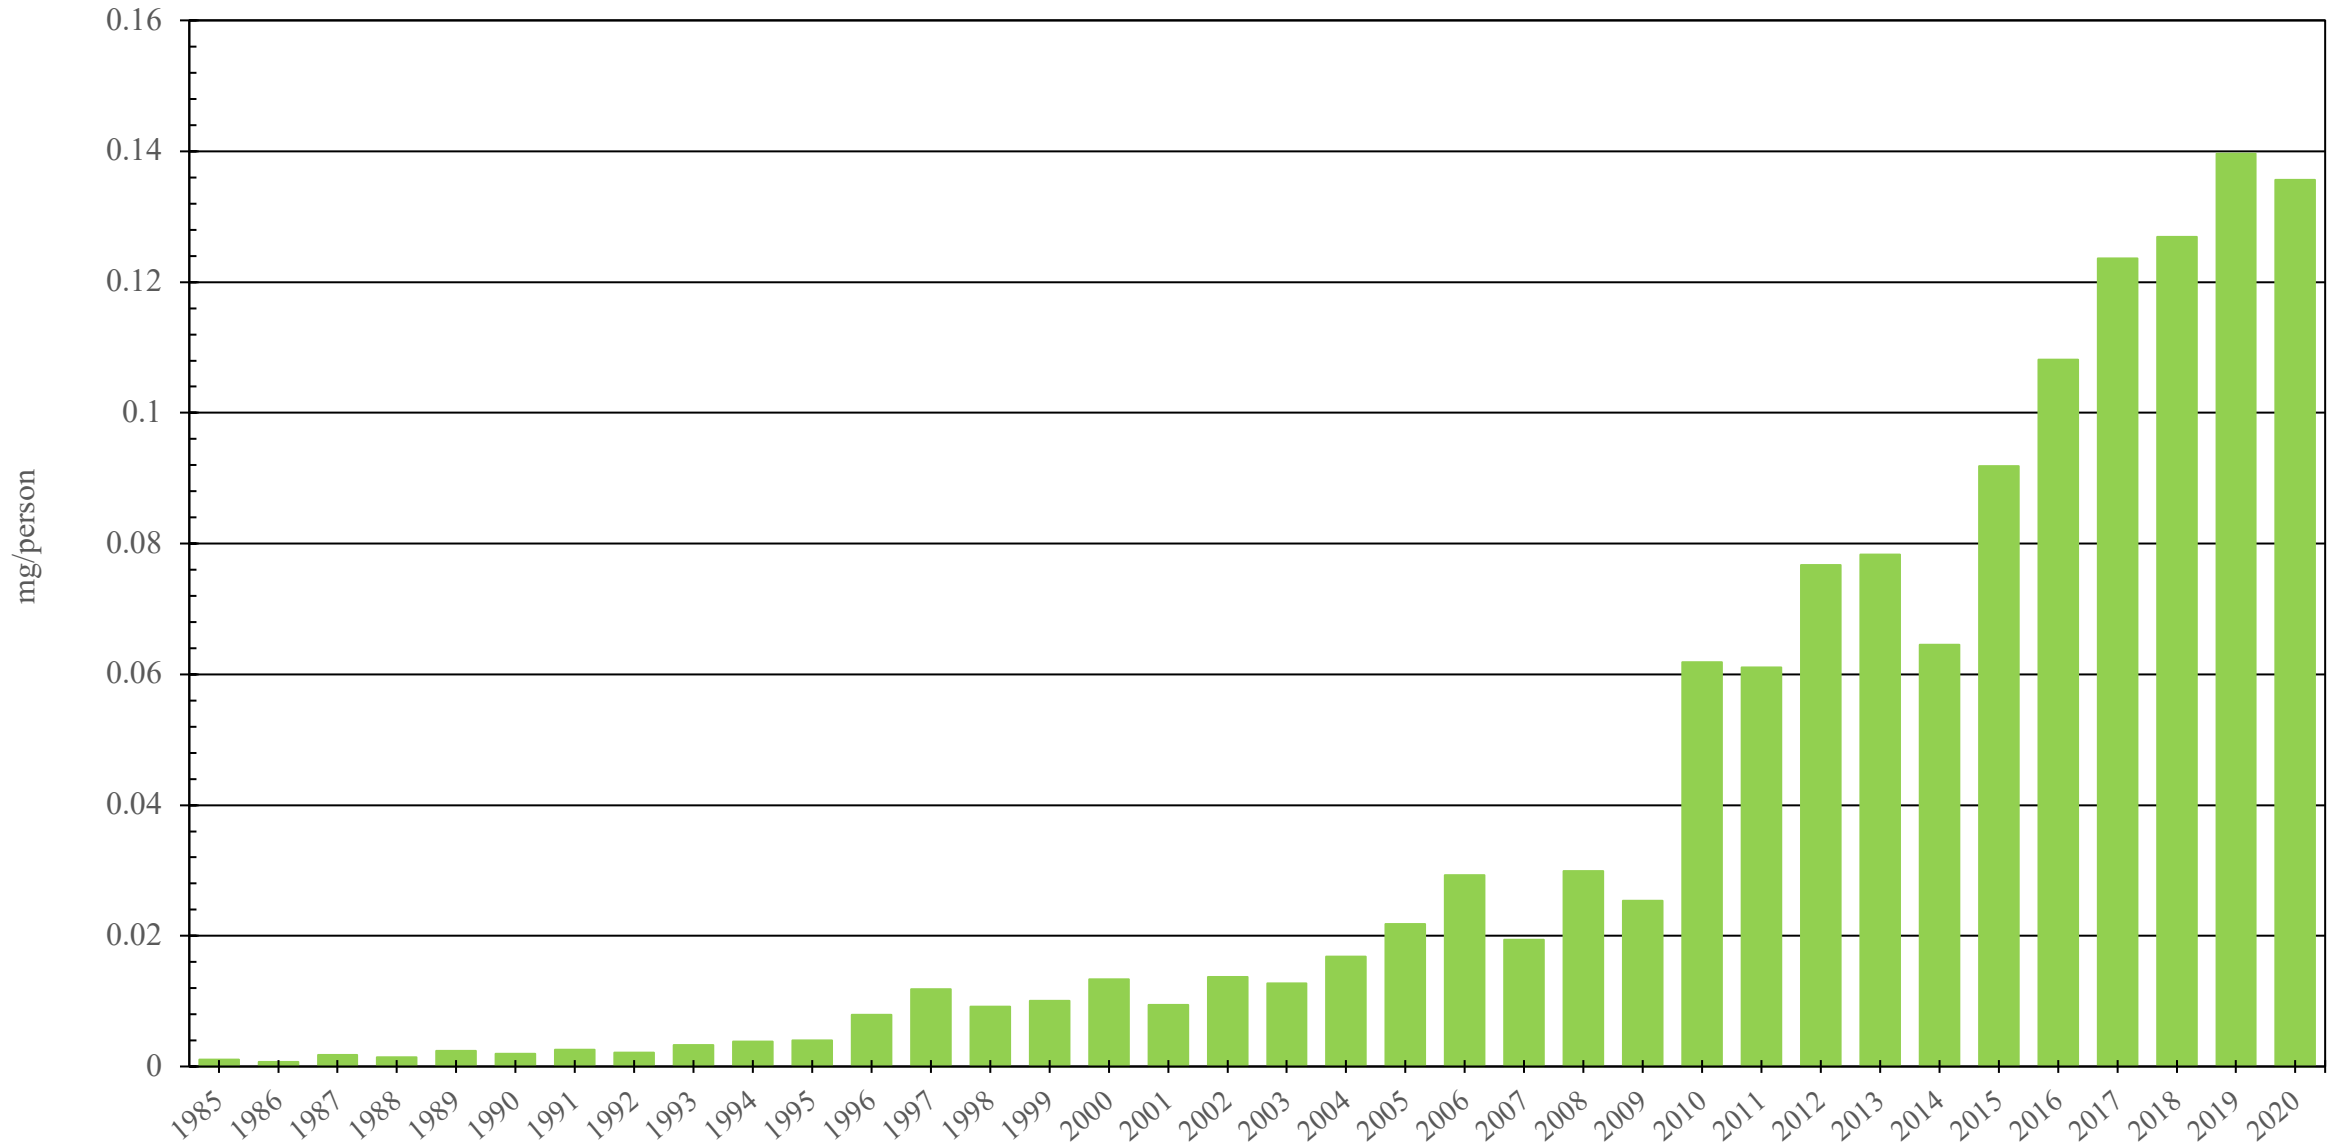

Singapore

Fentanyl Consumption (mg/person), 1985 - 2020

Sources: International Narcotics Control Board (data); The World Bank (population)

Created by: Walther Global Palliative Care & Supportive Oncology, Indiana University Simon Comprehensive Cancer Center, 2022