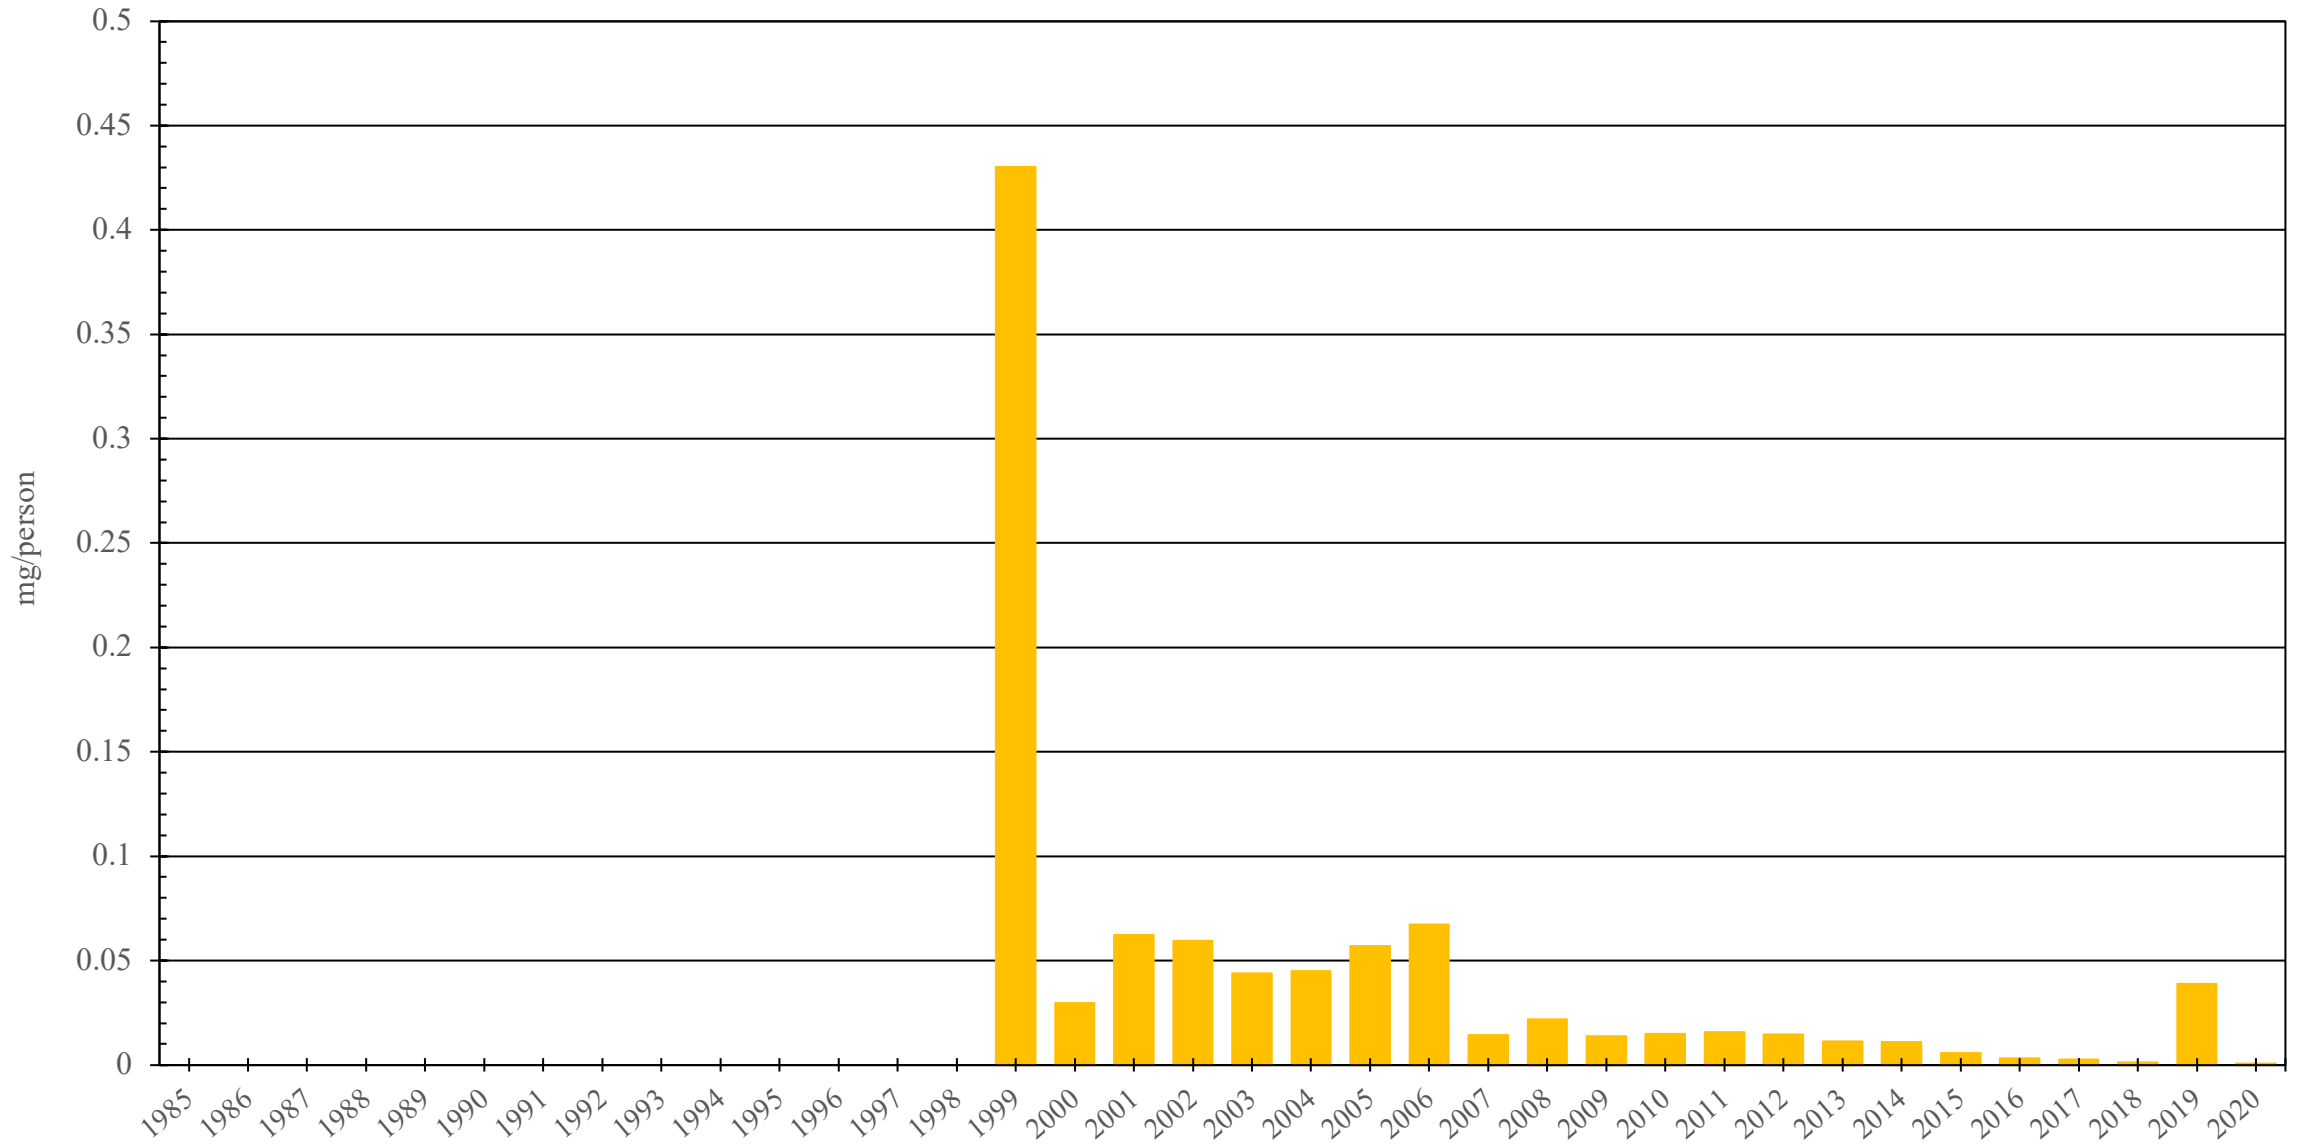

Singapore

Codeine Consumption (mg/person), 1985 - 2020

Sources: International Narcotics Control Board (data); The World Bank (population)

Created by: Walther Global Palliative Care & Supportive Oncology, Indiana University Simon Comprehensive Cancer Center, 2022