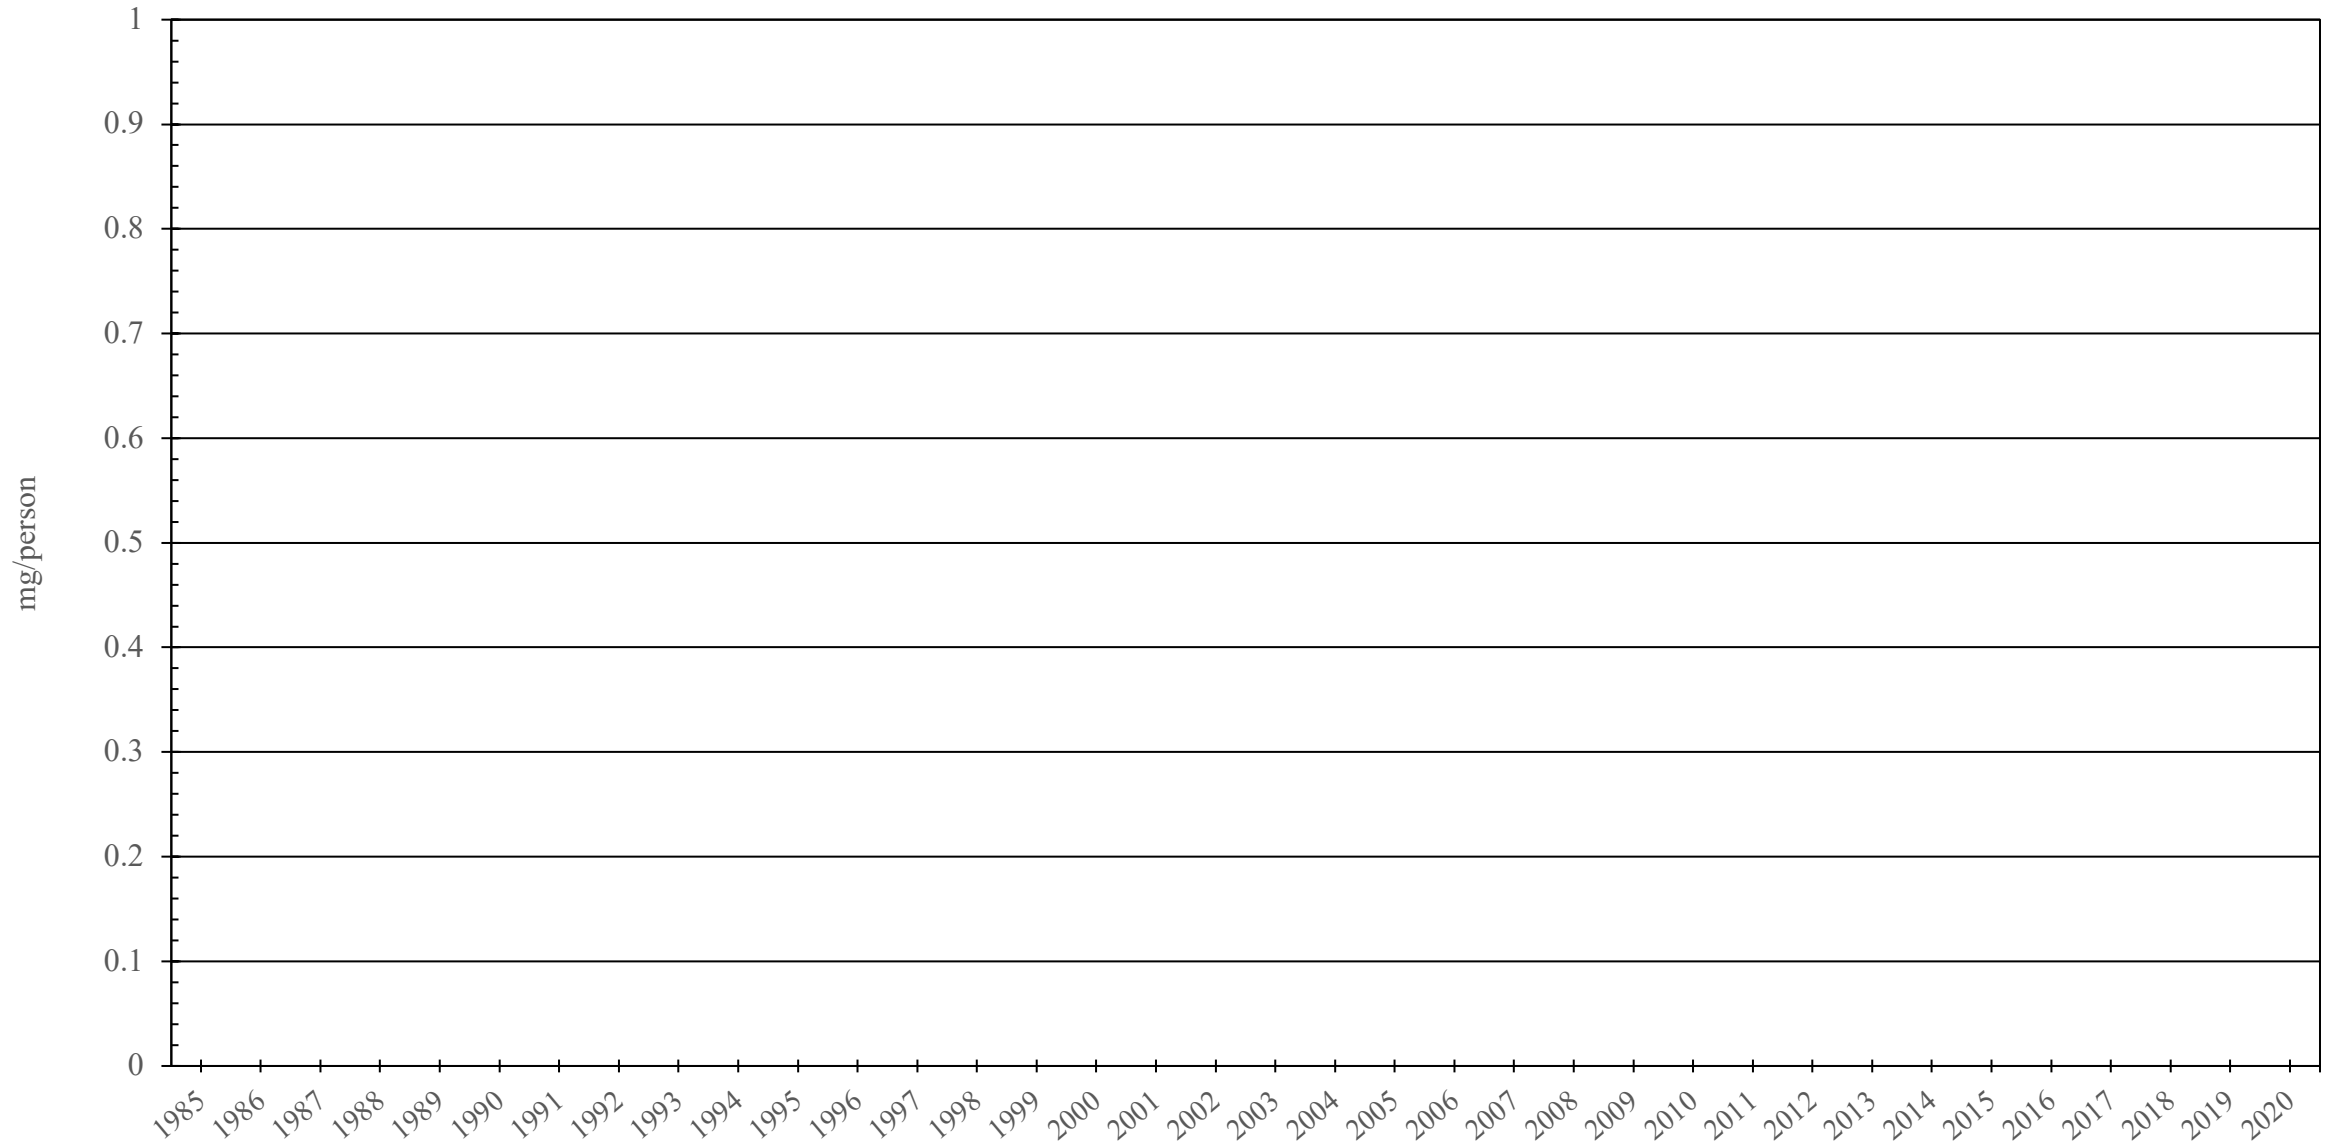

# Sierra Leone

Hydromorphone Consumption (mg/person), 1985 - 2020

Sources: International Narcotics Control Board (data); The World Bank (population)

Created by: Walther Global Palliative Care & Supportive Oncology, Indiana University Simon Comprehensive Cancer Center, 2022