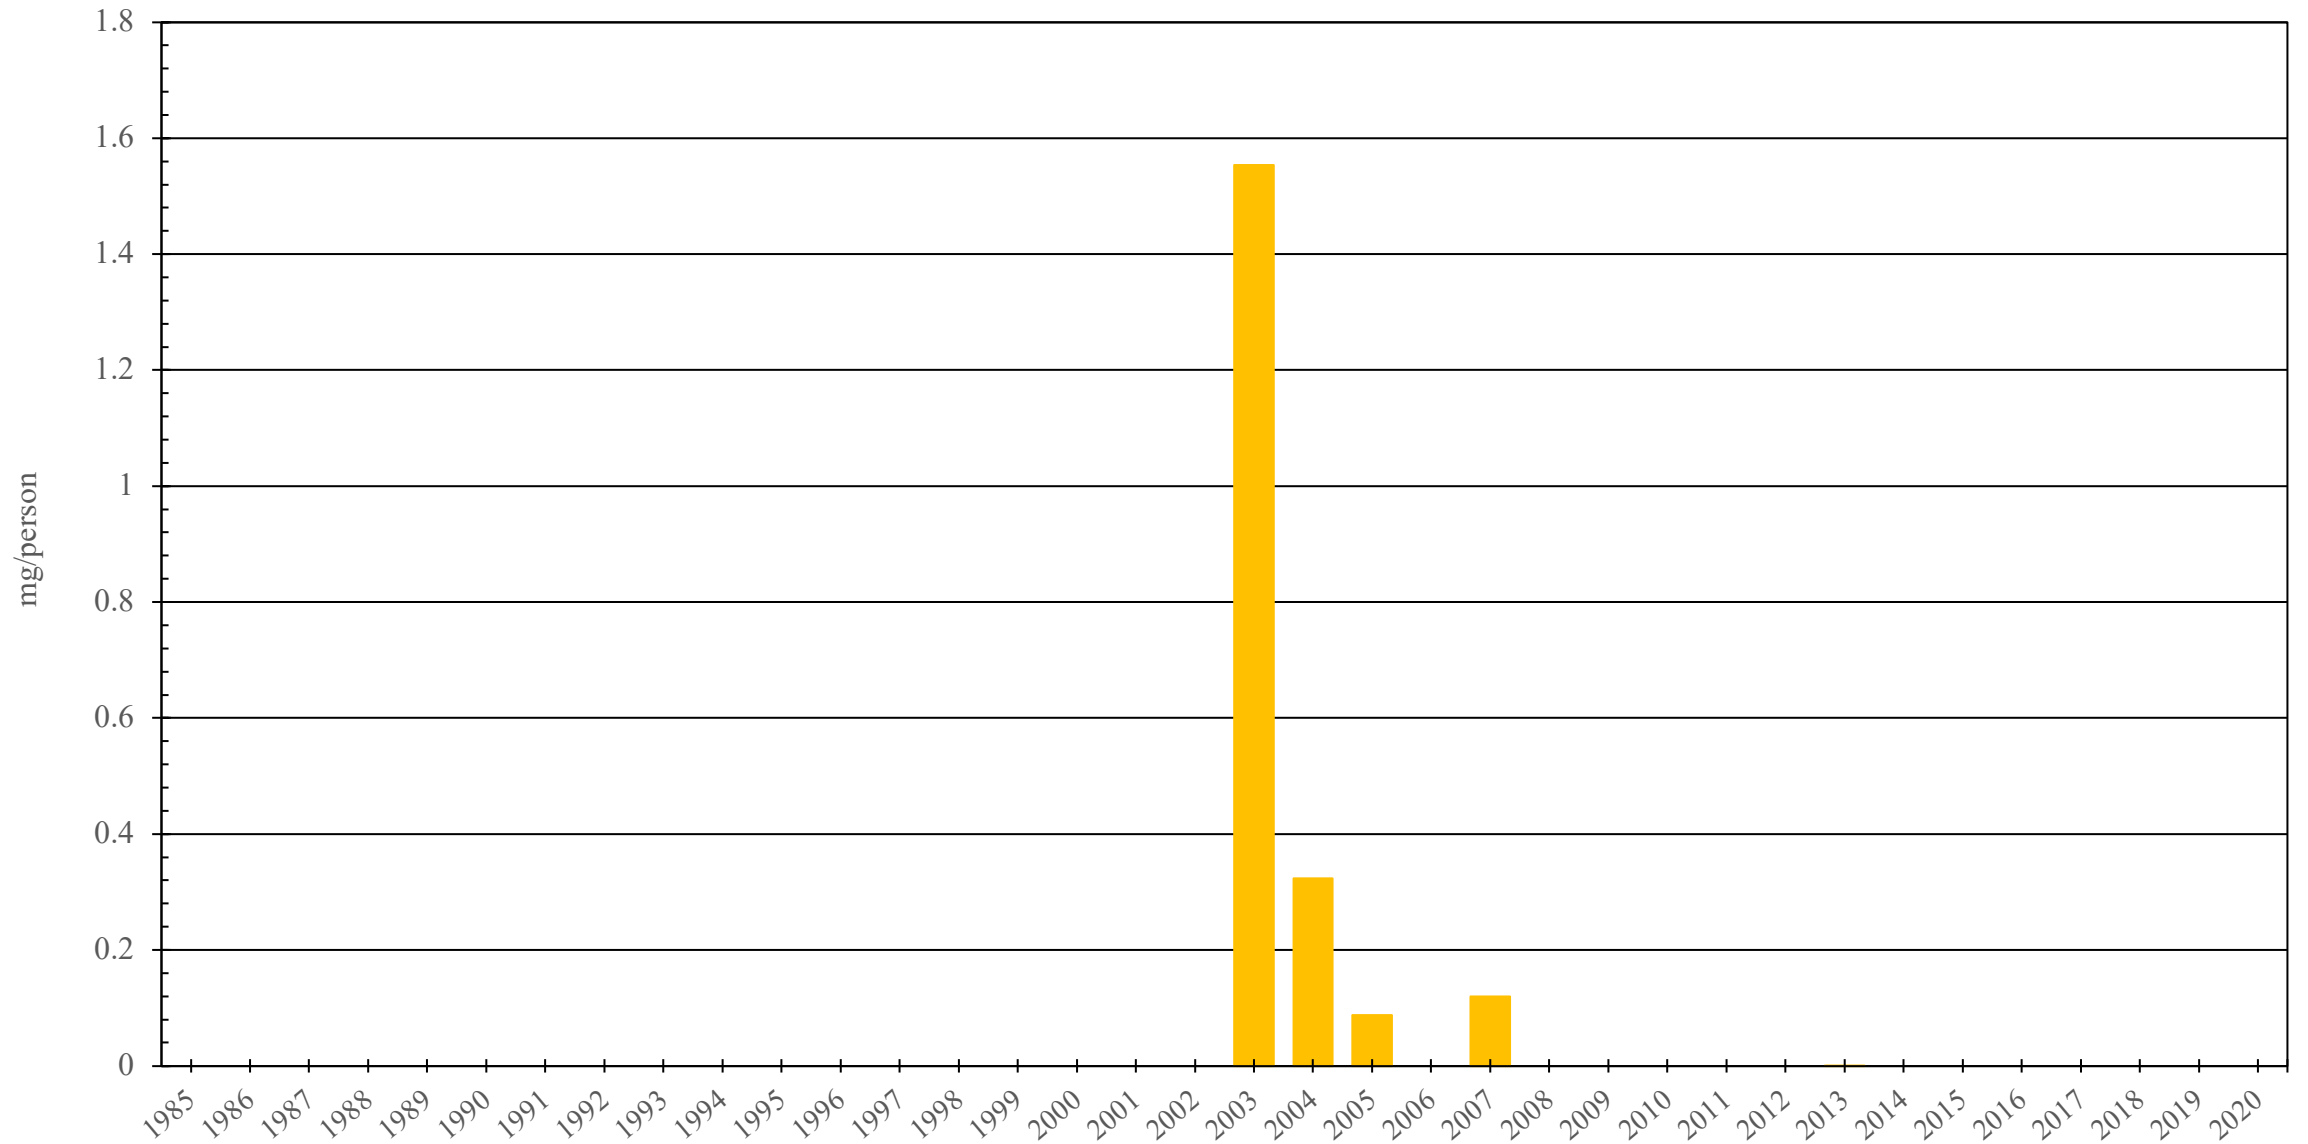

# Sierra Leone

Codeine Consumption (mg/person), 1985 - 2020

Sources: International Narcotics Control Board (data); The World Bank (population)

Created by: Walther Global Palliative Care & Supportive Oncology, Indiana University Simon Comprehensive Cancer Center, 2022