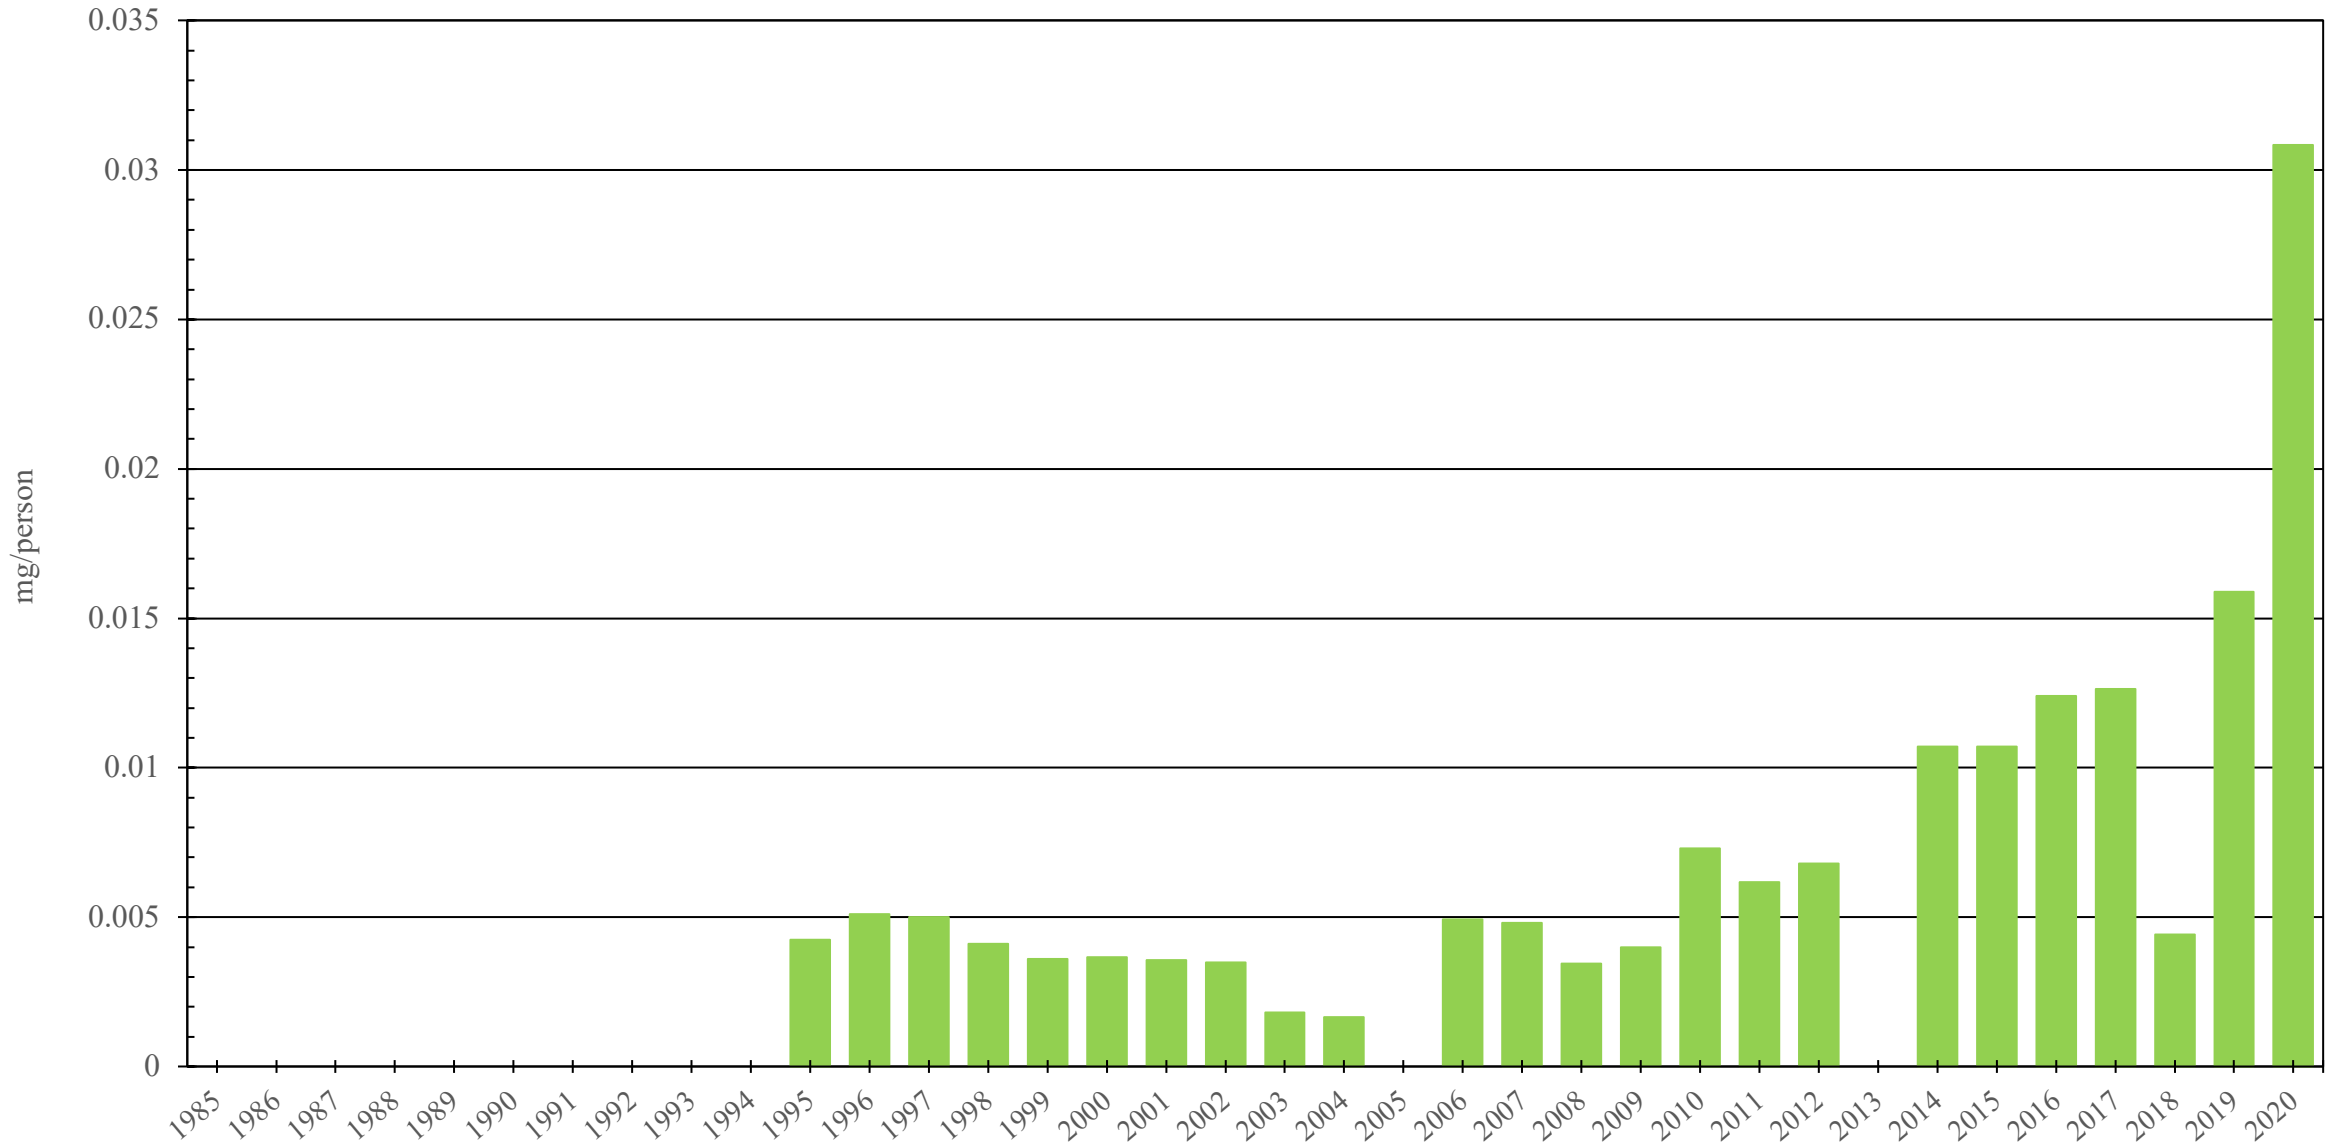

Seychelles

Fentanyl Consumption (mg/person), 1985 - 2020

Sources: International Narcotics Control Board (data); United Nations Statistics Division (population)

Created by: Walther Global Palliative Care & Supportive Oncology, Indiana University Simon Comprehensive Cancer Center, 2022