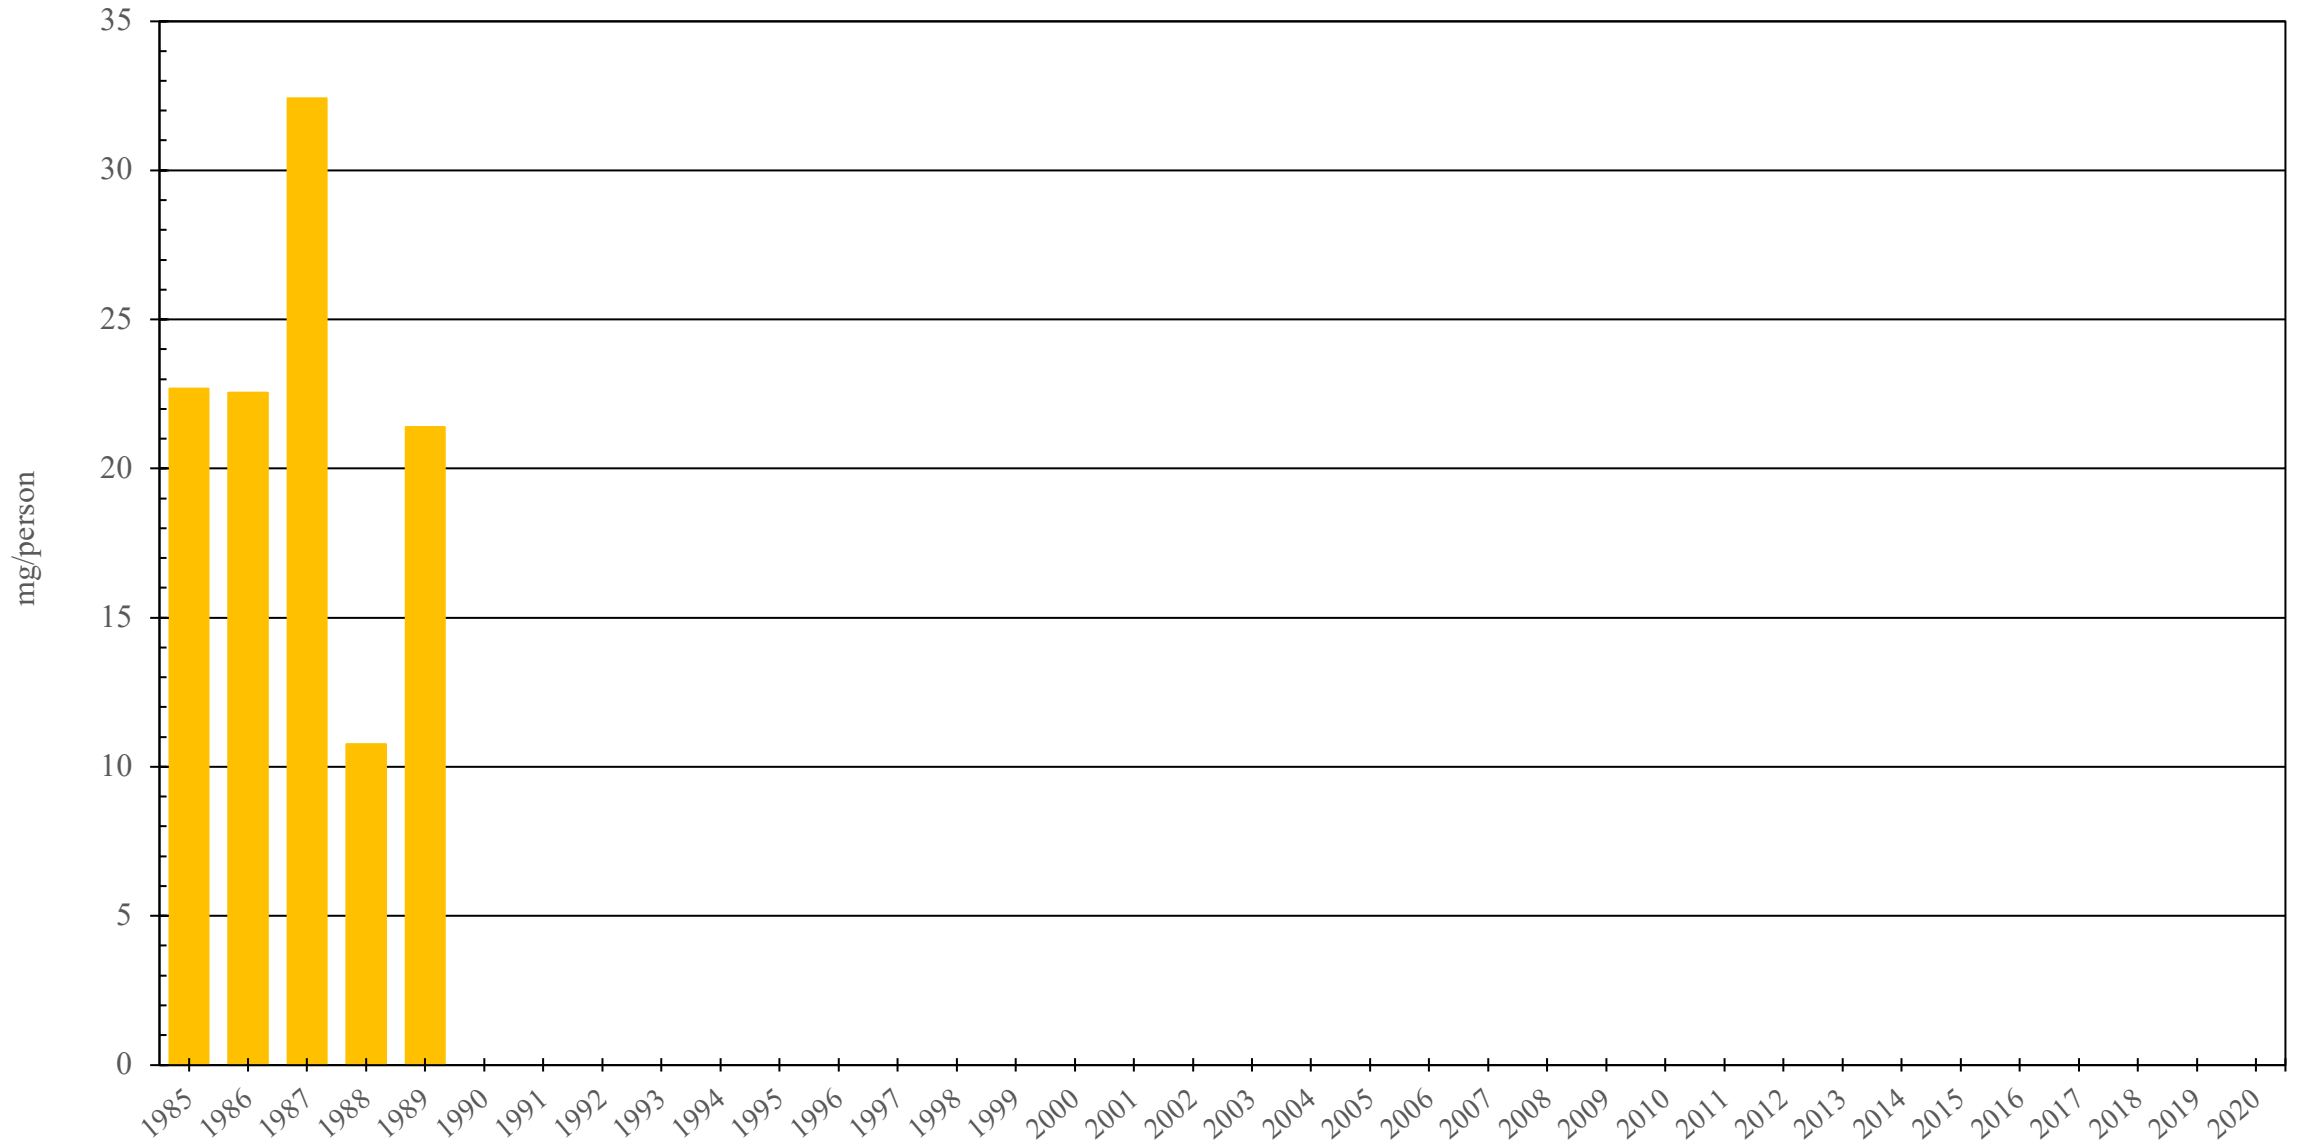

Seychelles

Codeine Consumption (mg/person), 1985 - 2020

Sources: International Narcotics Control Board (data); United Nations Statistics Division (population)

Created by: Walther Global Palliative Care & Supportive Oncology, Indiana University Simon Comprehensive Cancer Center, 2022