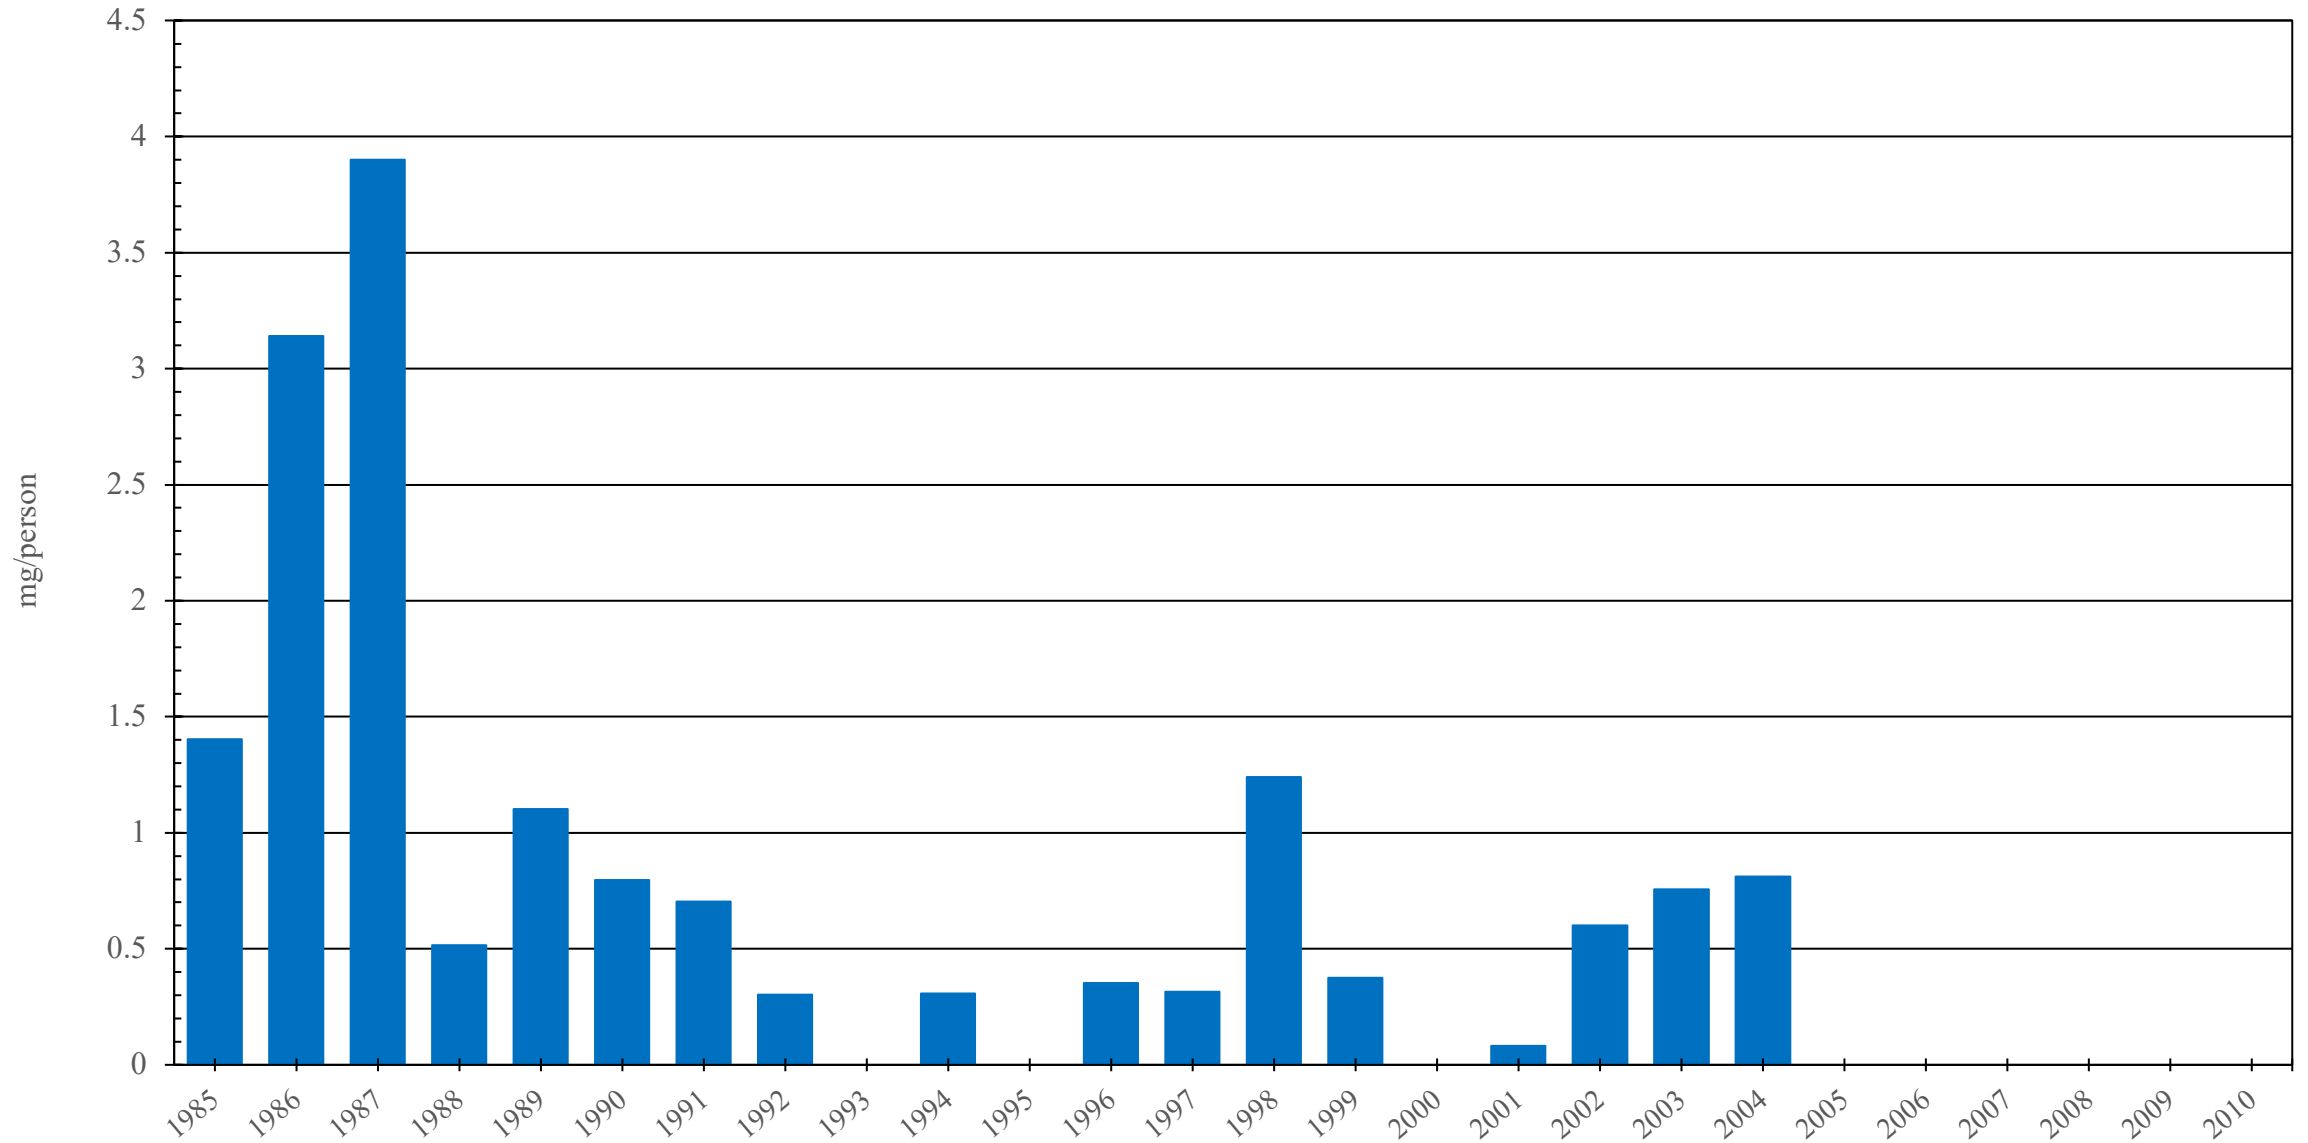

Serbia and Montenegro (Historical)

Pethidine Consumption (mg/person), 1985 - 2010

Sources: International Narcotics Control Board (data); The World Bank (population)

Created by: Walther Global Palliative Care & Supportive Oncology, Indiana University Simon Comprehensive Cancer Center, 2022