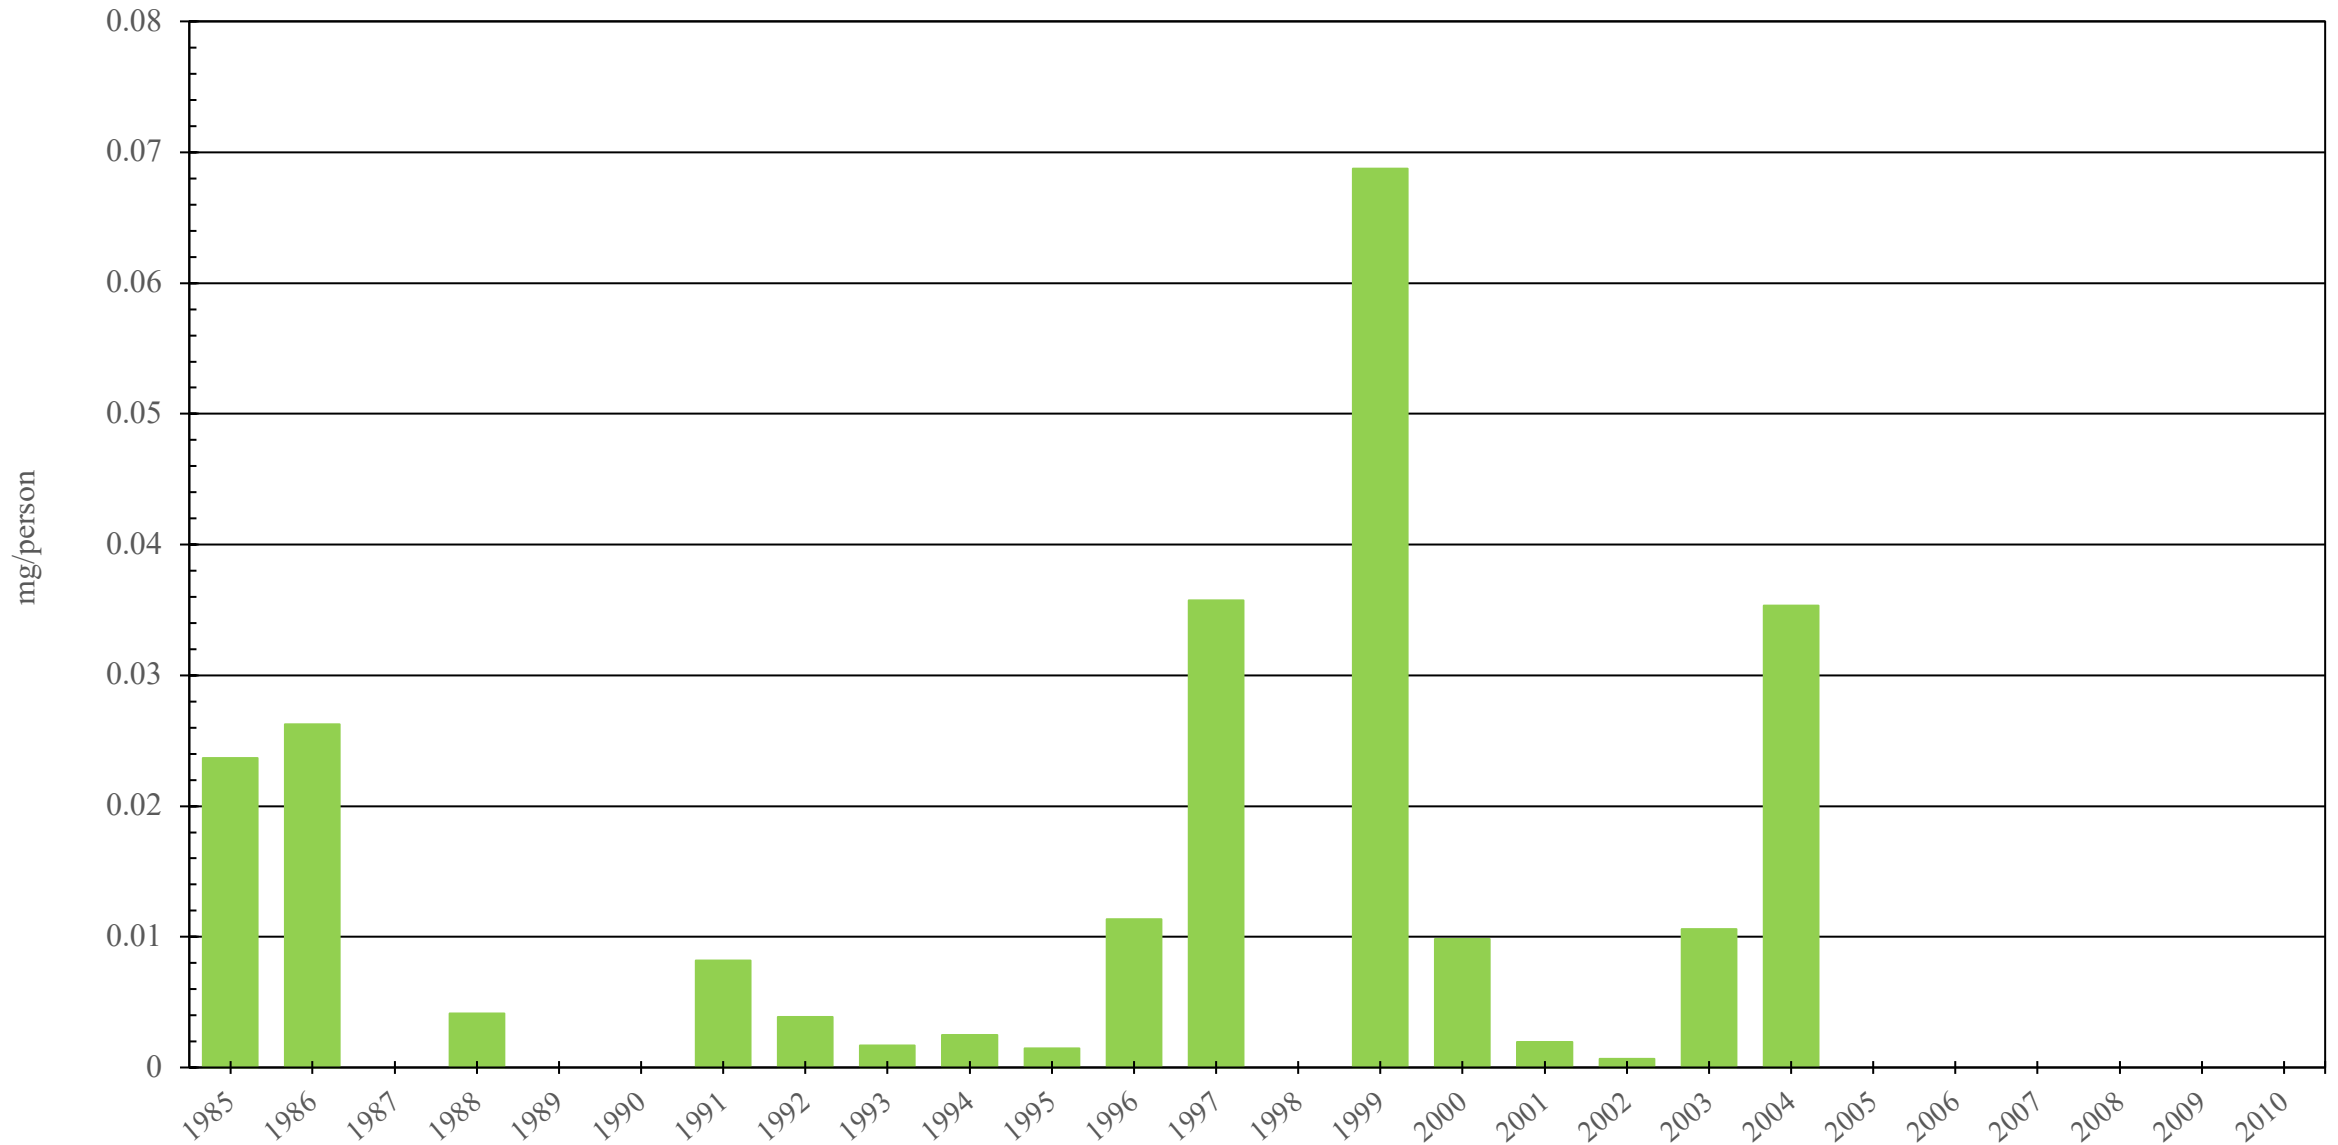

Serbia and Montenegro (Historical)

Fentanyl Consumption (mg/person), 1985 - 2010

Sources: International Narcotics Control Board (data); The World Bank (population)

Created by: Walther Global Palliative Care & Supportive Oncology, Indiana University Simon Comprehensive Cancer Center, 2022