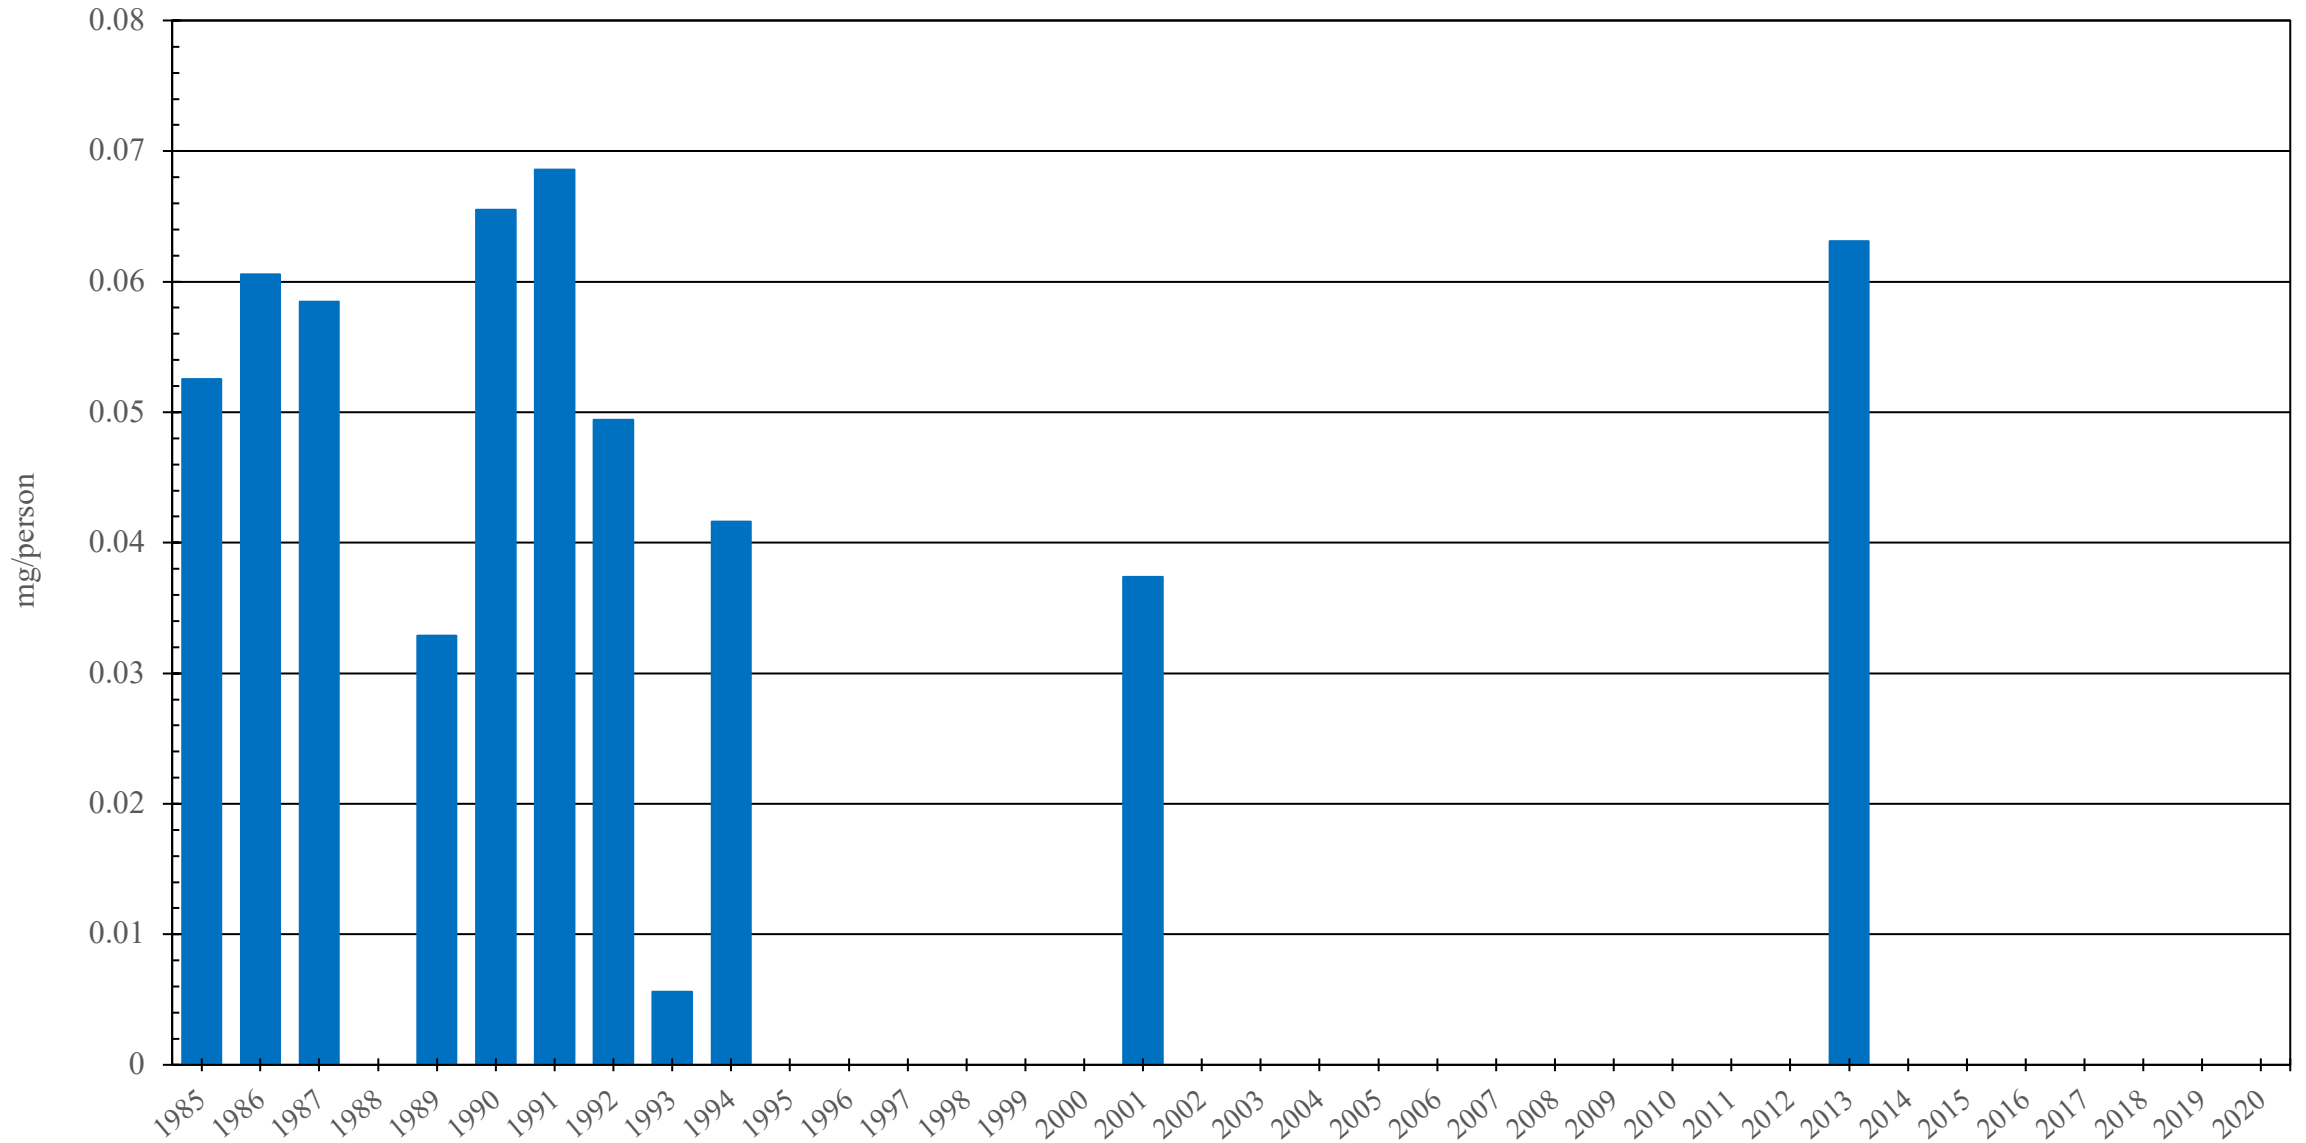

Senegal

Pethidine Consumption (mg/person), 1985 - 2020

Sources: International Narcotics Control Board (data); United Nations Statistics Division (population)

Created by: Walther Global Palliative Care & Supportive Oncology, Indiana University Simon Comprehensive Cancer Center, 2022