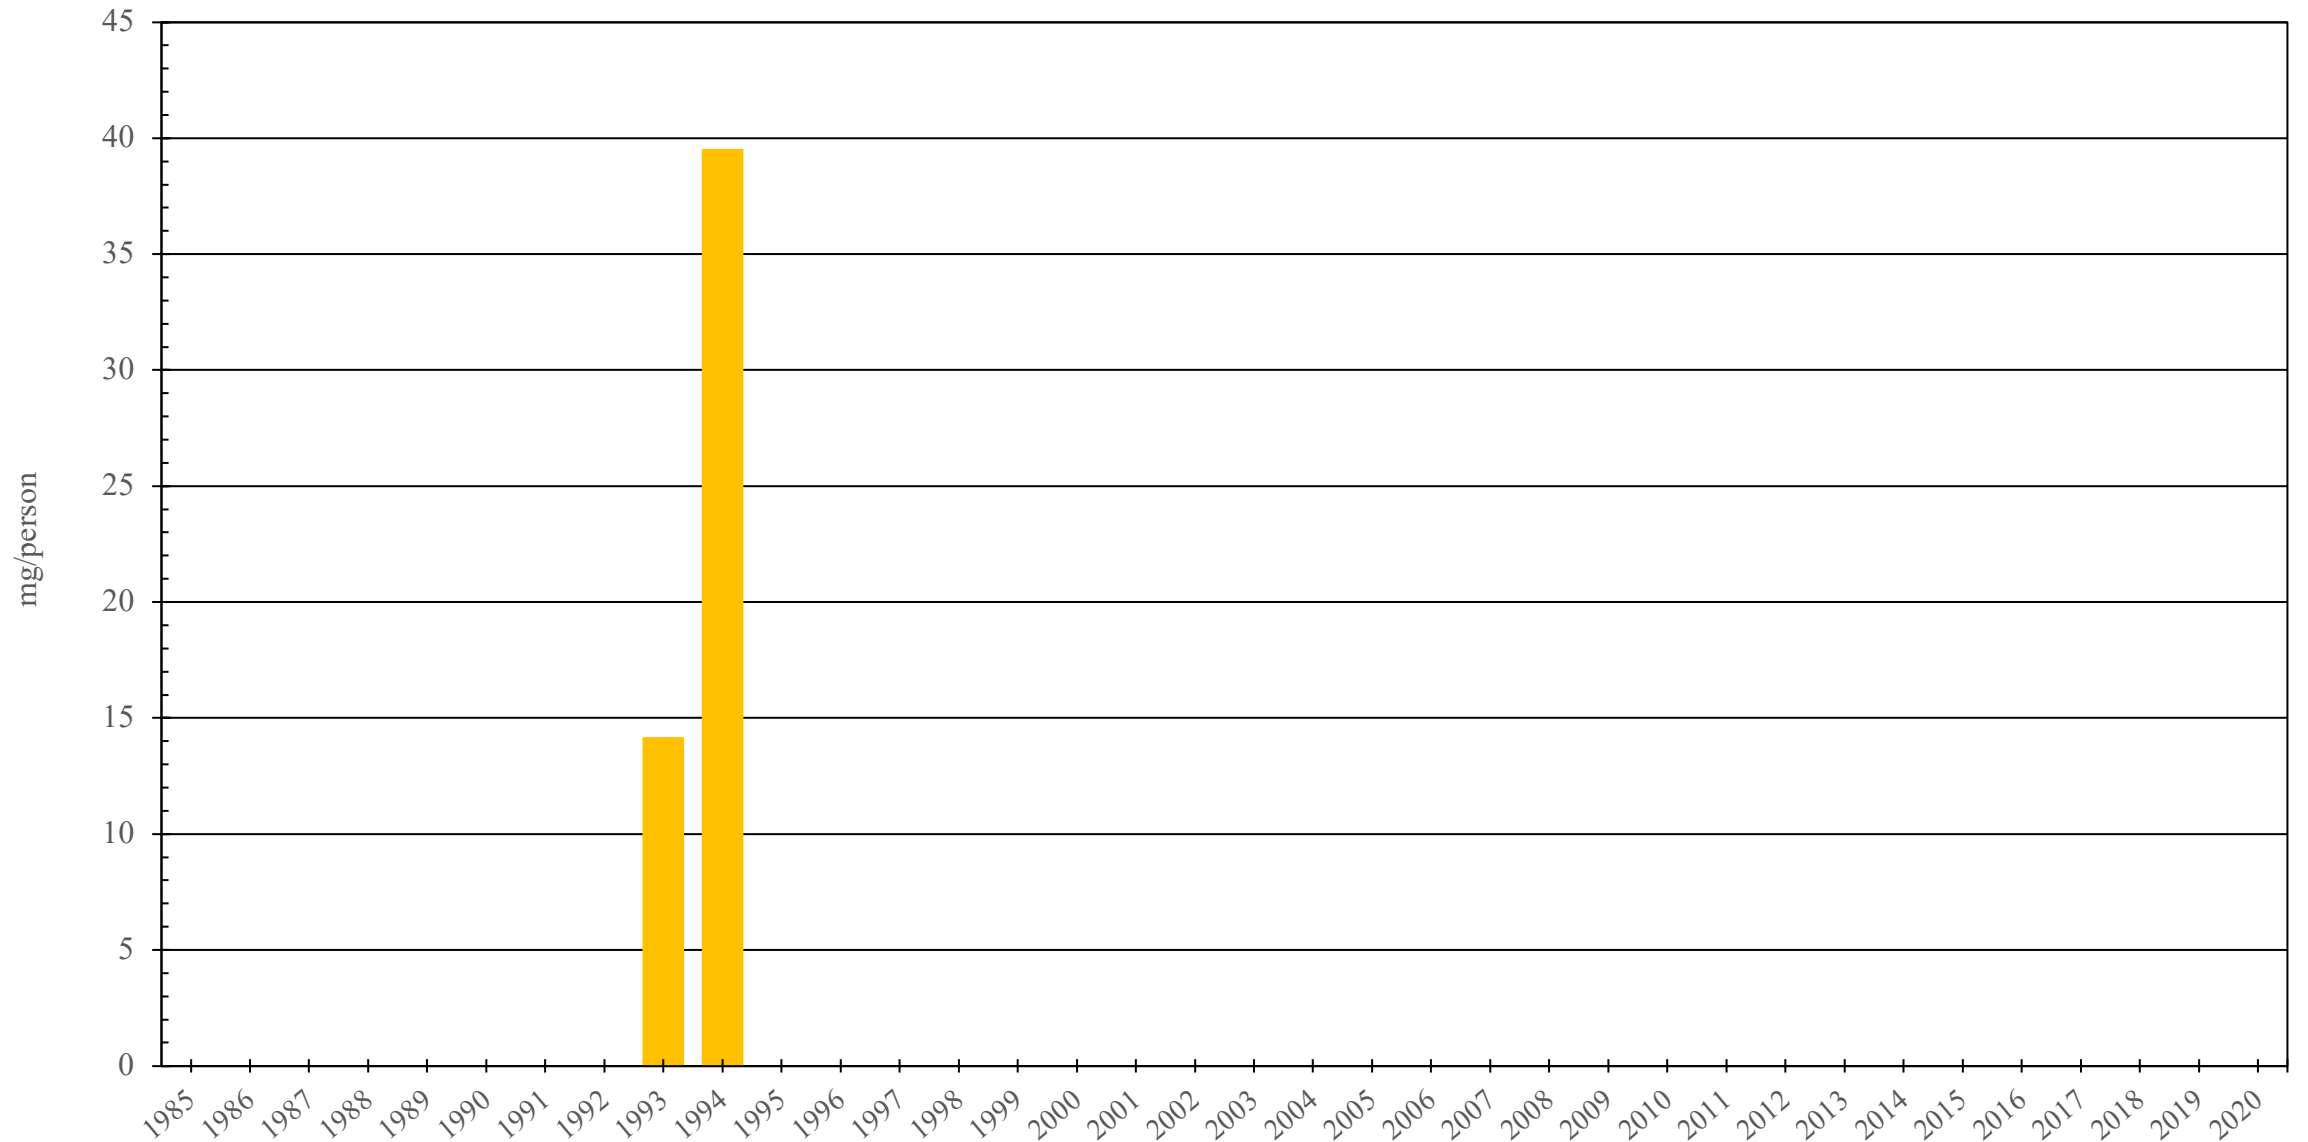

Senegal

Codeine Consumption (mg/person), 1985 - 2020

Sources: International Narcotics Control Board (data); United Nations Statistics Division (population)

Created by: Walther Global Palliative Care & Supportive Oncology, Indiana University Simon Comprehensive Cancer Center, 2022