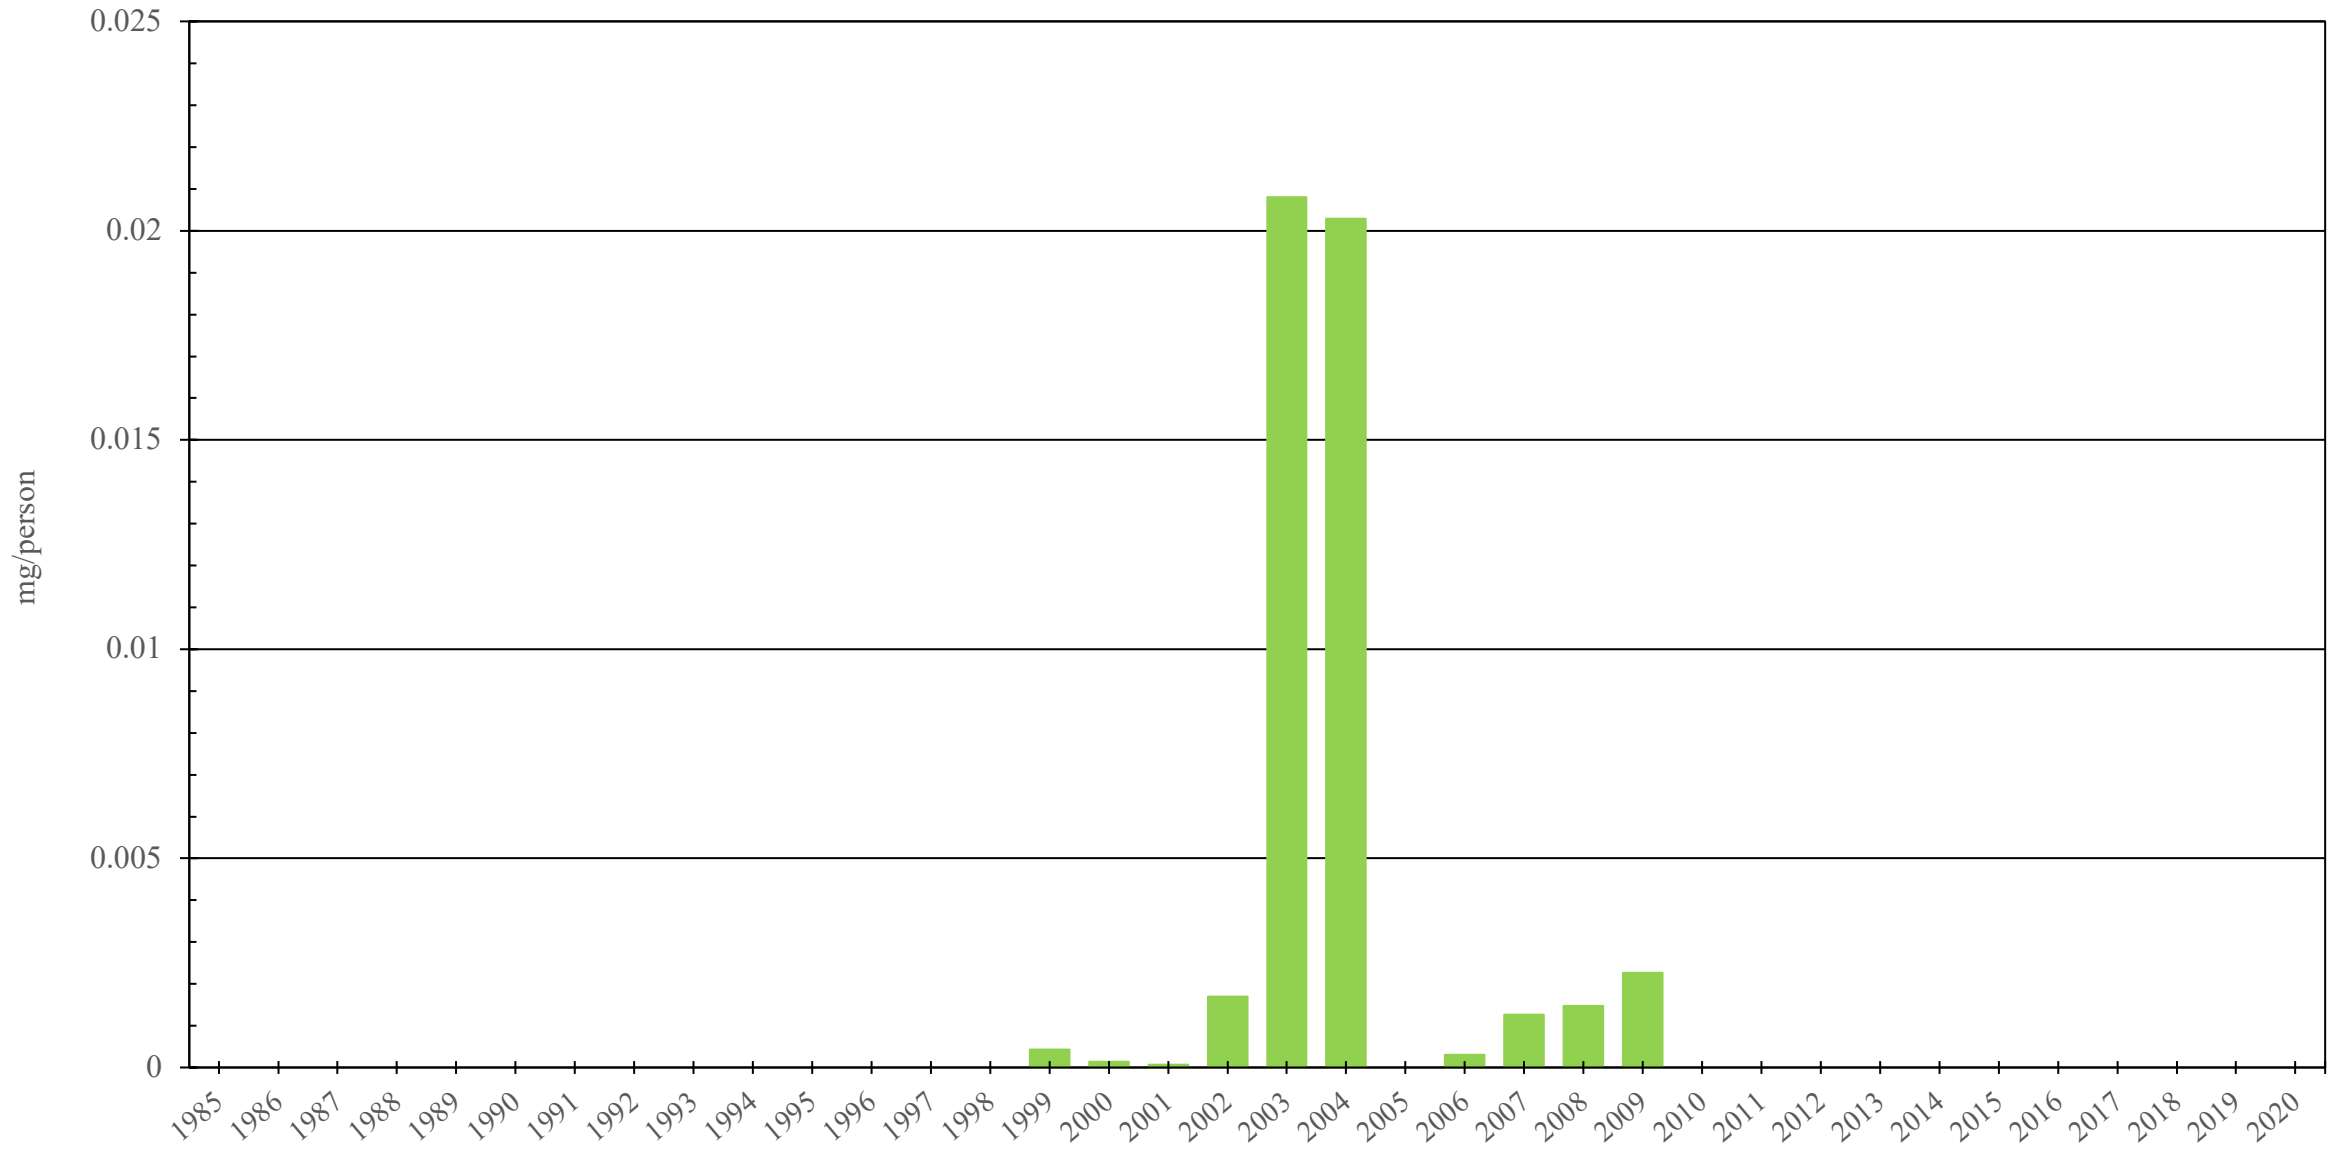

Sao Tome and Principe

Fentanyl Consumption (mg/person), 1985 - 2020

Sources: International Narcotics Control Board (data); The World Bank (population)

Created by: Walther Global Palliative Care & Supportive Oncology, Indiana University Simon Comprehensive Cancer Center, 2022