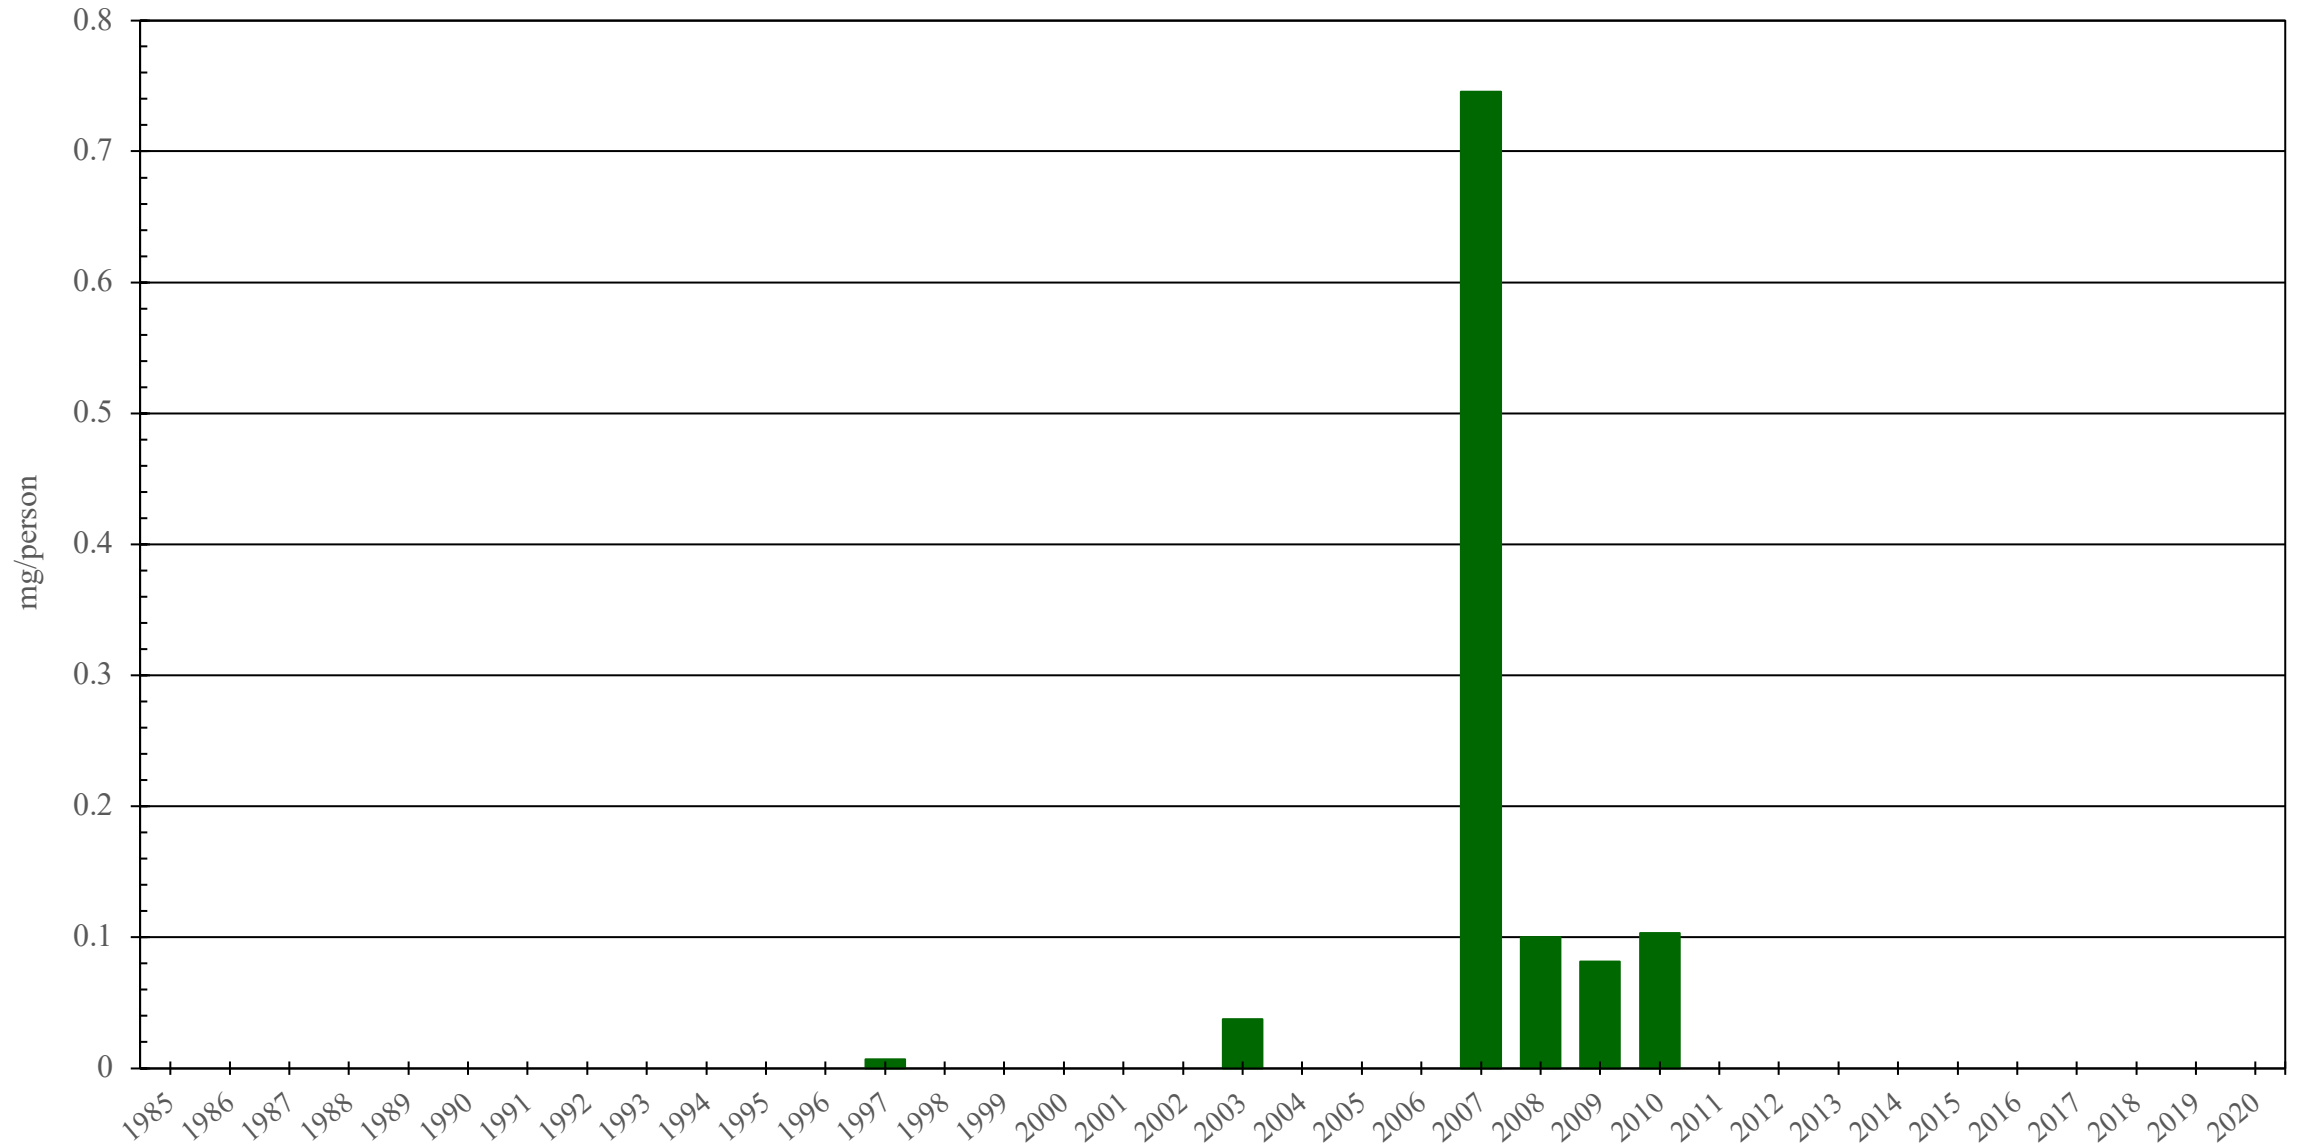

Saint Lucia

Methadone Consumption (mg/person), 1985 - 2020

Sources: International Narcotics Control Board (data); The World Bank (population)

Created by: Walther Global Palliative Care & Supportive Oncology, Indiana University Simon Comprehensive Cancer Center, 2022