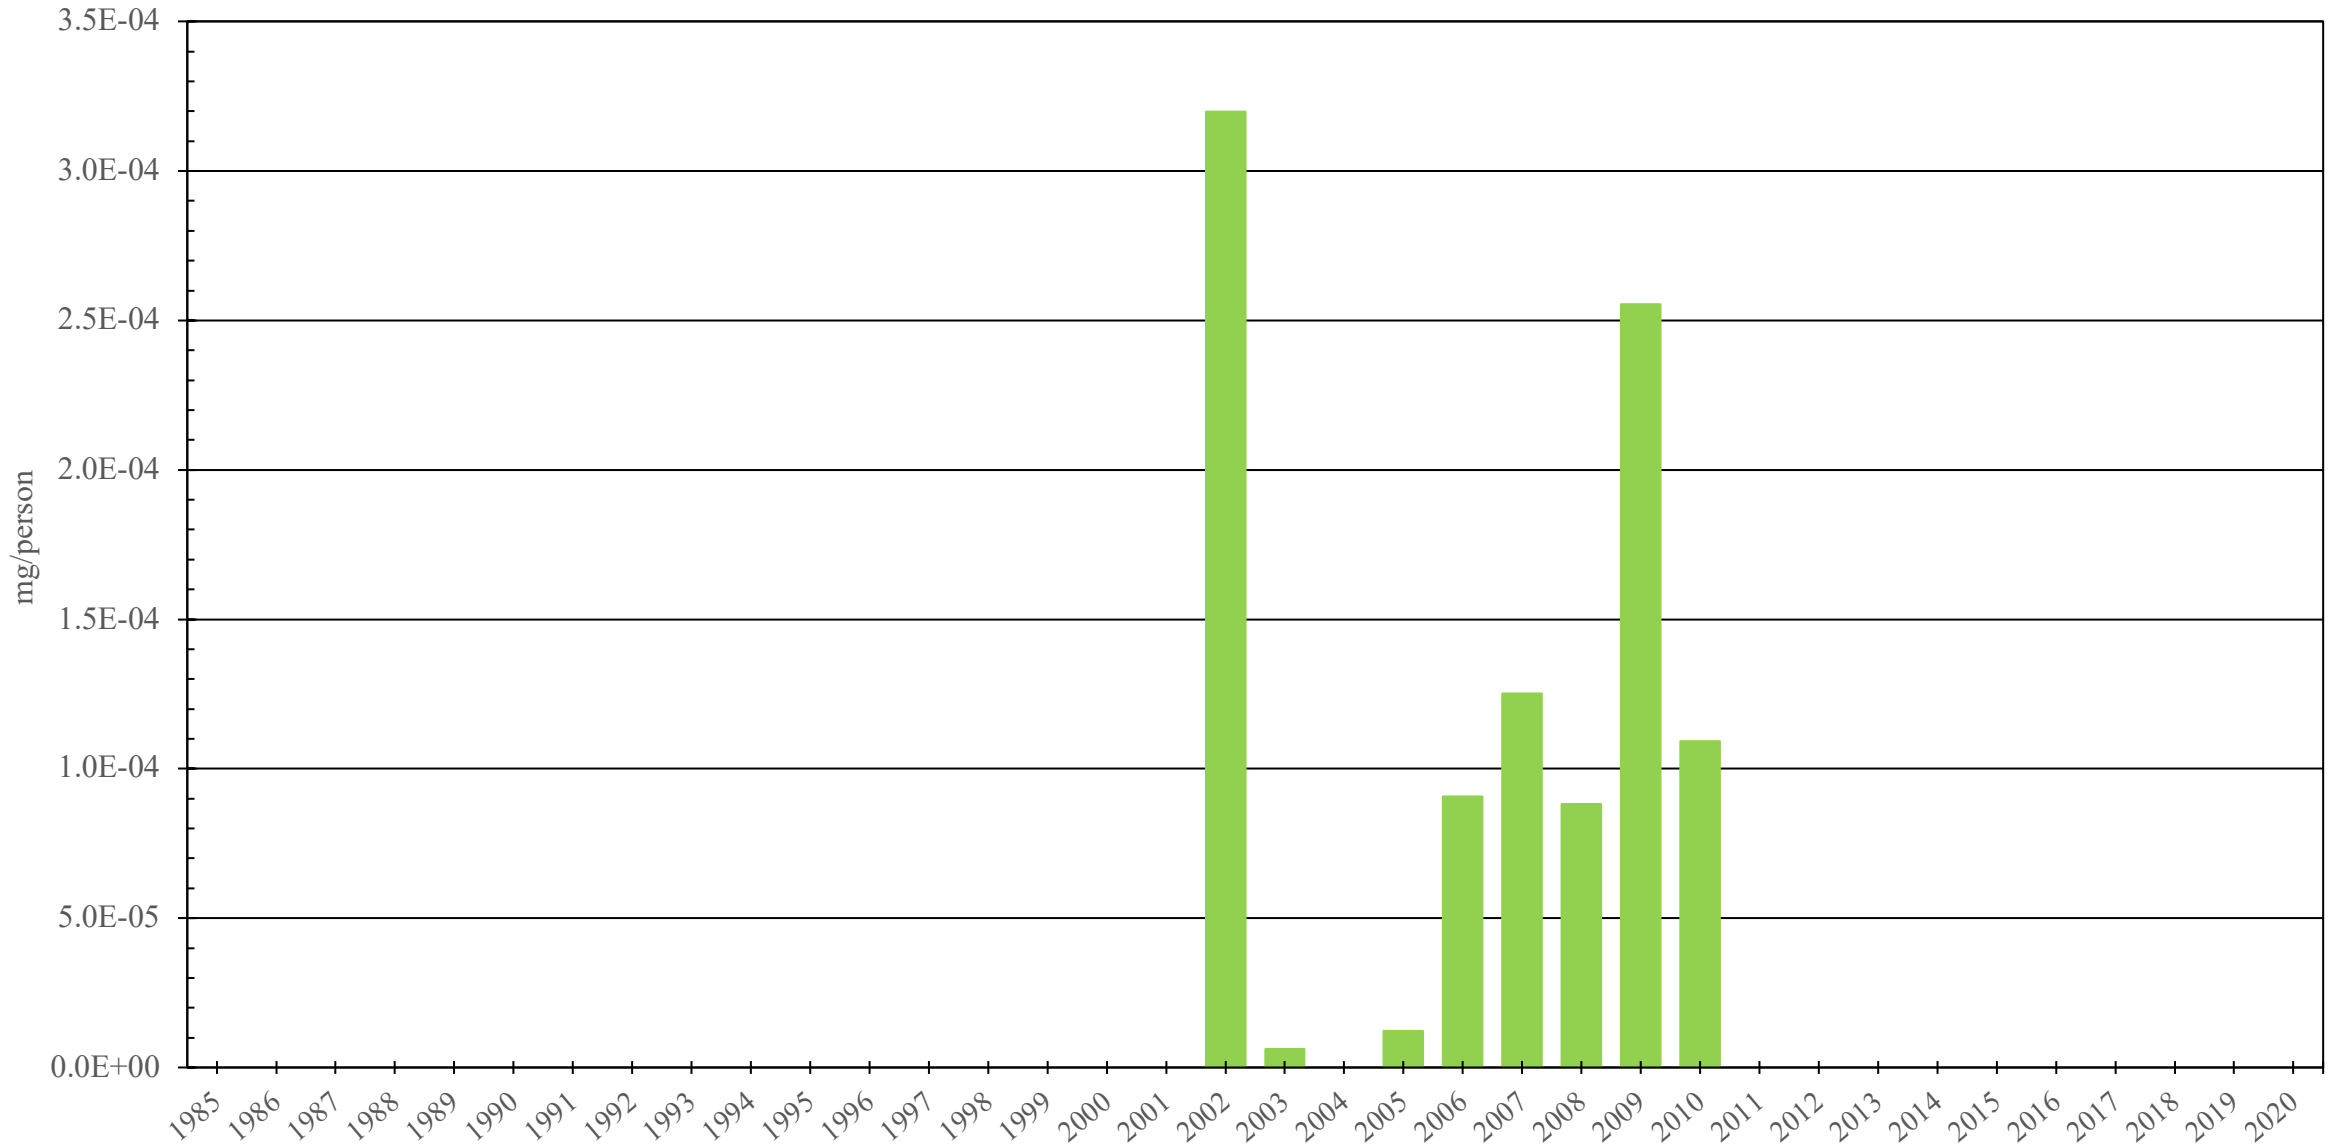

# Saint Lucia

Fentanyl Consumption (mg/person), 1985 - 2020

Sources: International Narcotics Control Board (data); The World Bank (population)

Created by: Walther Global Palliative Care & Supportive Oncology, Indiana University Simon Comprehensive Cancer Center, 2022