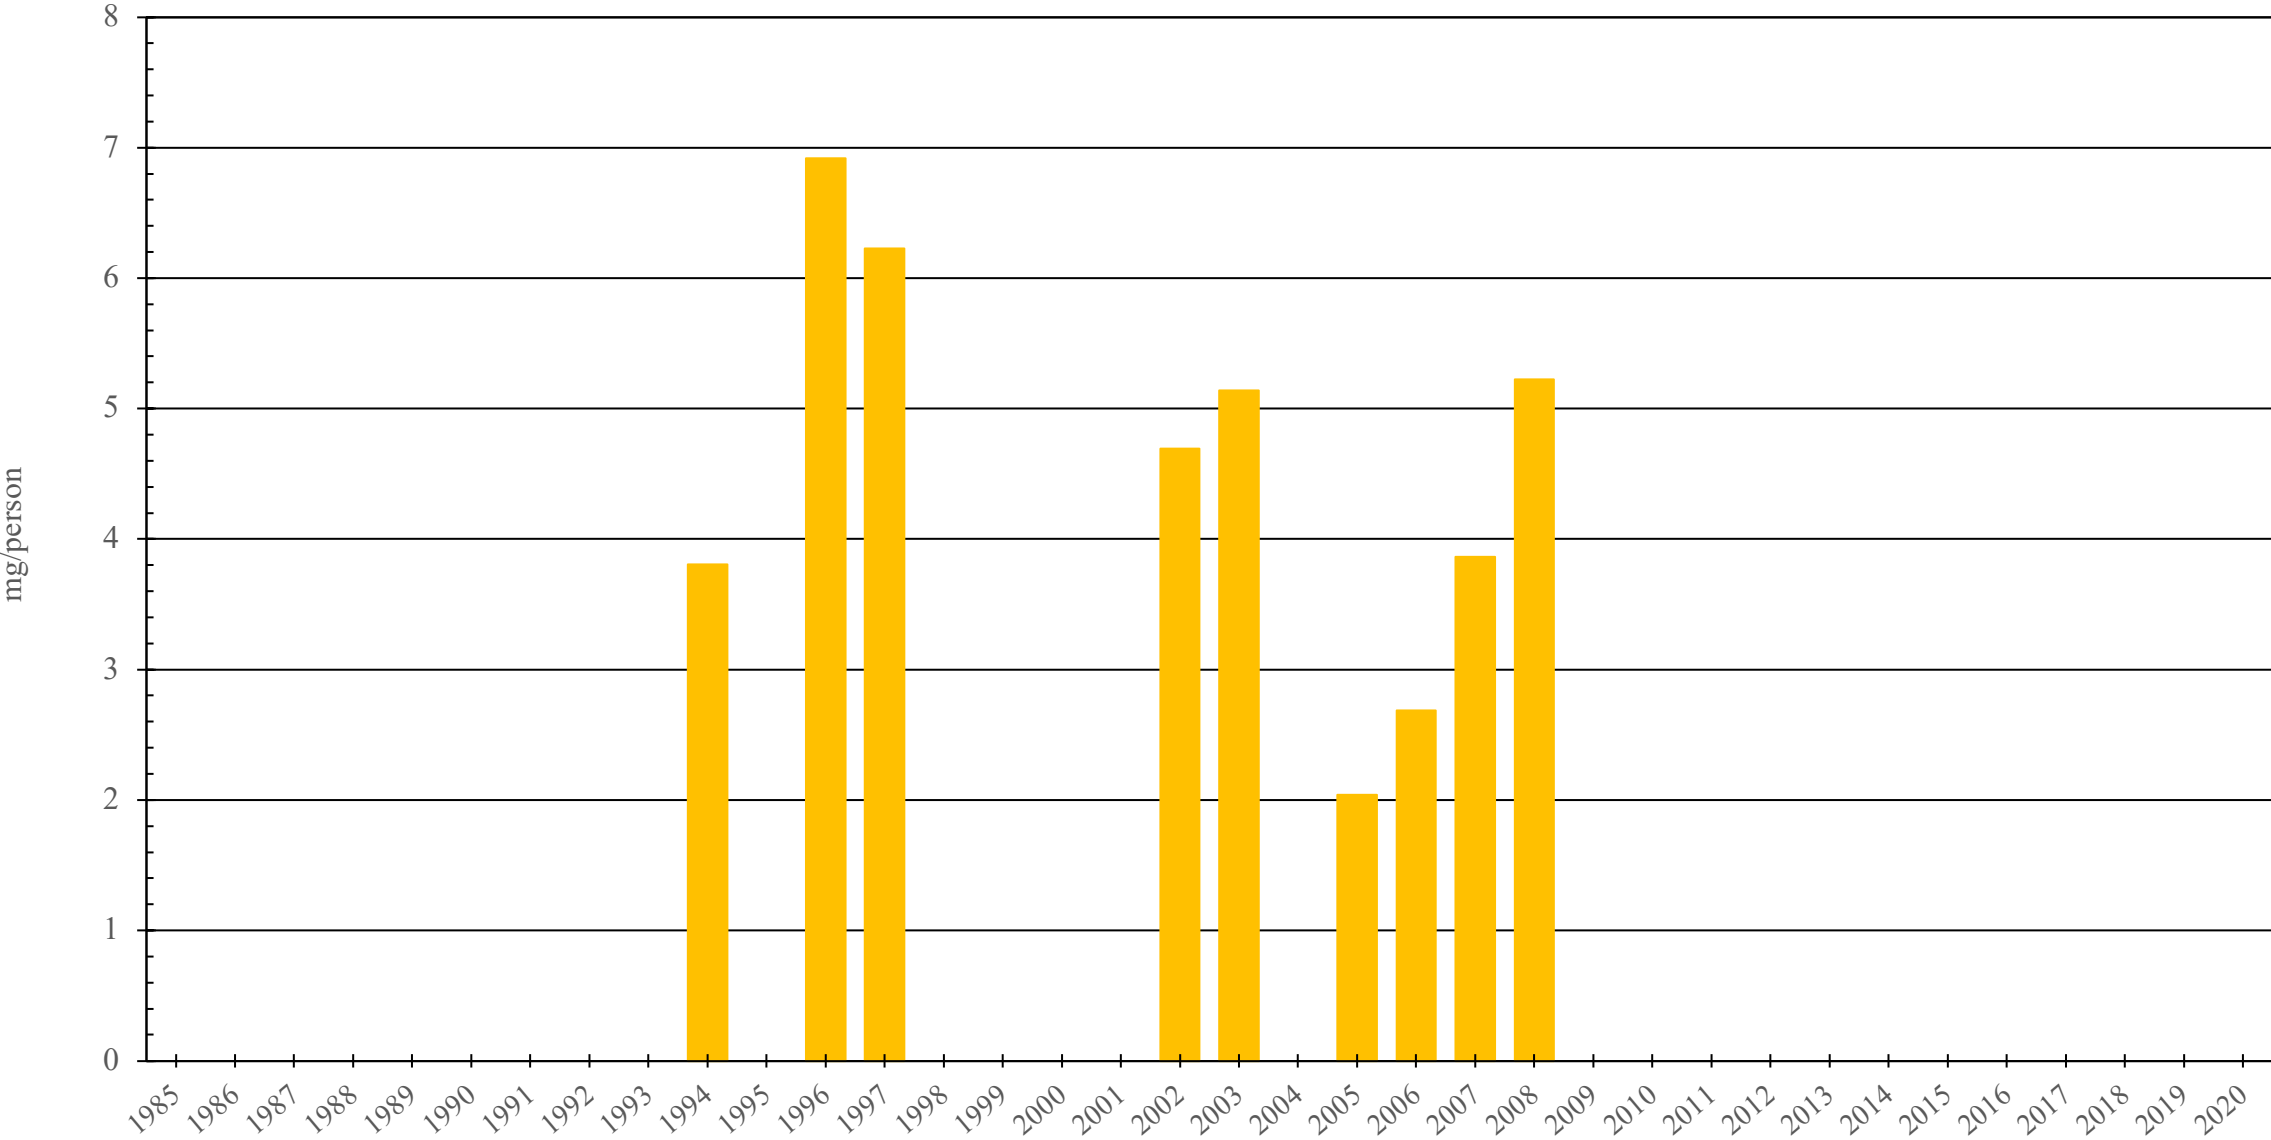

# Saint Lucia

Codeine Consumption (mg/person), 1985 - 2020

Sources: International Narcotics Control Board (data); The World Bank (population)  
Created by: Walther Global Palliative Care & Supportive Oncology, Indiana University Simon Comprehensive Cancer Center, 2022