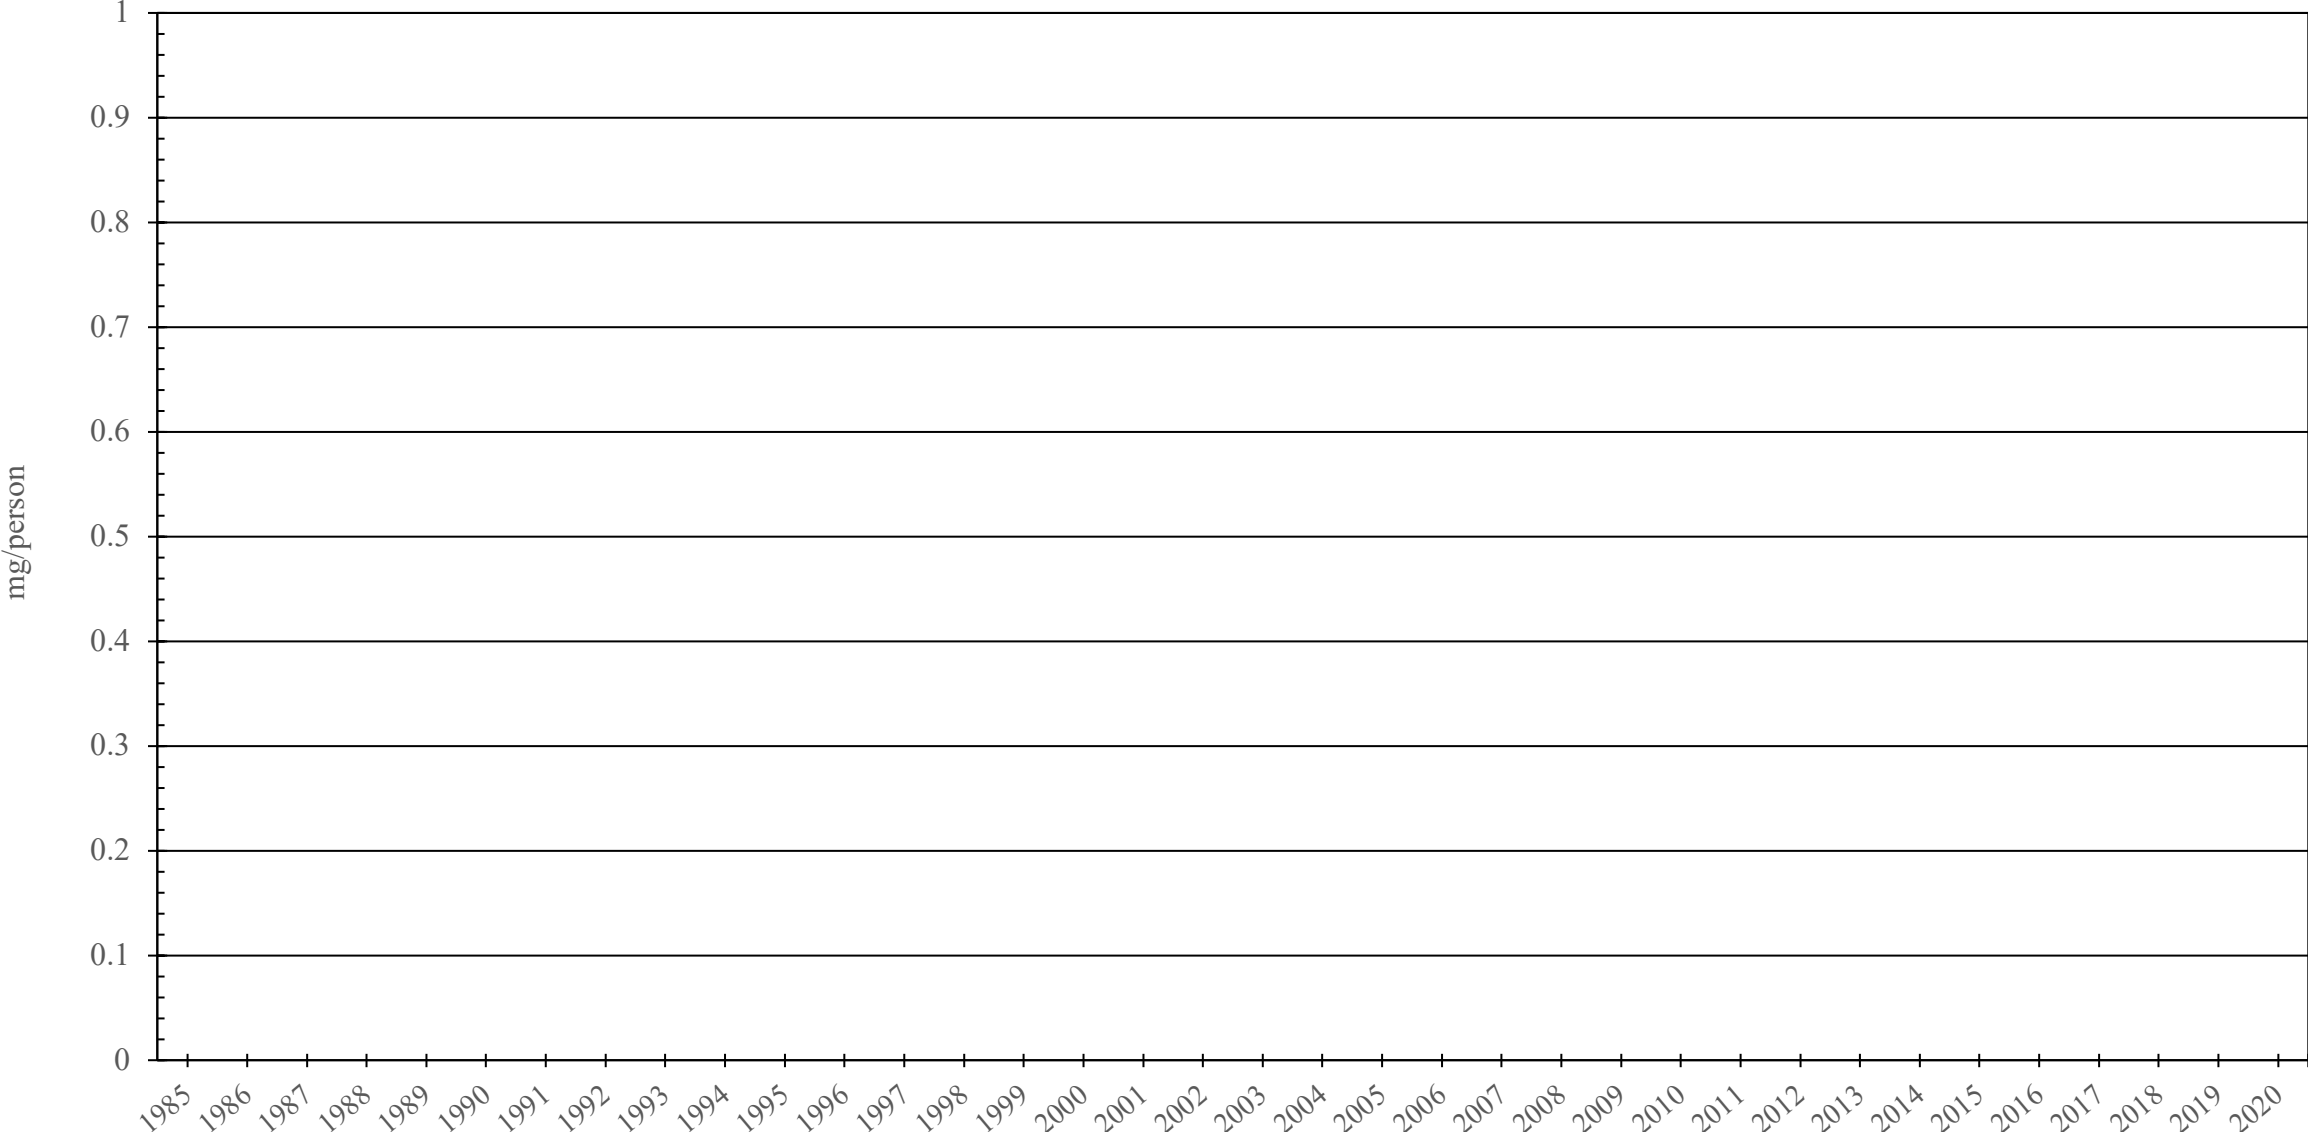

Saint Helena

Oxycodone Consumption (mg/person), 1985 - 2020

Sources: International Narcotics Control Board (data); United Nations Statistics Division (population)
Created by: Walther Global Palliative Care & Supportive Oncology, Indiana University Simon Comprehensive Cancer Center, 2022