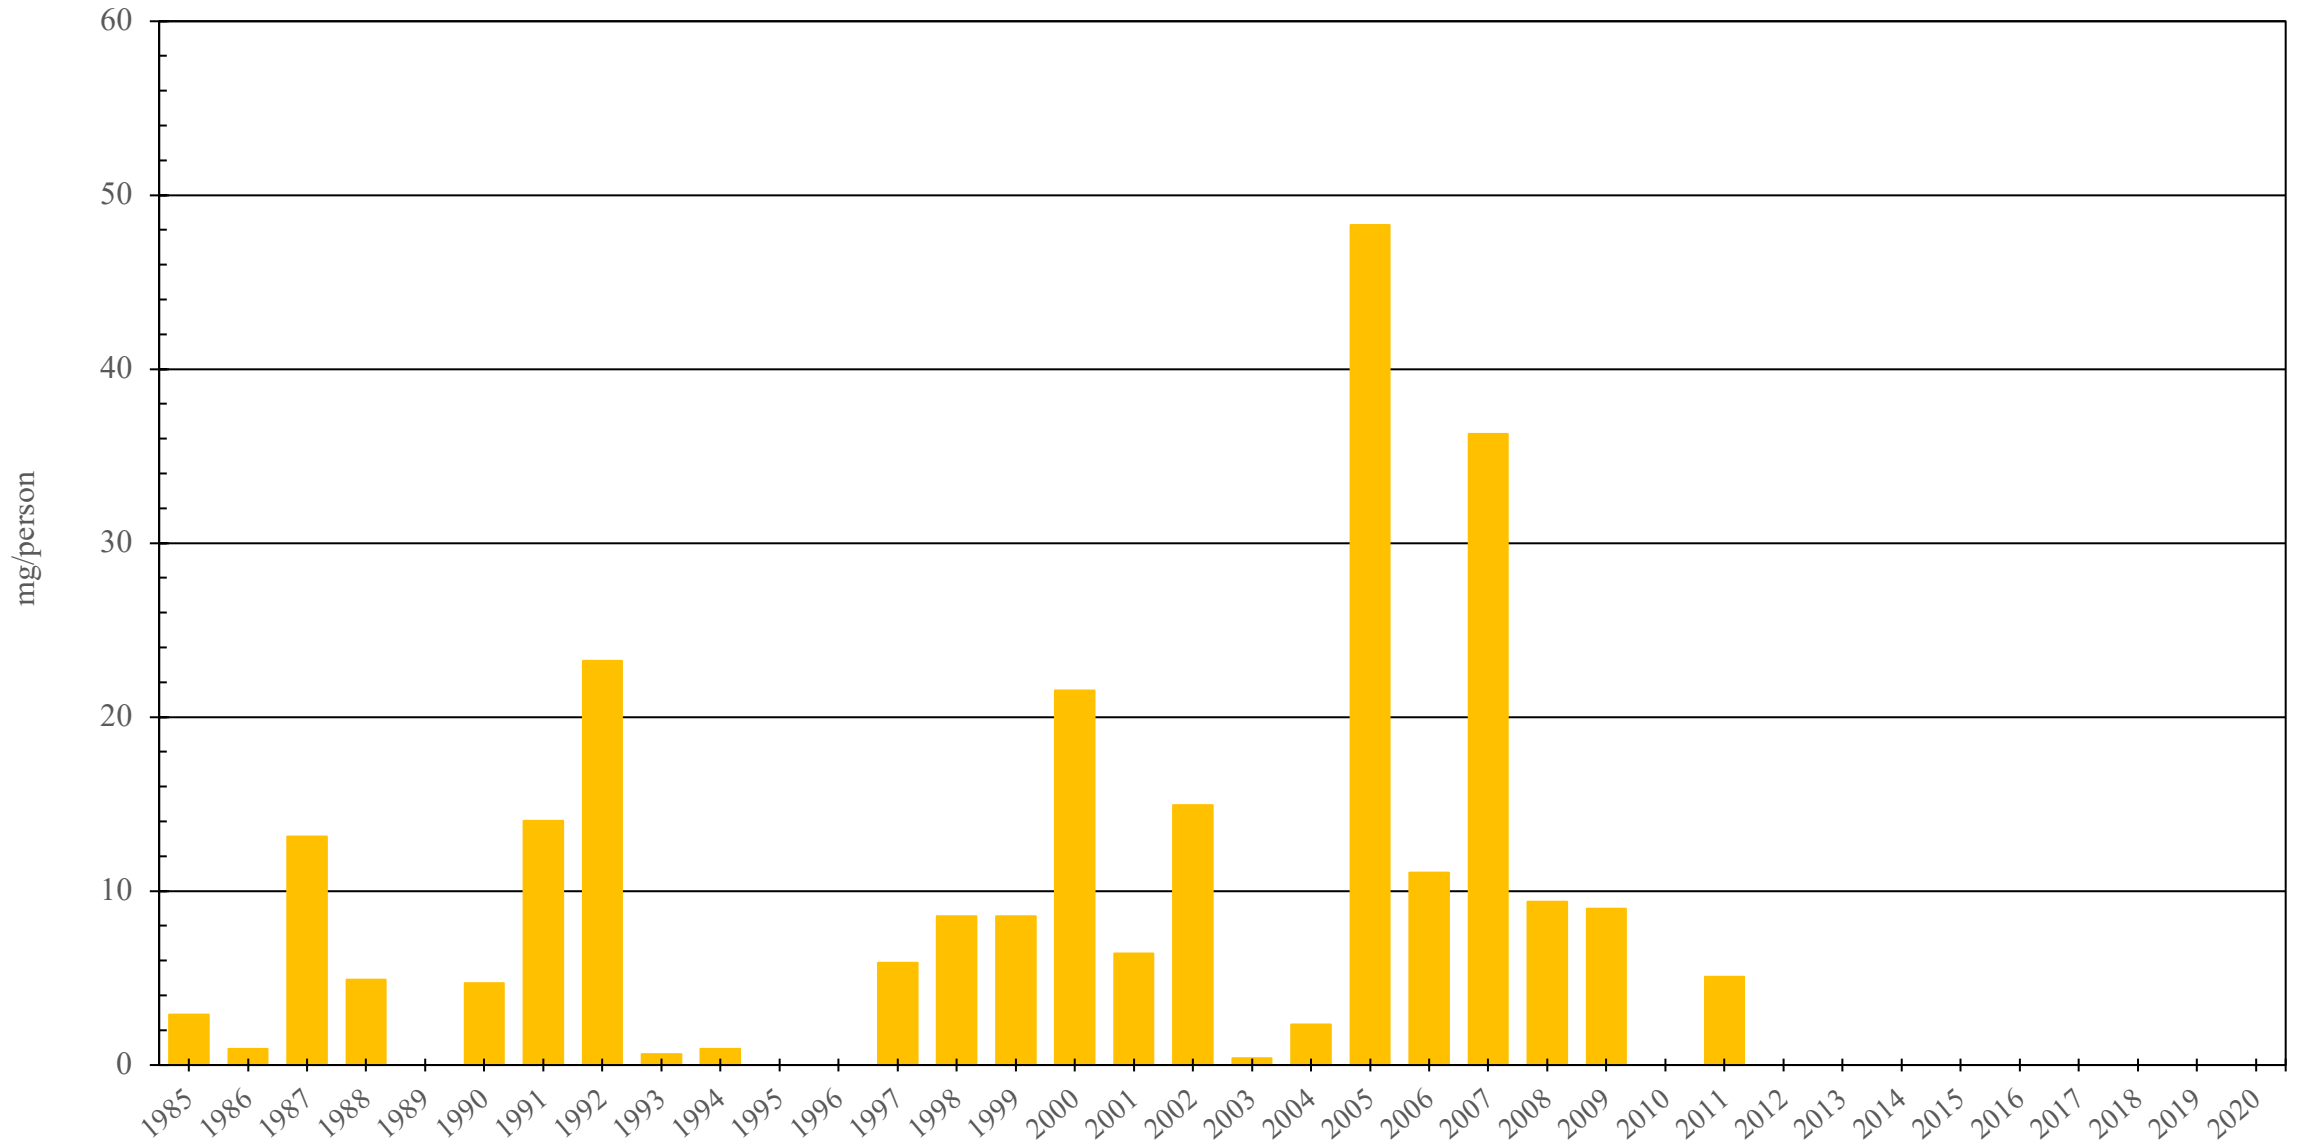

Saint Helena

Codeine Consumption (mg/person), 1985 - 2020

Sources: International Narcotics Control Board (data); United Nations Statistics Division (population)

Created by: Walther Global Palliative Care & Supportive Oncology, Indiana University Simon Comprehensive Cancer Center, 2022