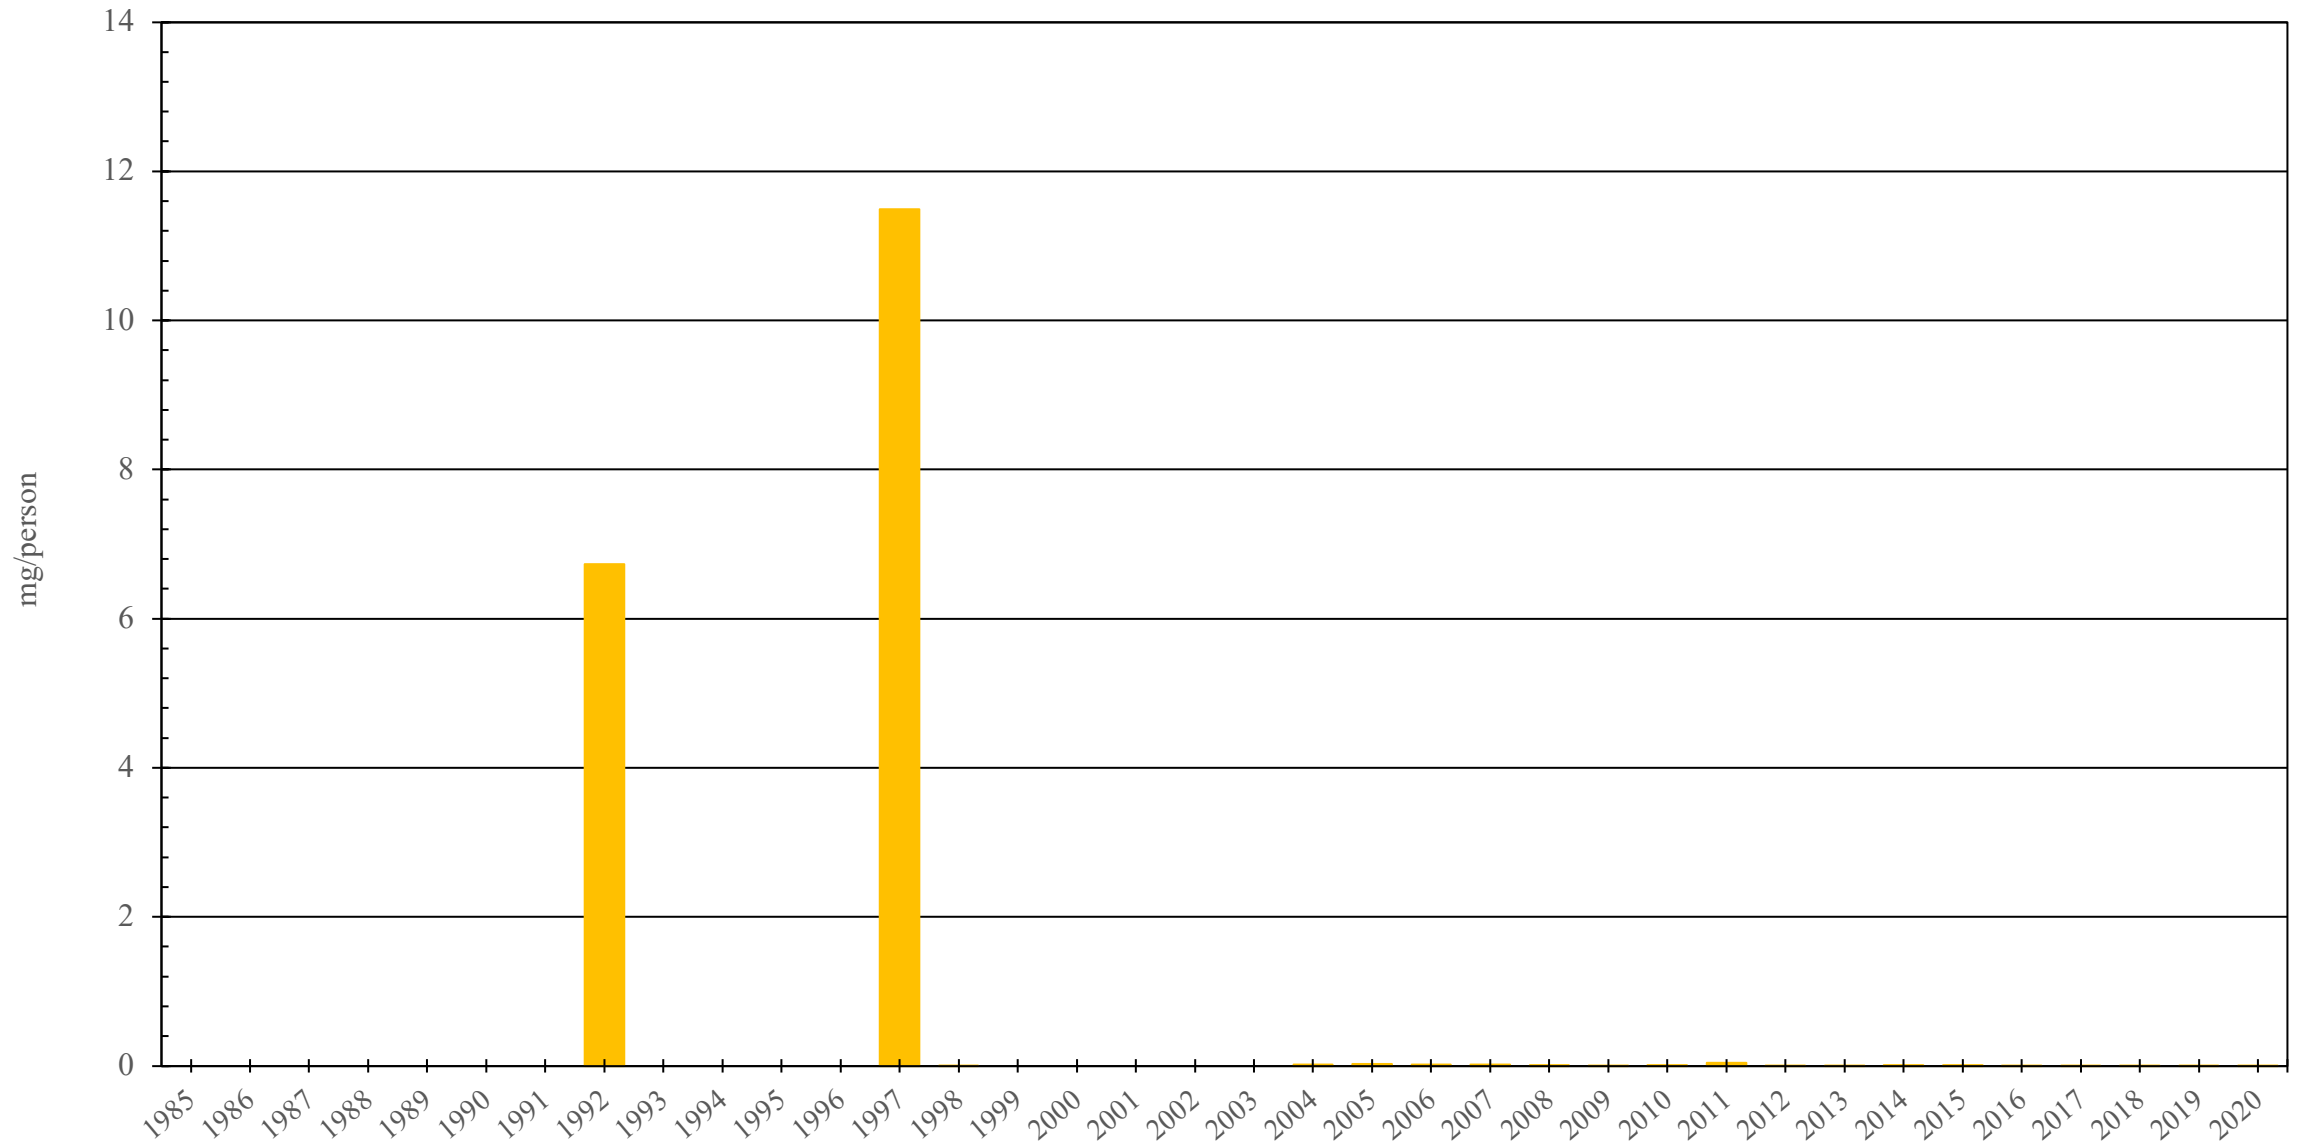

Russian Federation

Codeine Consumption (mg/person), 1985 - 2020

Sources: International Narcotics Control Board (data); The World Bank (population)

Created by: Walther Global Palliative Care & Supportive Oncology, Indiana University Simon Comprehensive Cancer Center, 2022