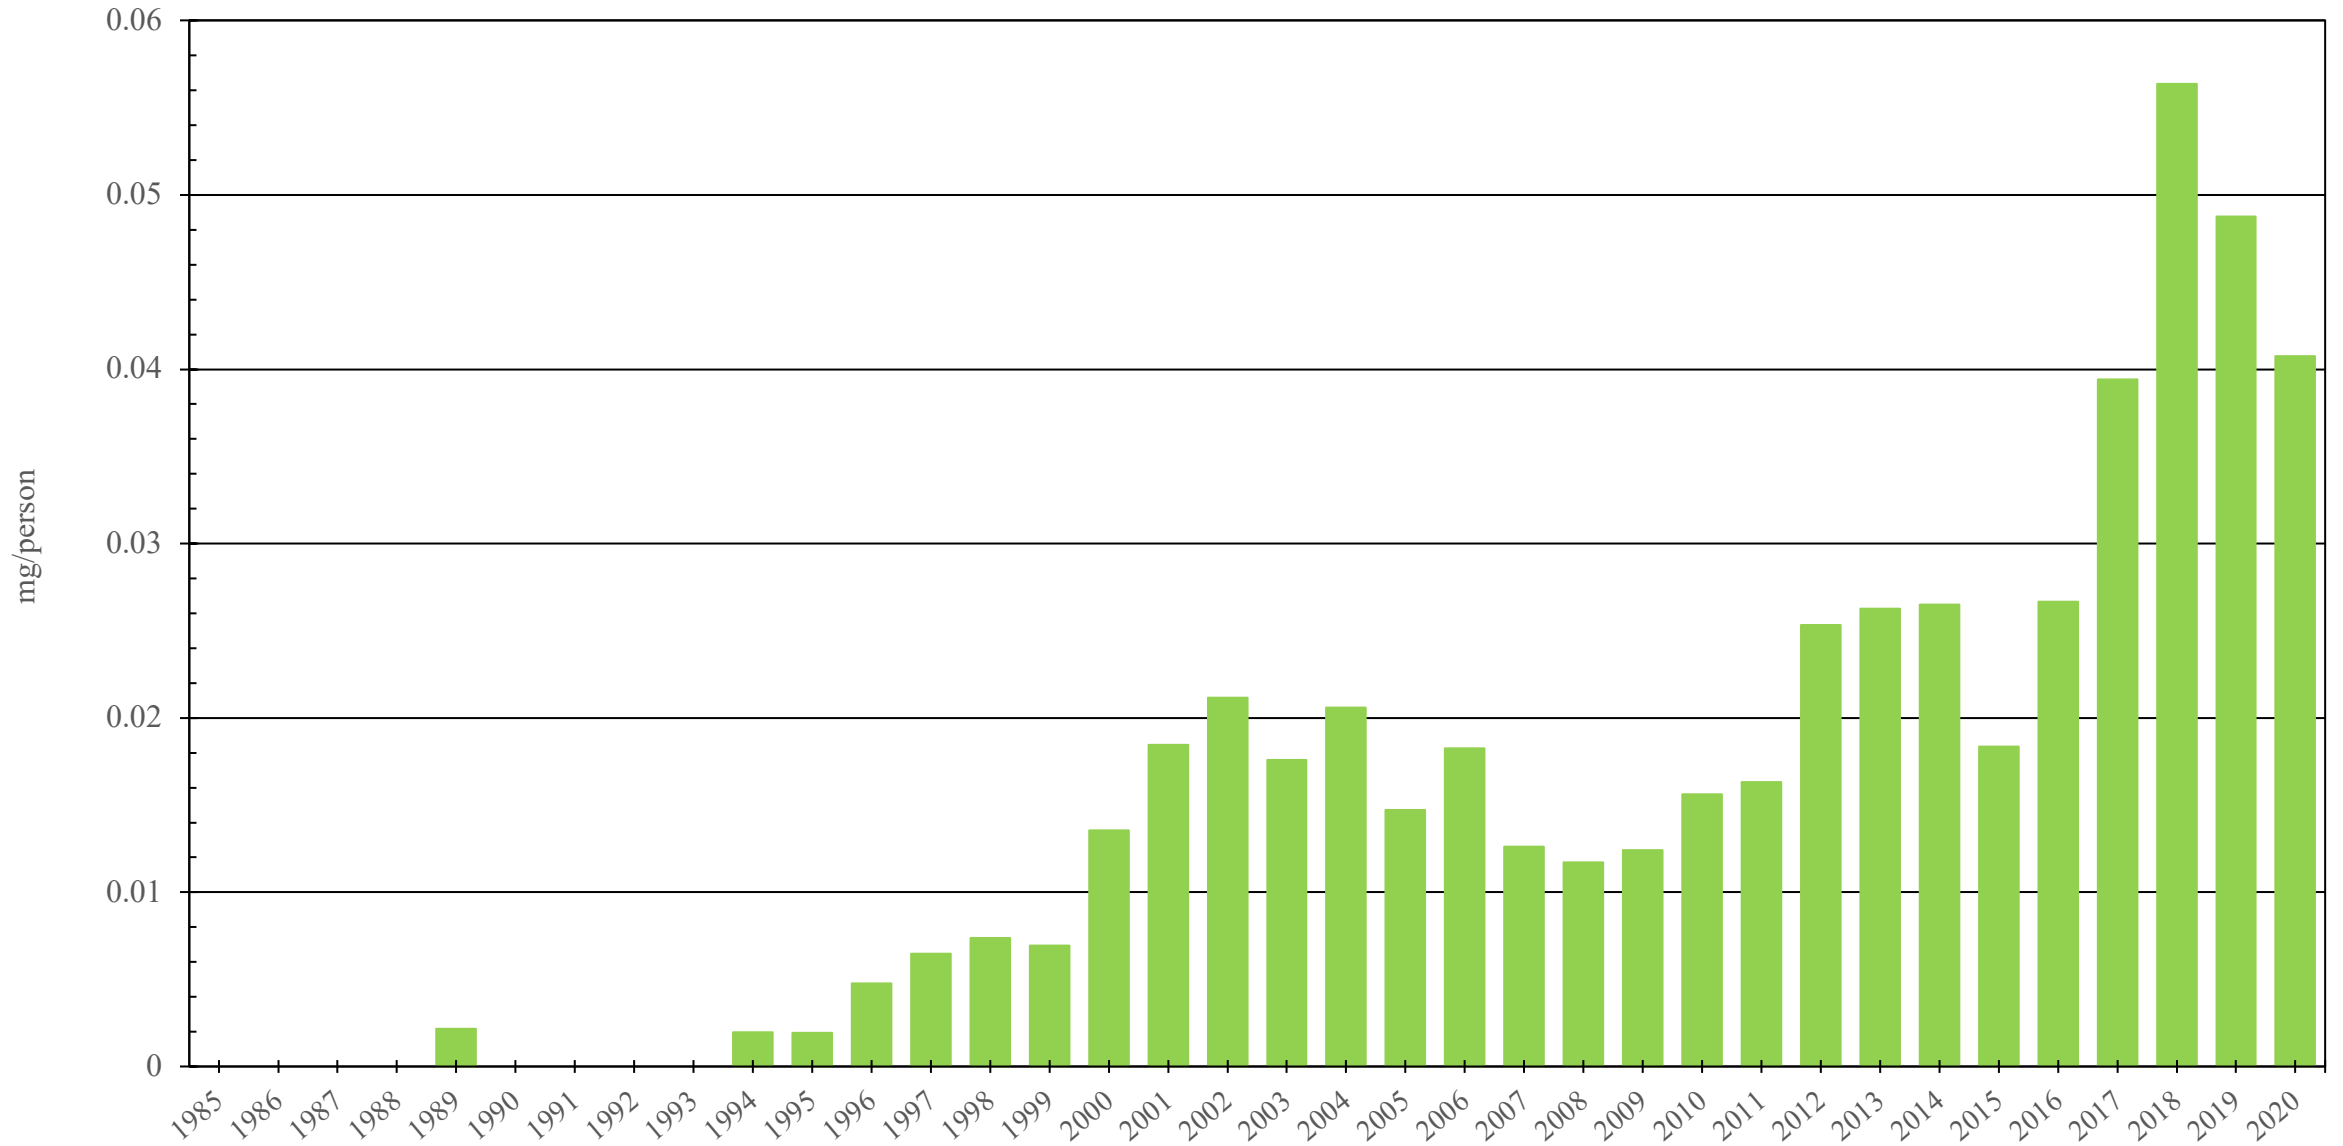

Qatar

Fentanyl Consumption (mg/person), 1985 - 2020

Sources: International Narcotics Control Board (data); The World Bank (population)

Created by: Walther Global Palliative Care & Supportive Oncology, Indiana University Simon Comprehensive Cancer Center, 2022