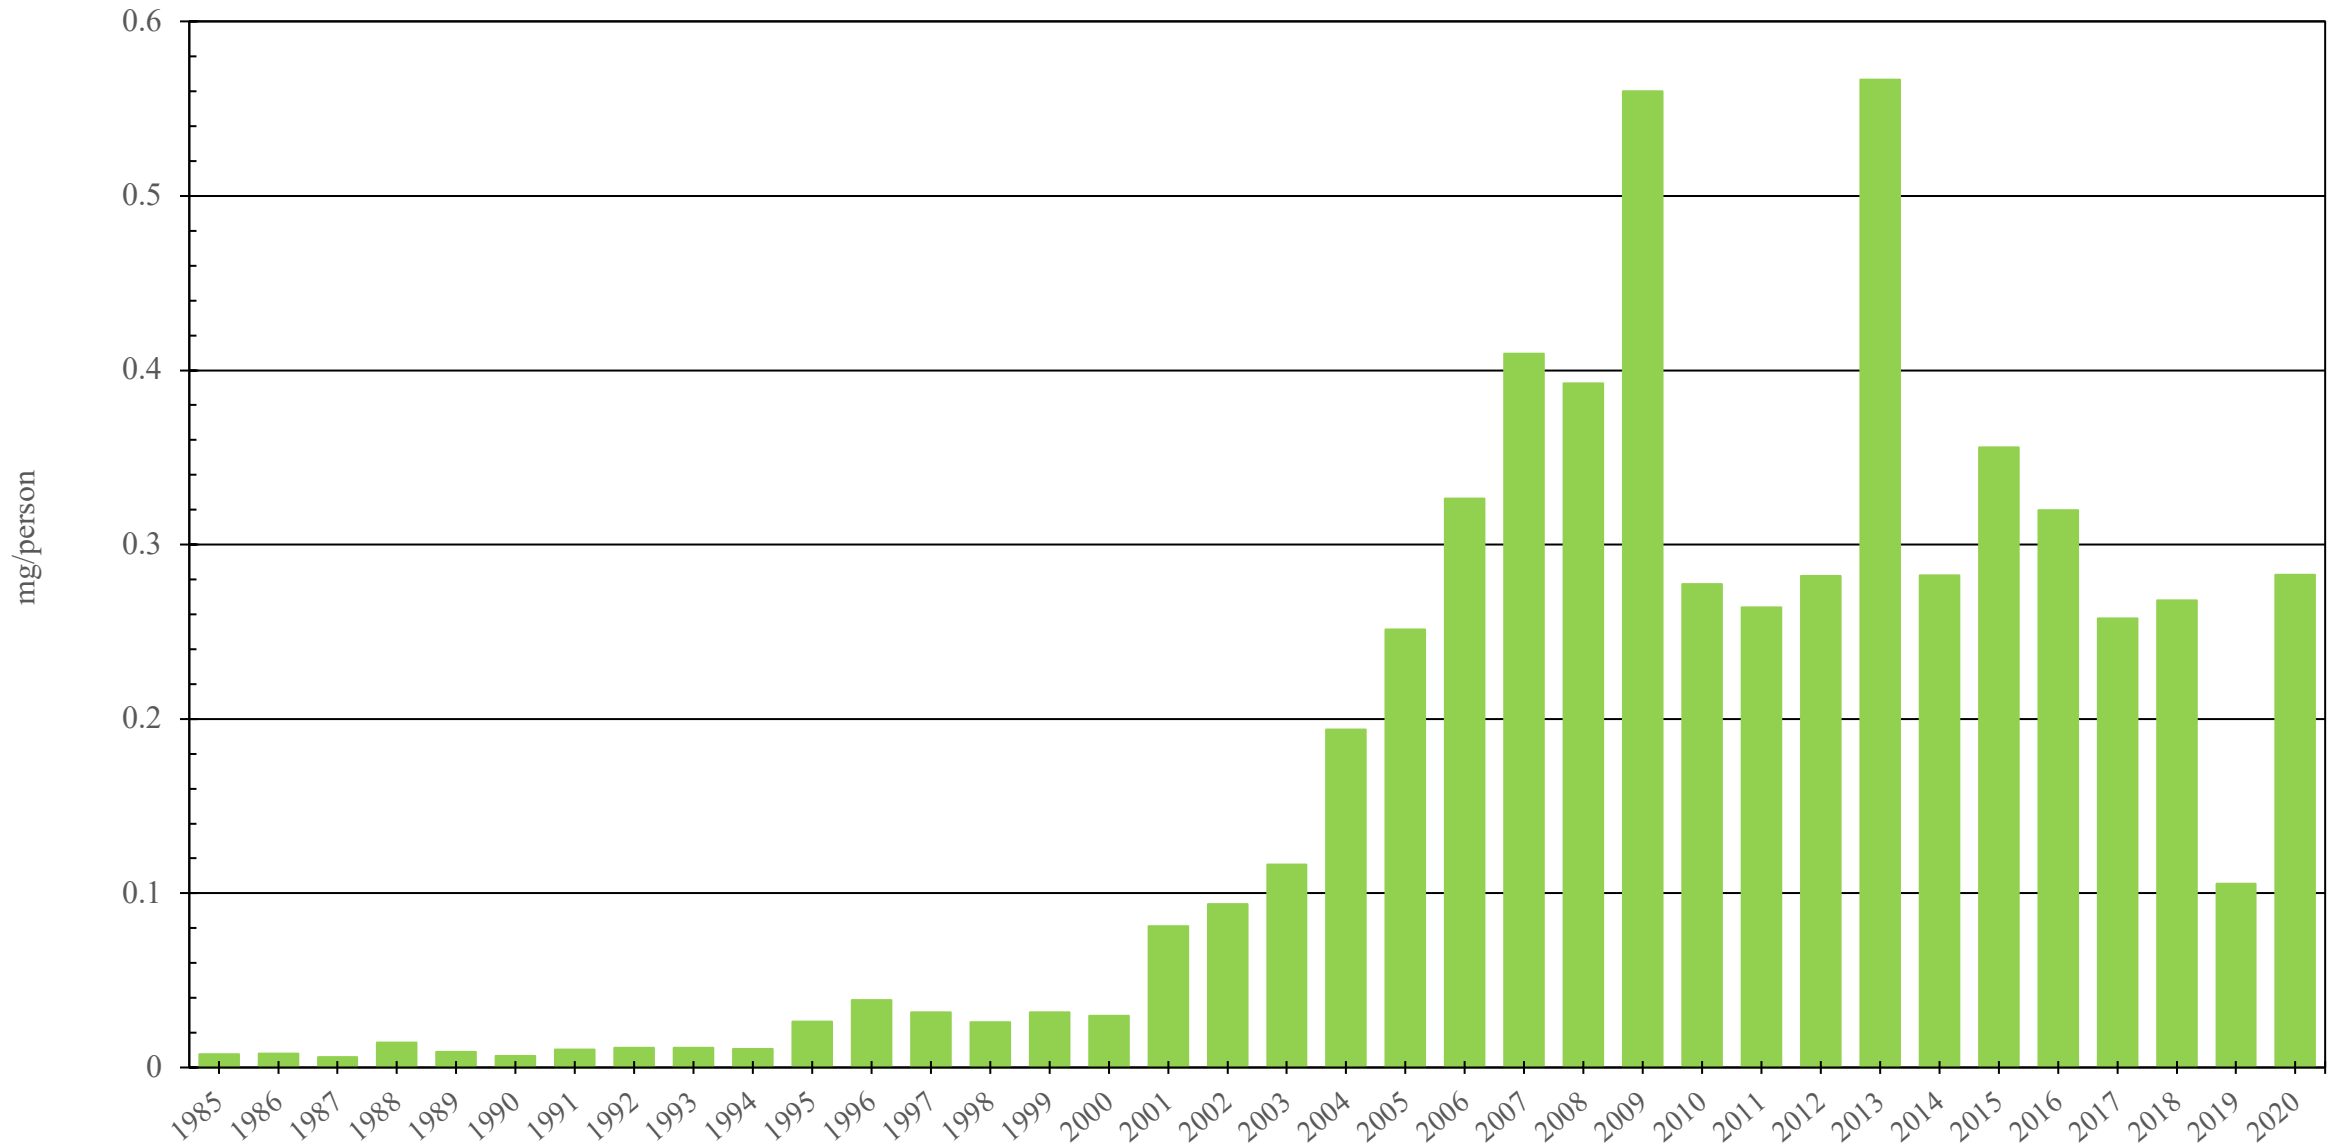

Poland

Fentanyl Consumption (mg/person), 1985 - 2020

Sources: International Narcotics Control Board (data); The World Bank (population)

Created by: Walther Global Palliative Care & Supportive Oncology, Indiana University Simon Comprehensive Cancer Center, 2022