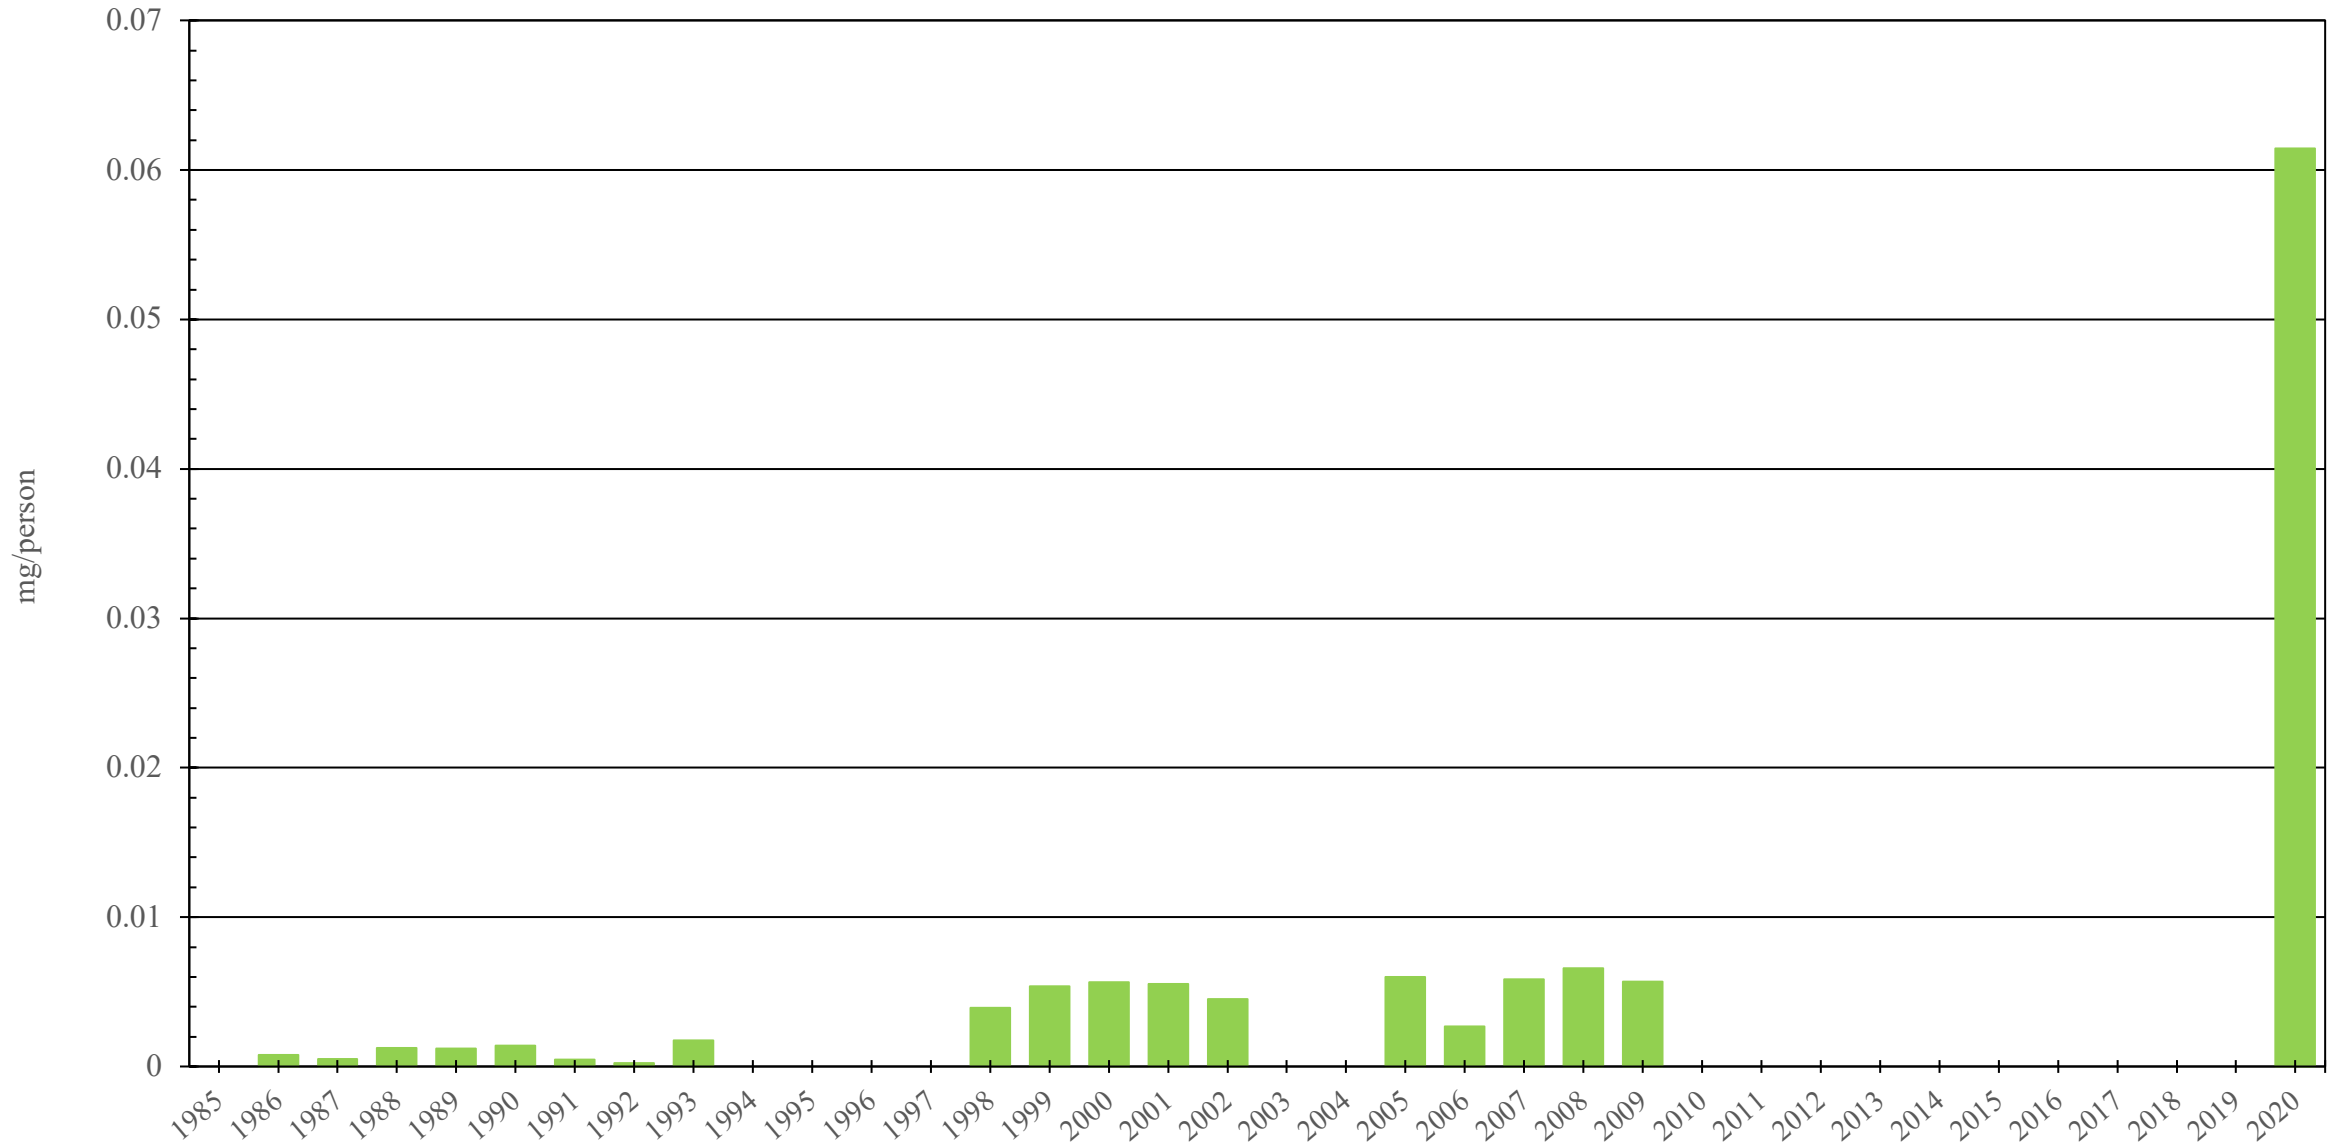

Paraguay

Fentanyl Consumption (mg/person), 1985 - 2020

Sources: International Narcotics Control Board (data); The World Bank (population)

Created by: Walther Global Palliative Care & Supportive Oncology, Indiana University Simon Comprehensive Cancer Center, 2022