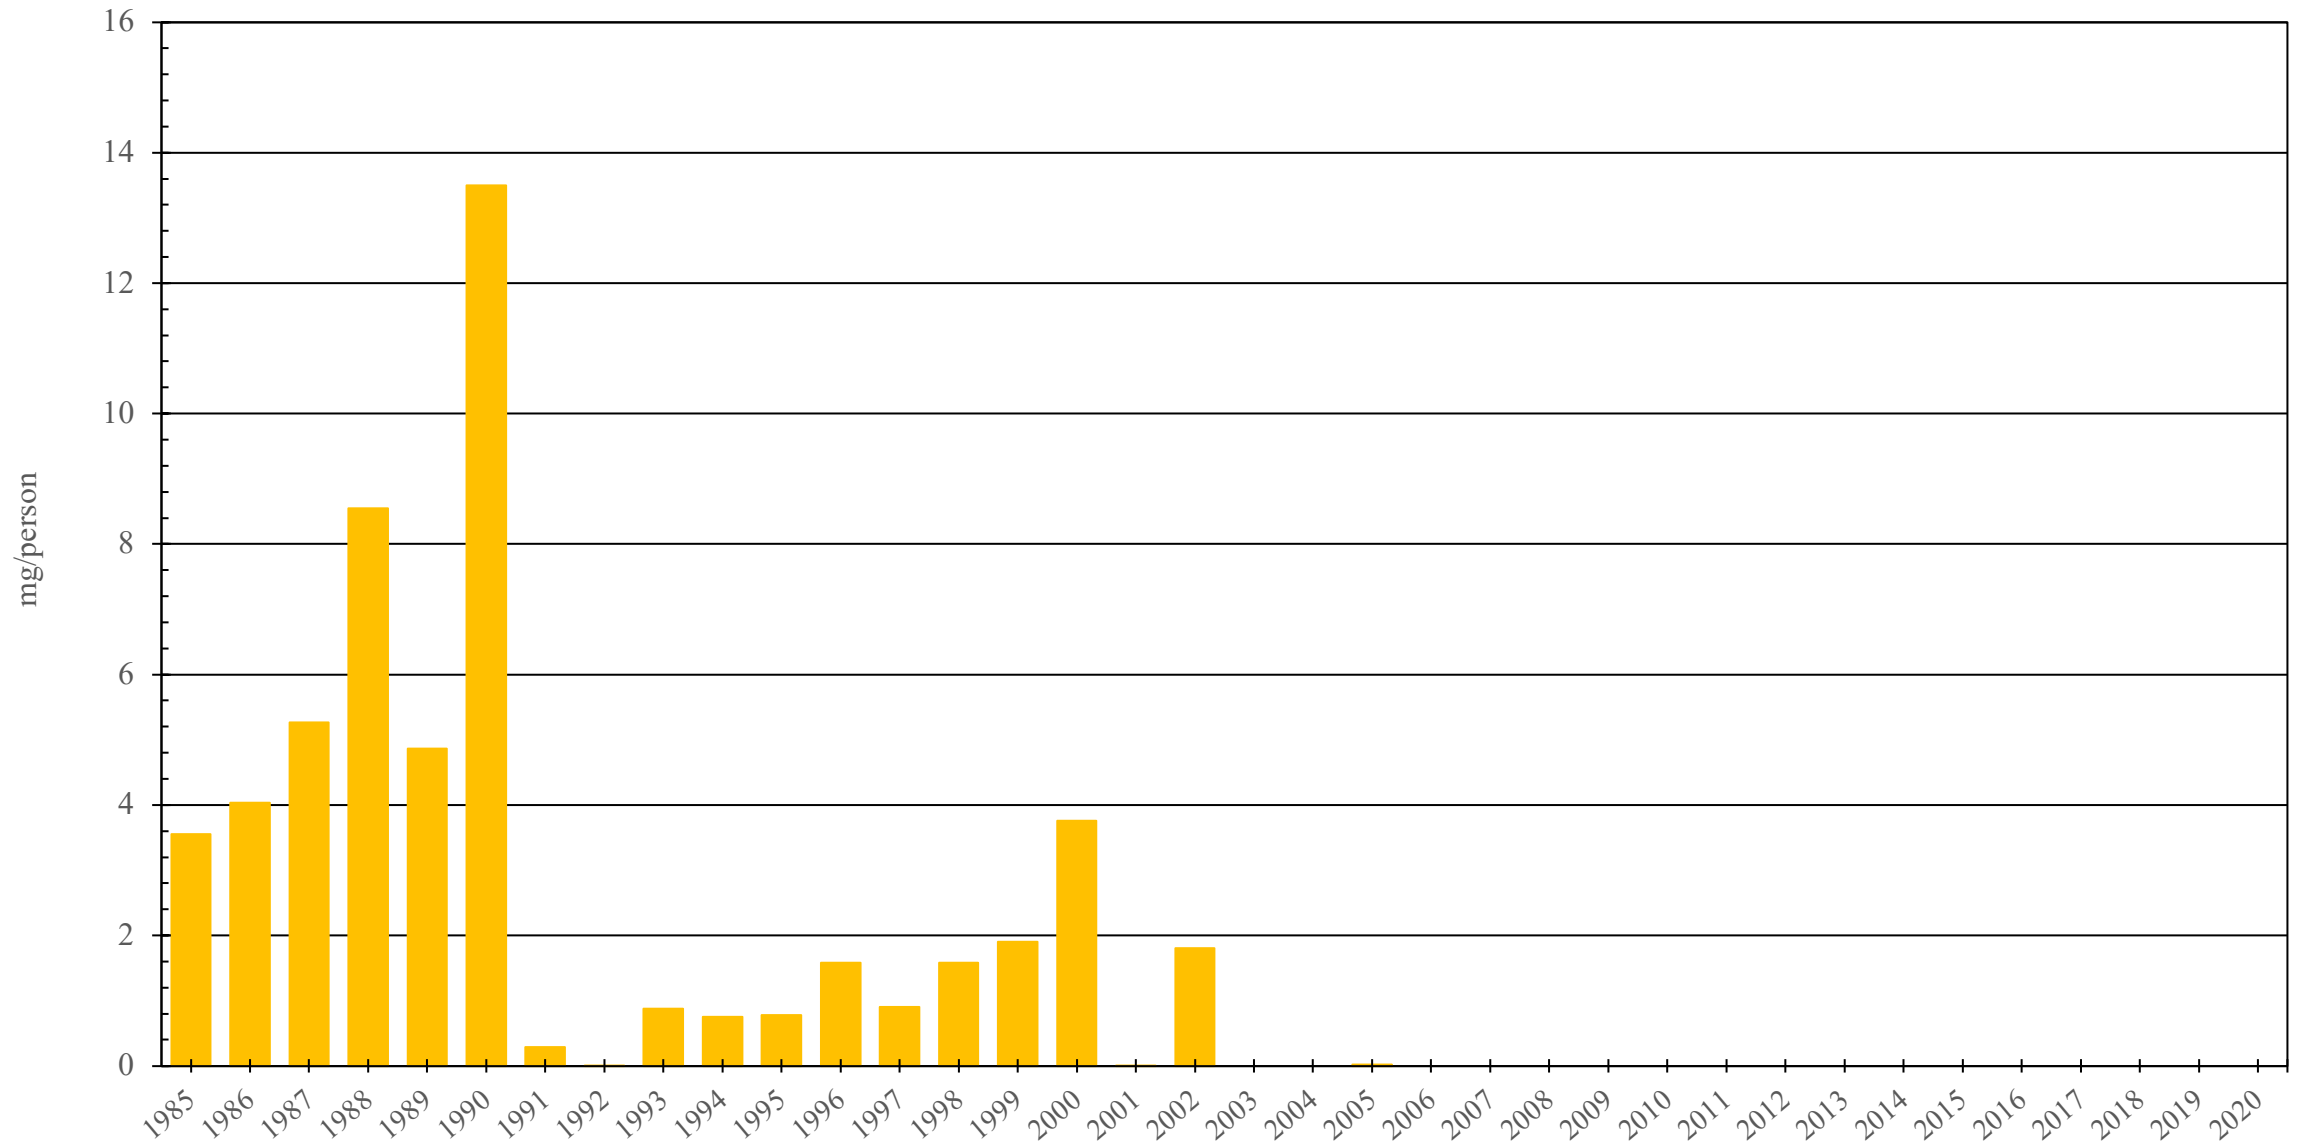

# Paraguay

Codeine Consumption (mg/person), 1985 - 2020

Sources: International Narcotics Control Board (data); The World Bank (population)

Created by: Walther Global Palliative Care & Supportive Oncology, Indiana University Simon Comprehensive Cancer Center, 2022