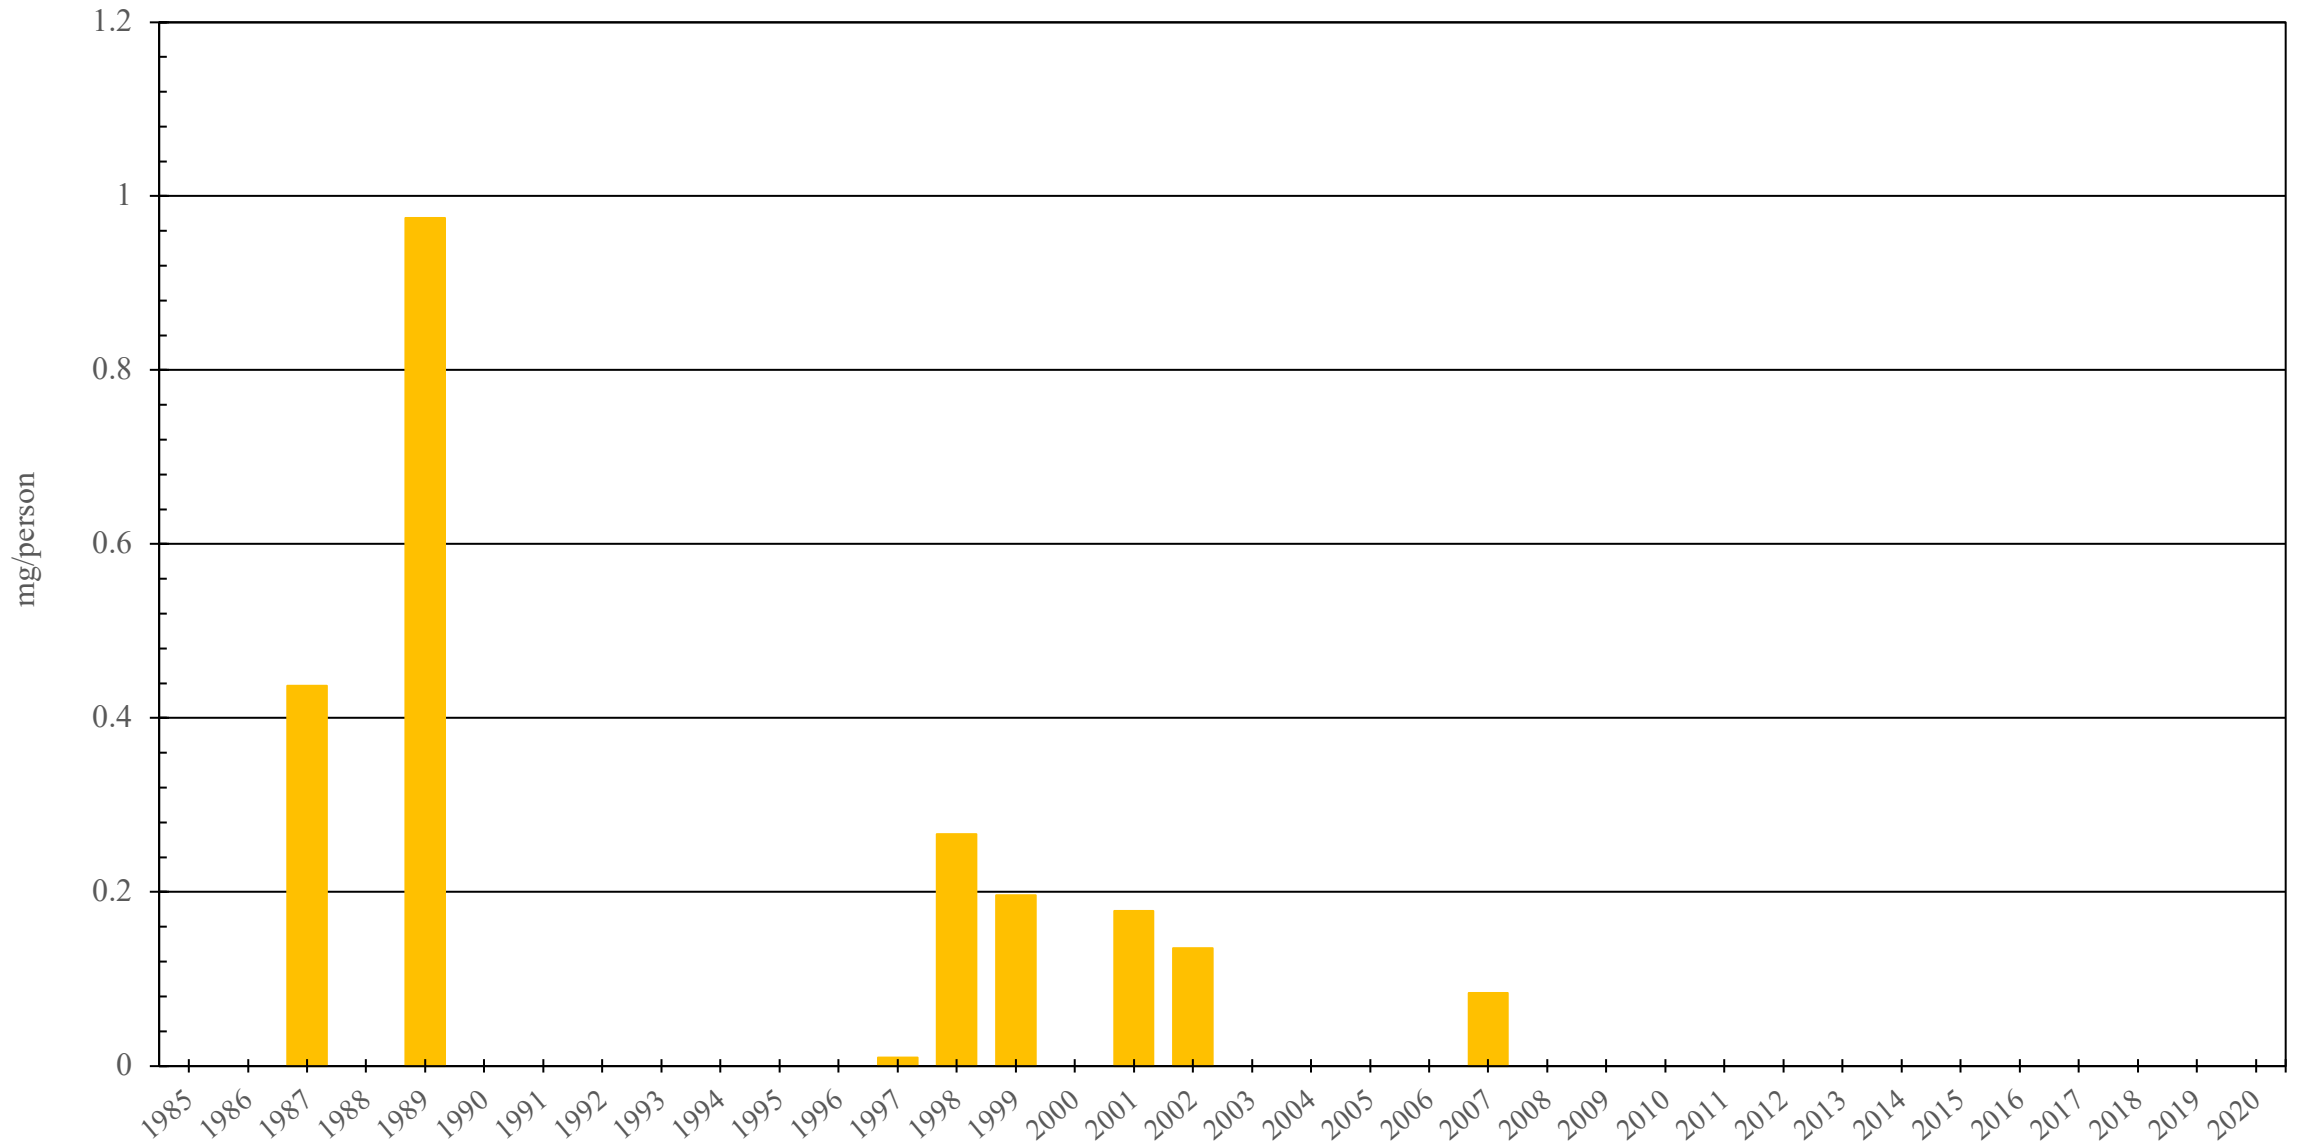

Papua New Guinea

Codeine Consumption (mg/person), 1985 - 2020

Sources: International Narcotics Control Board (data); The World Bank (population)

Created by: Walther Global Palliative Care & Supportive Oncology, Indiana University Simon Comprehensive Cancer Center, 2022