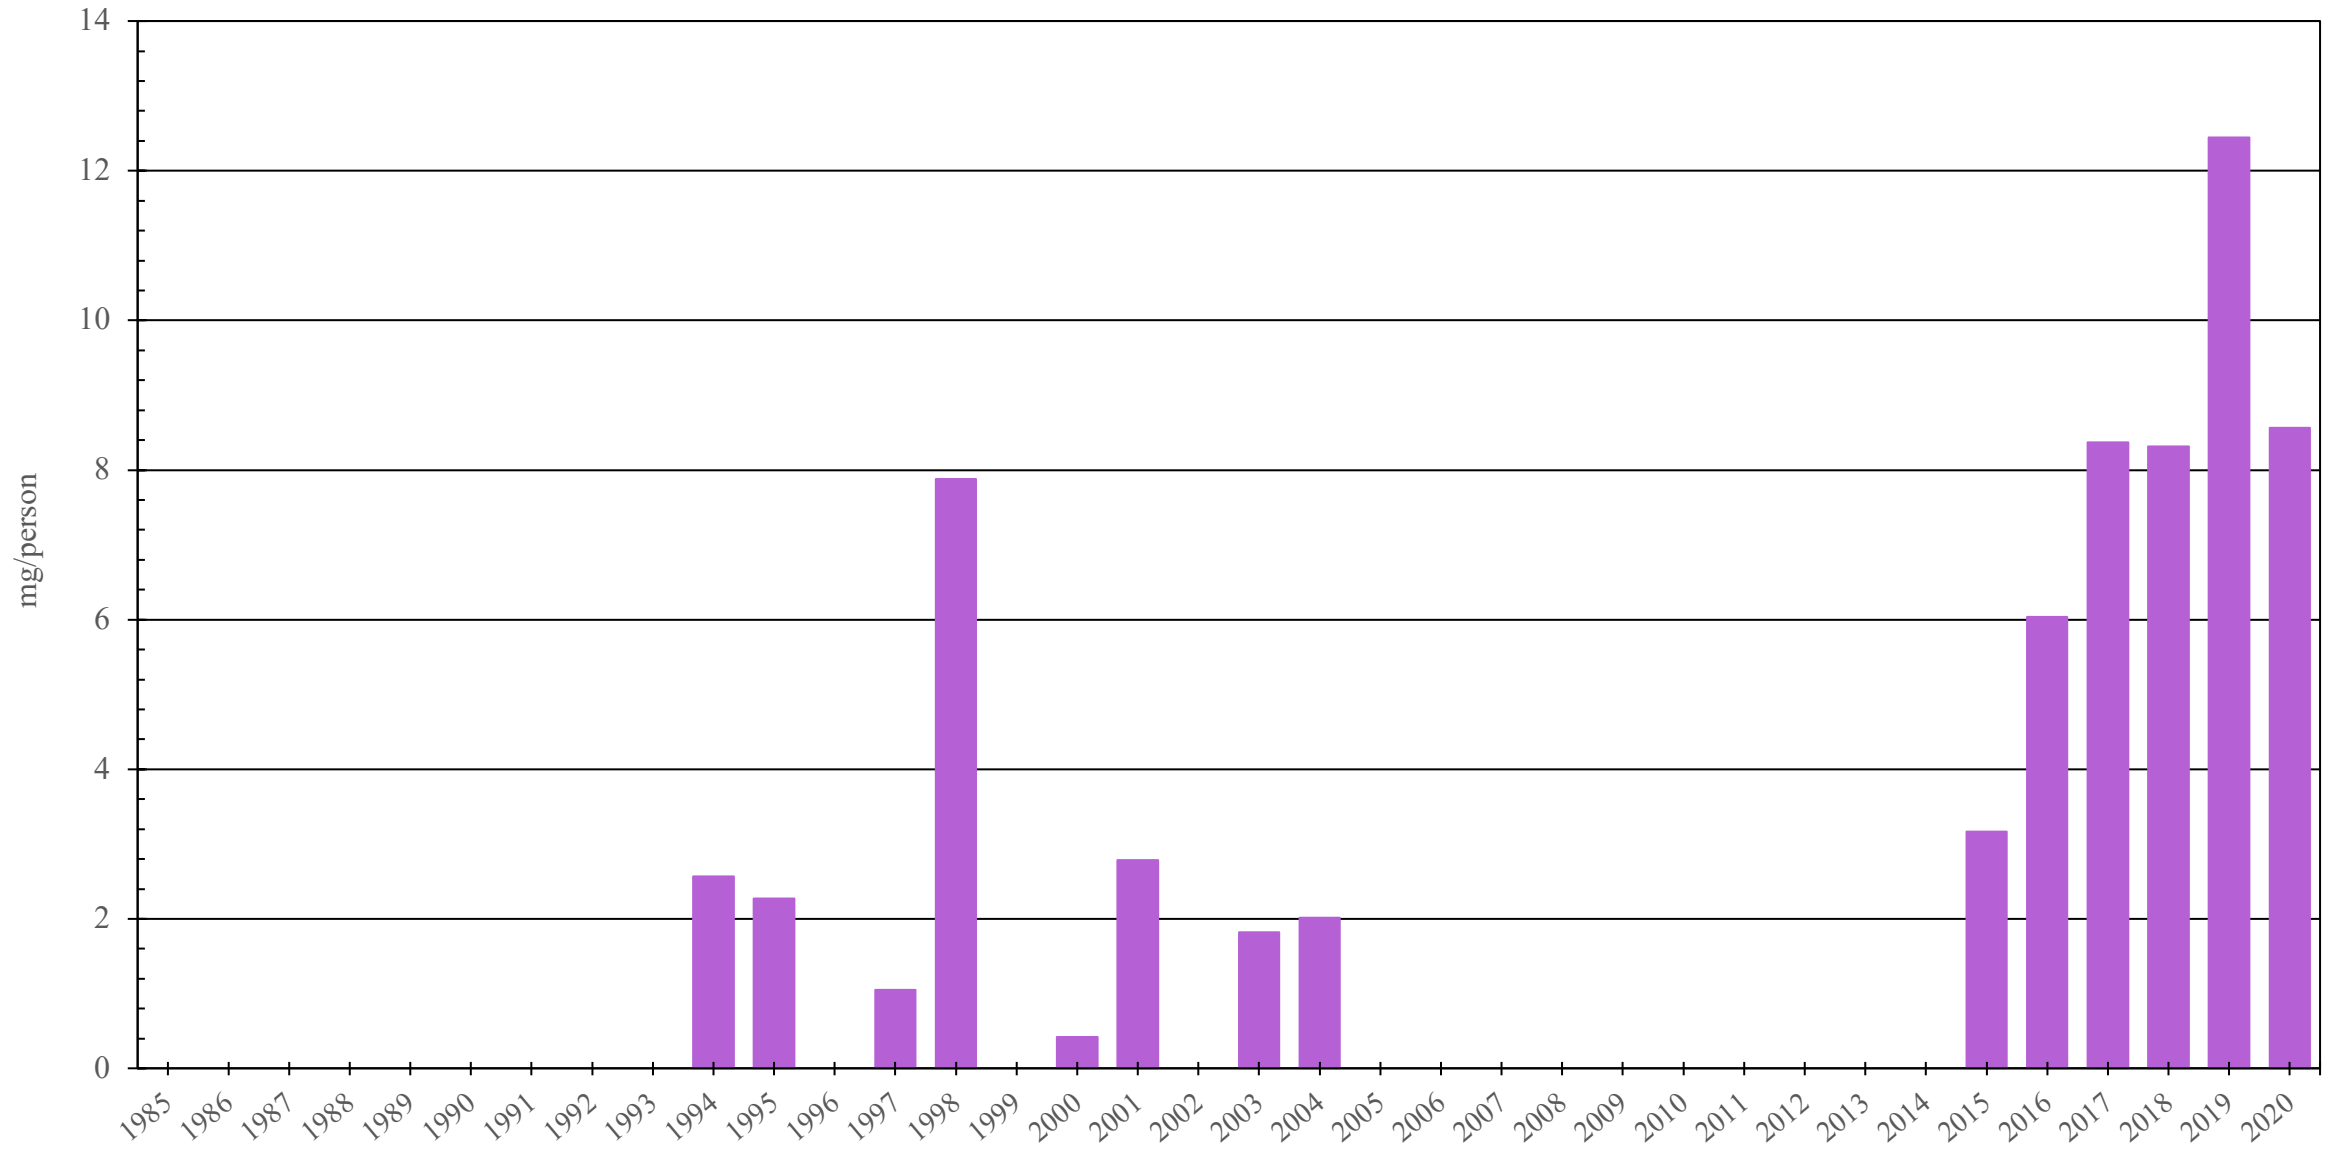

Palau

Oxycodone Consumption (mg/person), 1985 - 2020

Sources: International Narcotics Control Board (data); The World Bank (population)

Created by: Walther Global Palliative Care & Supportive Oncology, Indiana University Simon Comprehensive Cancer Center, 2022