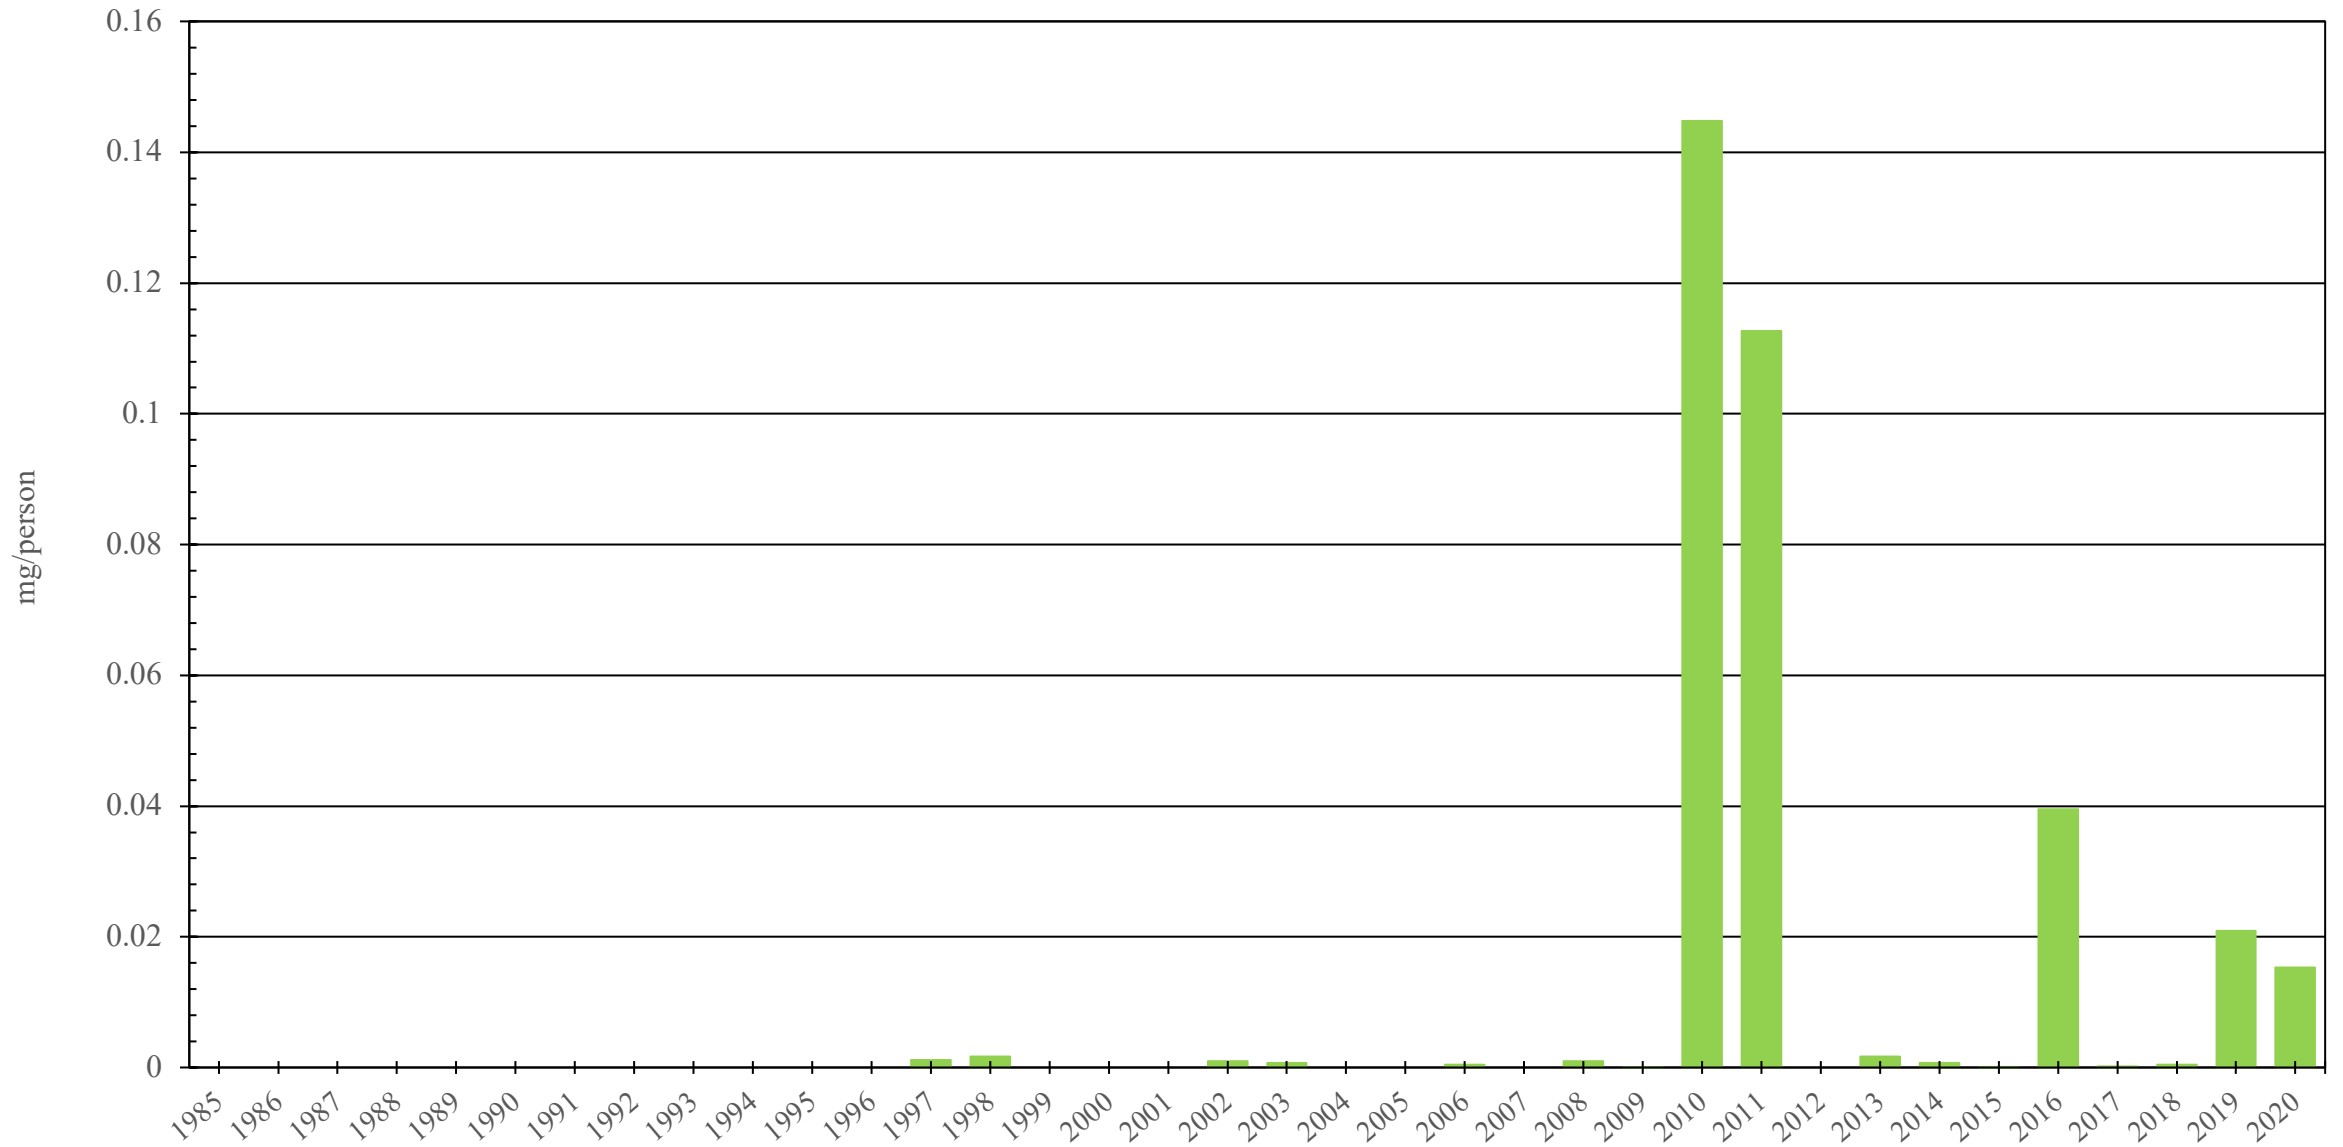

Palau

Fentanyl Consumption (mg/person), 1985 - 2020

Sources: International Narcotics Control Board (data); The World Bank (population)

Created by: Walther Global Palliative Care & Supportive Oncology, Indiana University Simon Comprehensive Cancer Center, 2022