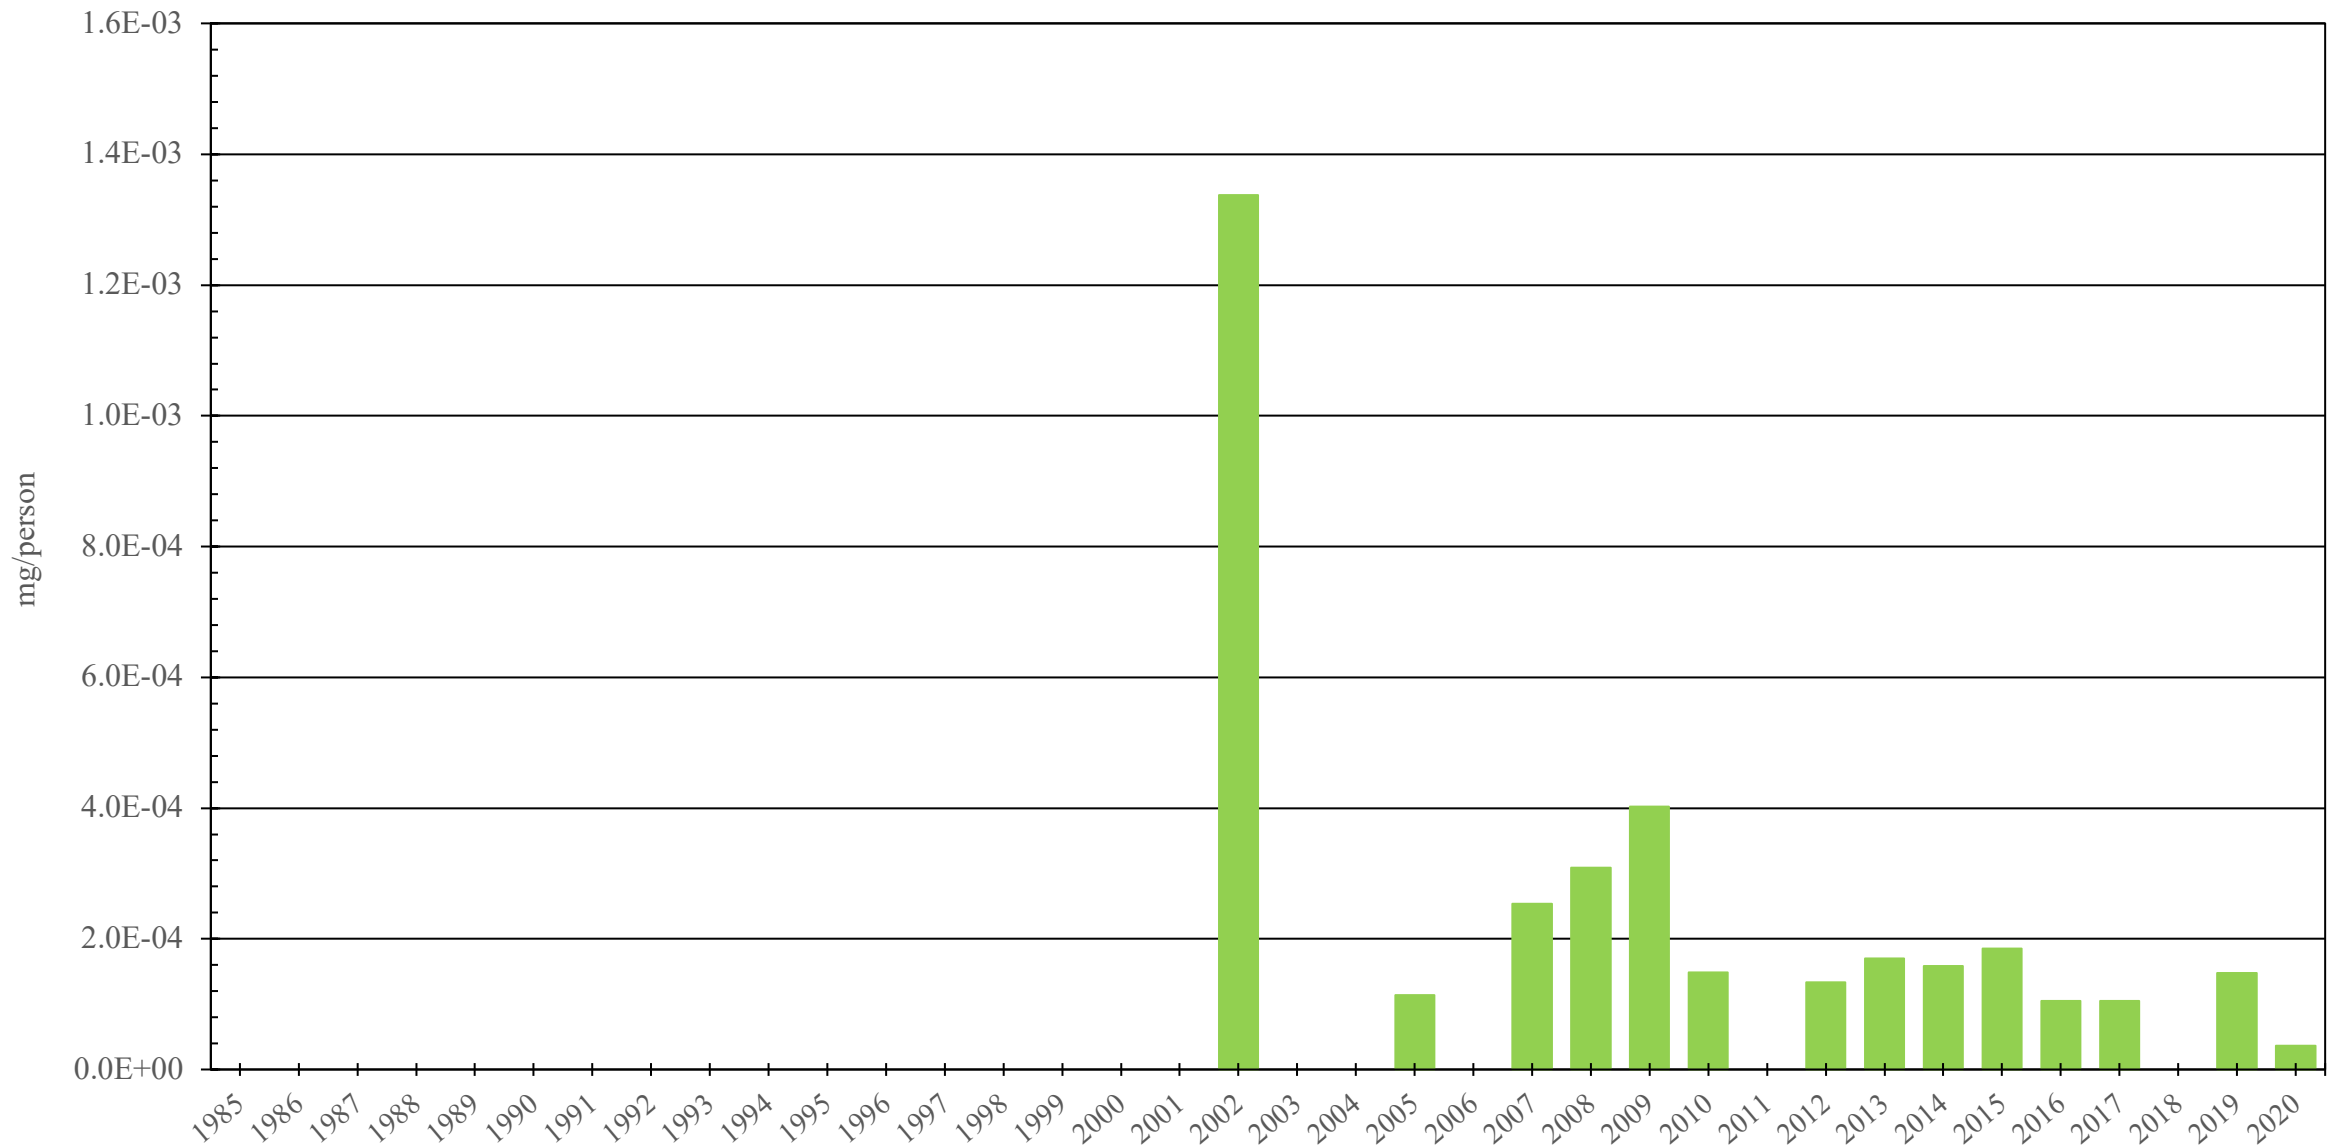

Pakistan

Fentanyl Consumption (mg/person), 1985 - 2020

Sources: International Narcotics Control Board (data); The World Bank (population)

Created by: Walther Global Palliative Care & Supportive Oncology, Indiana University Simon Comprehensive Cancer Center, 2022