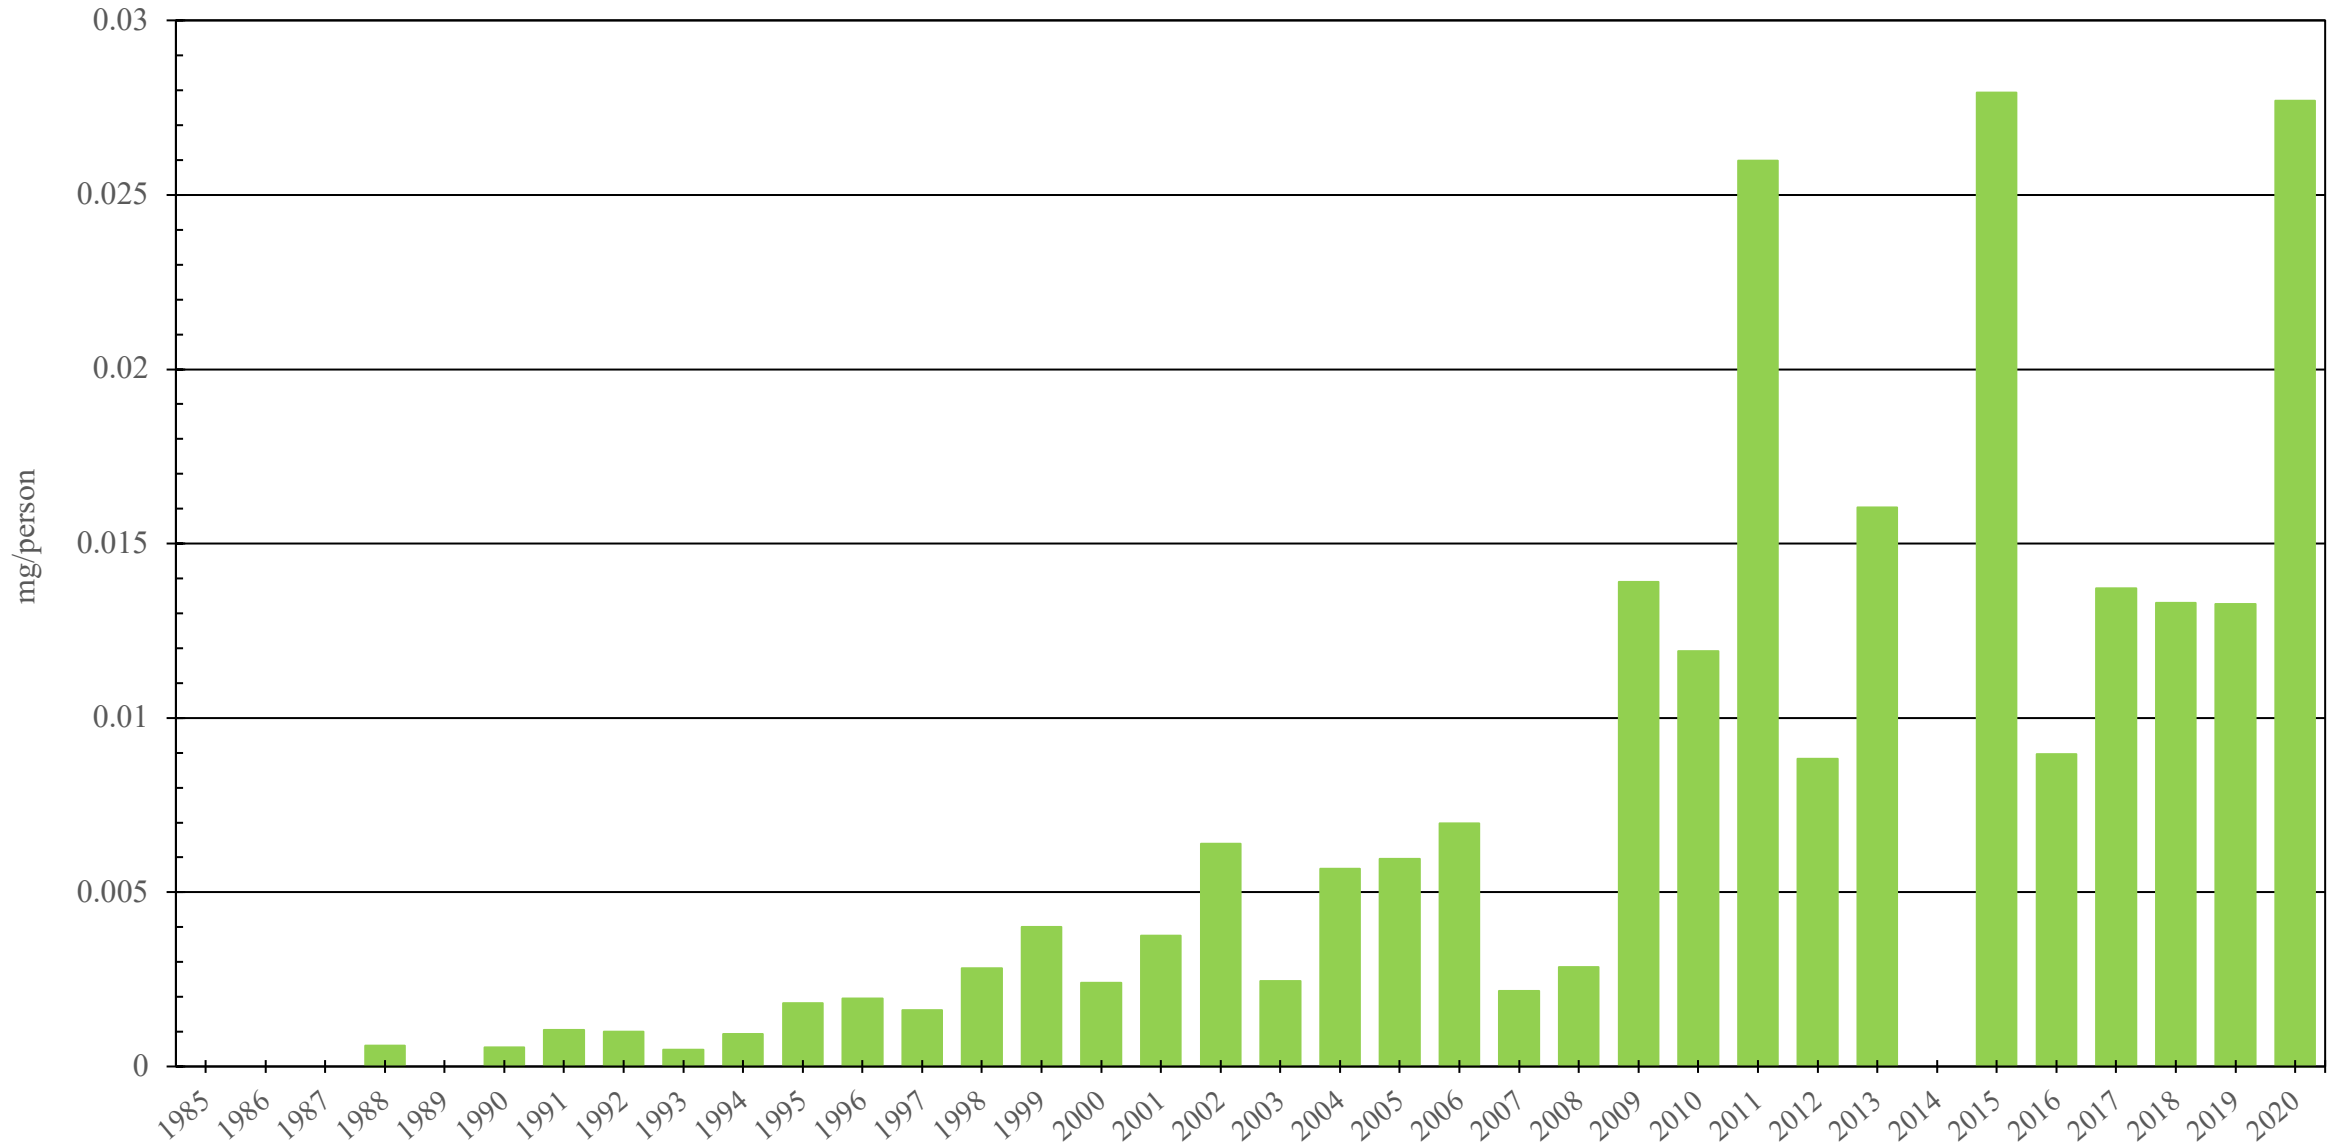

Oman

Fentanyl Consumption (mg/person), 1985 - 2020

Sources: International Narcotics Control Board (data); The World Bank (population)

Created by: Walther Global Palliative Care & Supportive Oncology, Indiana University Simon Comprehensive Cancer Center, 2022