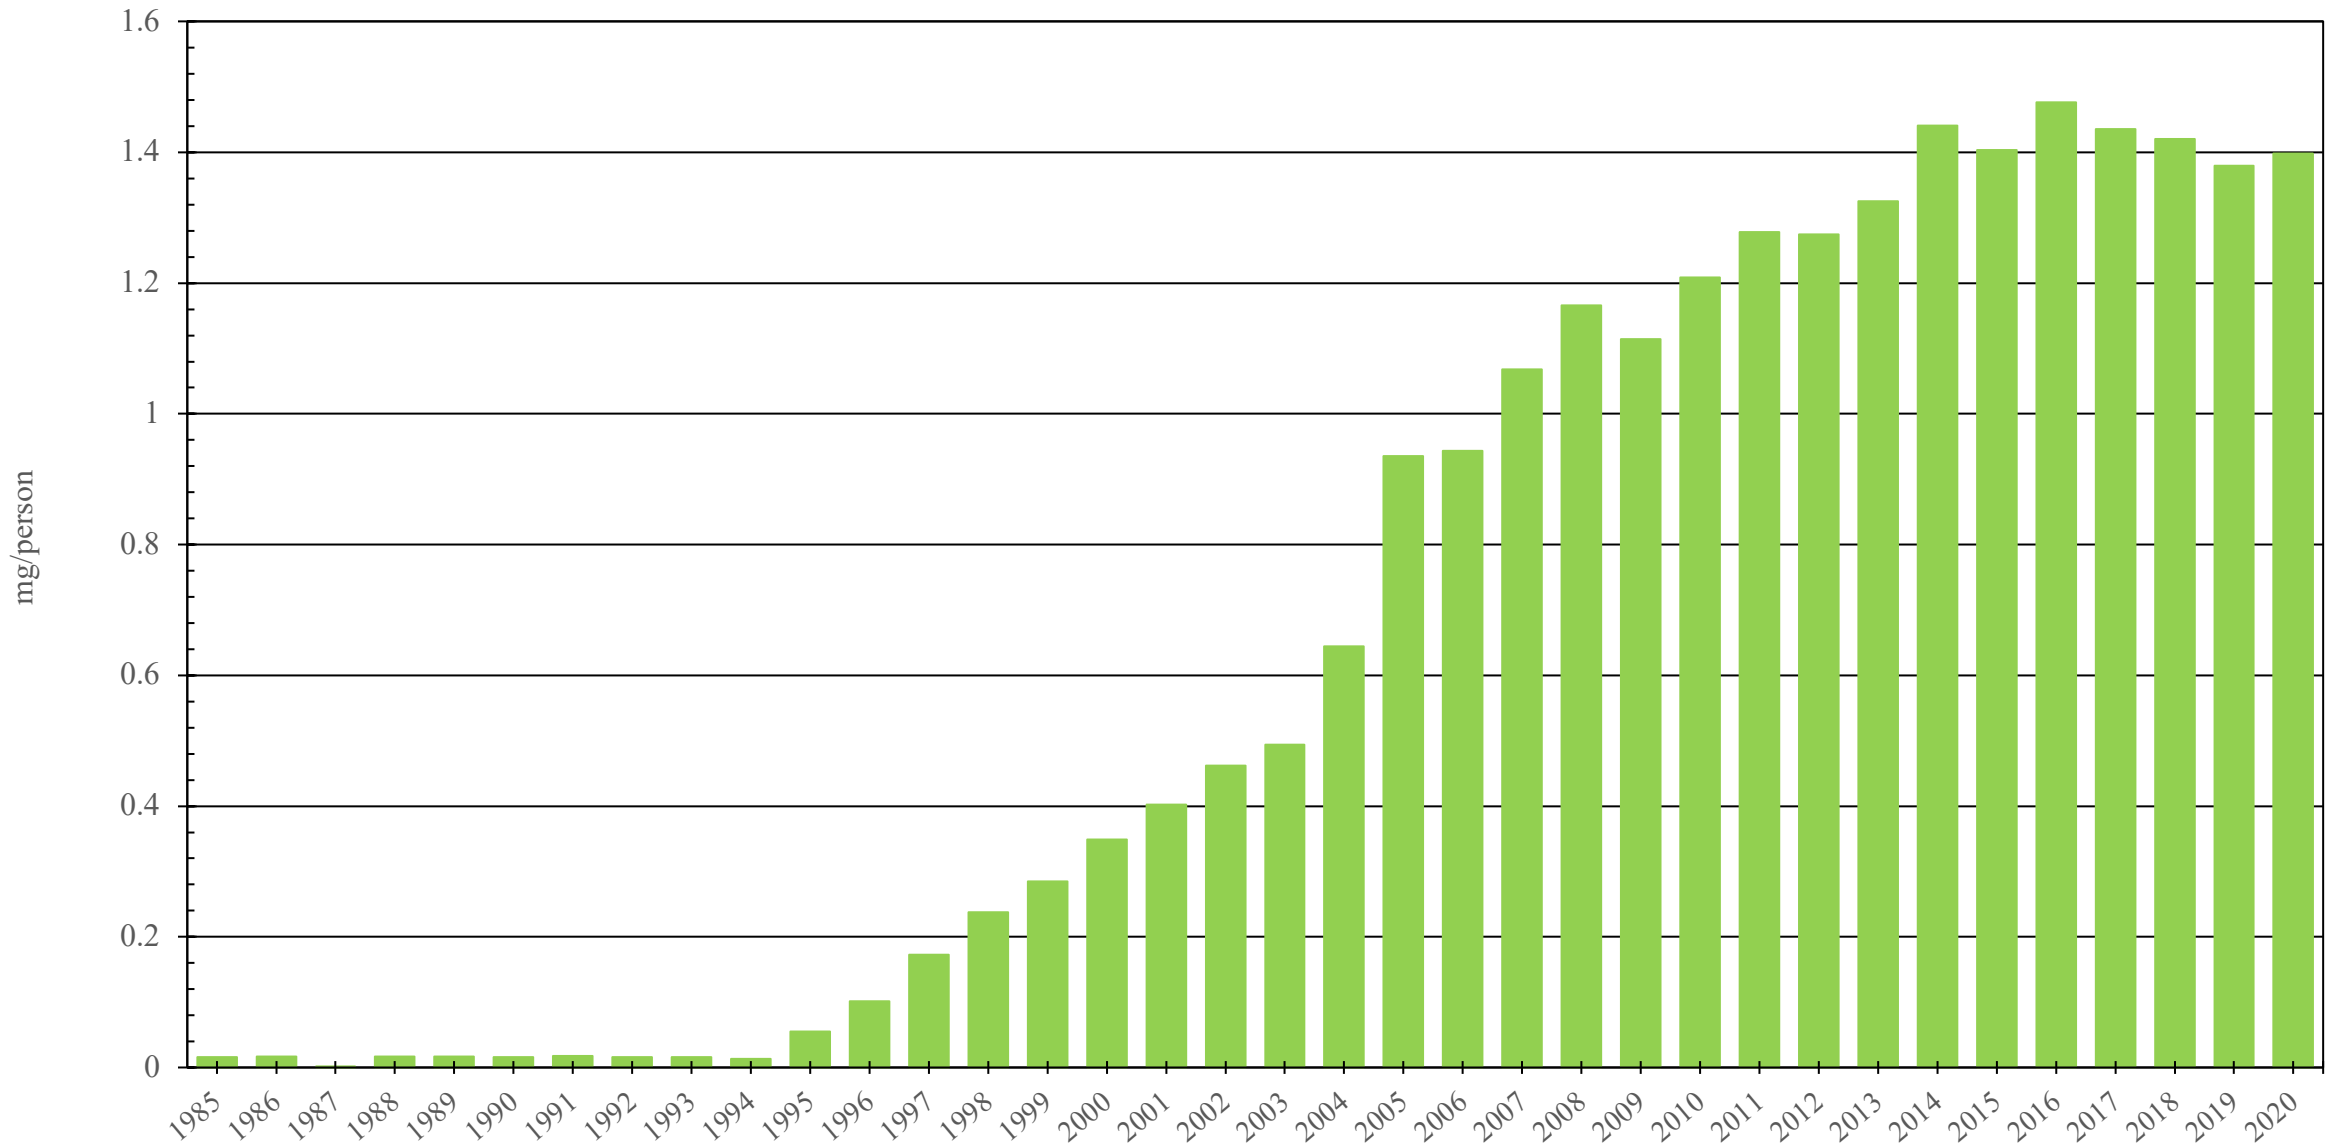

Norway

Fentanyl Consumption (mg/person), 1985 - 2020

Sources: International Narcotics Control Board (data); The World Bank (population)

Created by: Walther Global Palliative Care & Supportive Oncology, Indiana University Simon Comprehensive Cancer Center, 2022