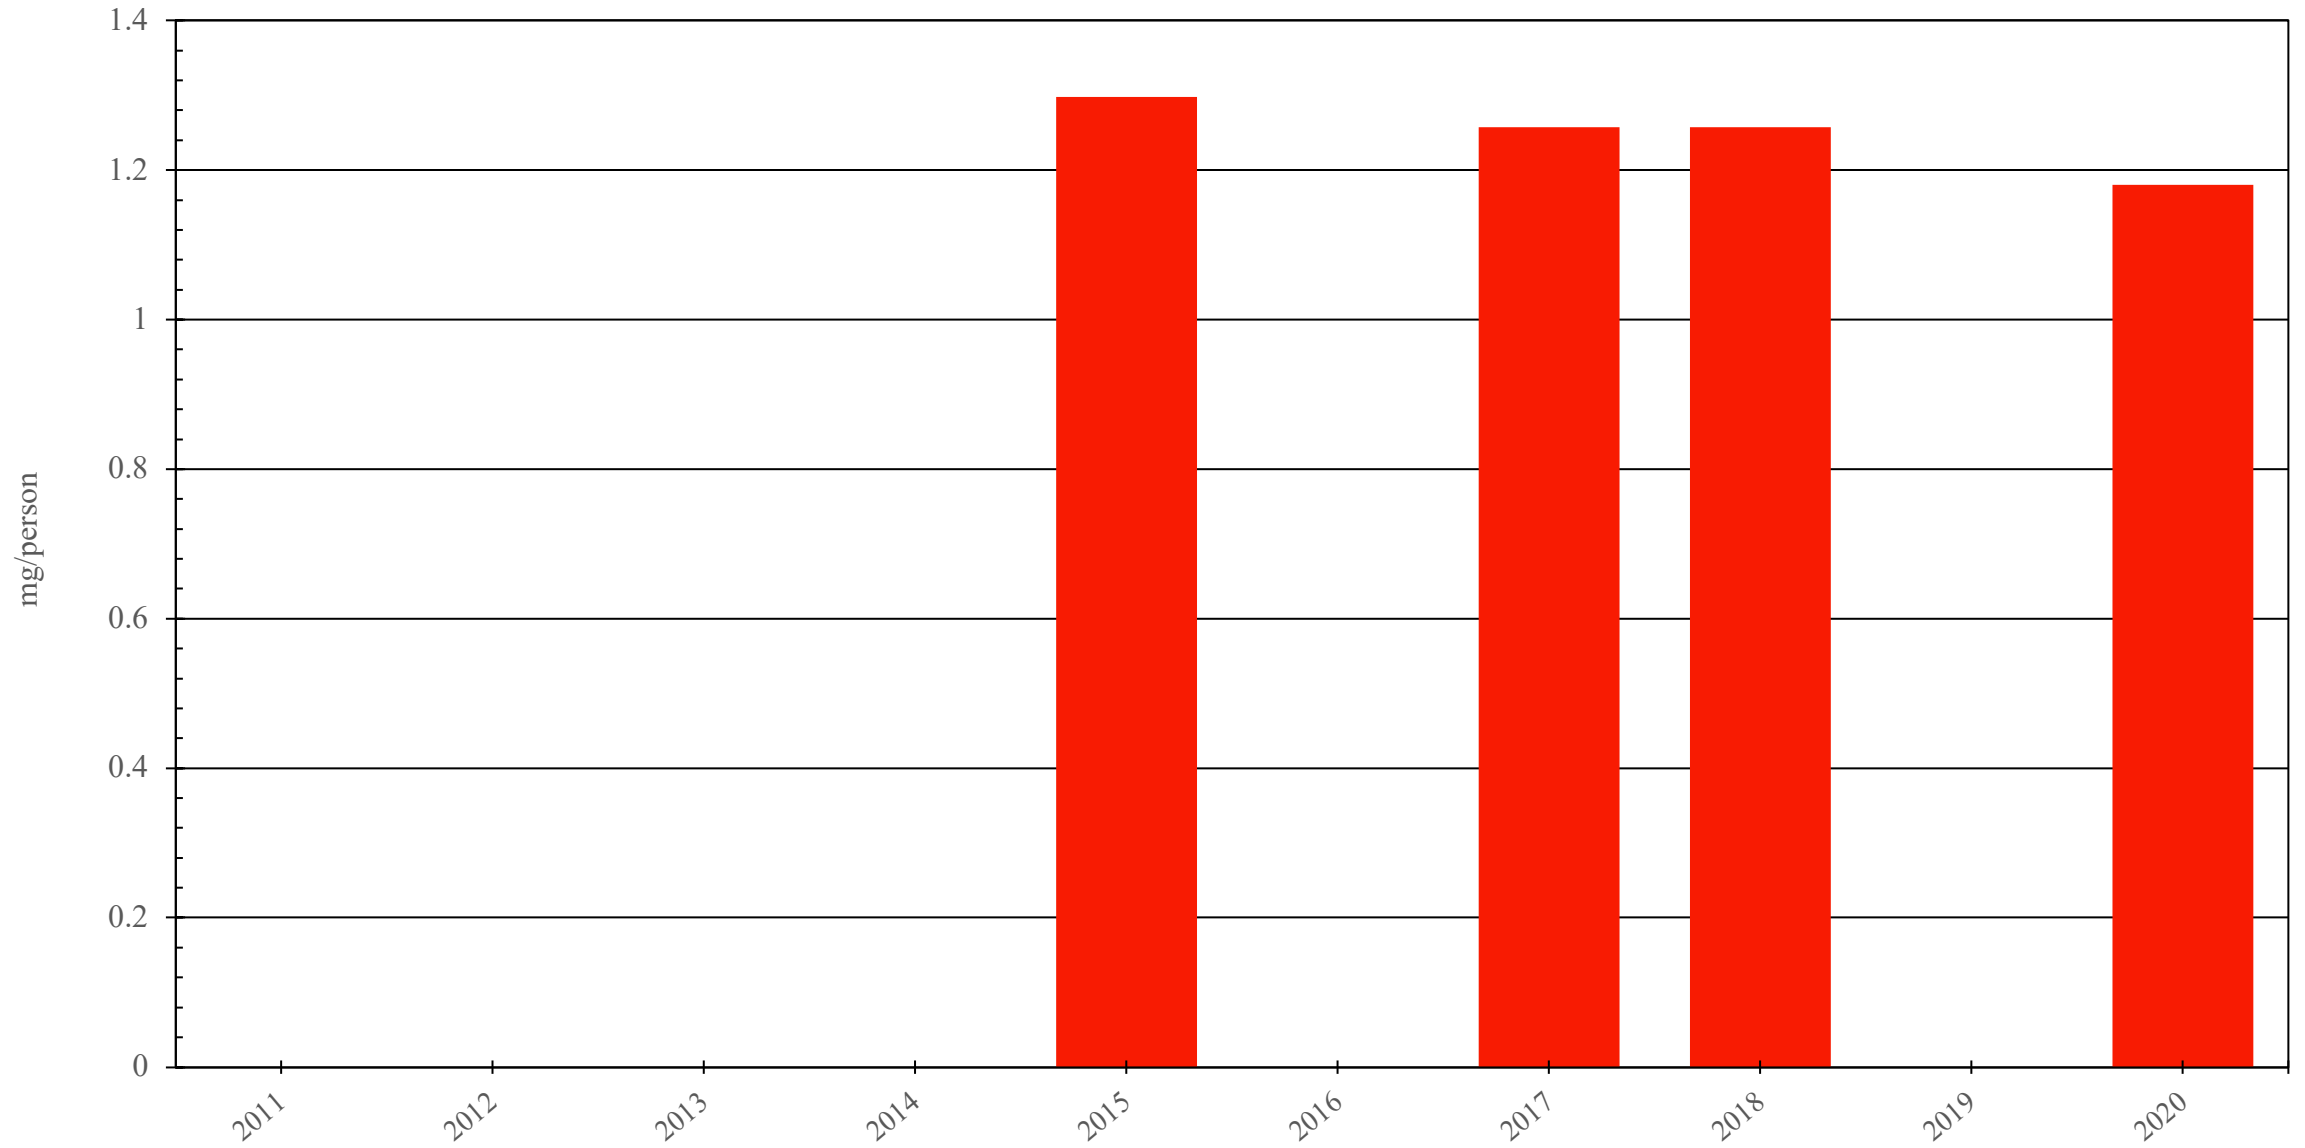

# Niue

Morphine Consumption (mg/person), 2011 - 2020

Sources: International Narcotics Control Board (data); United Nations Statistics Division (population)

Created by: Walther Global Palliative Care & Supportive Oncology, Indiana University Simon Comprehensive Cancer Center, 2022