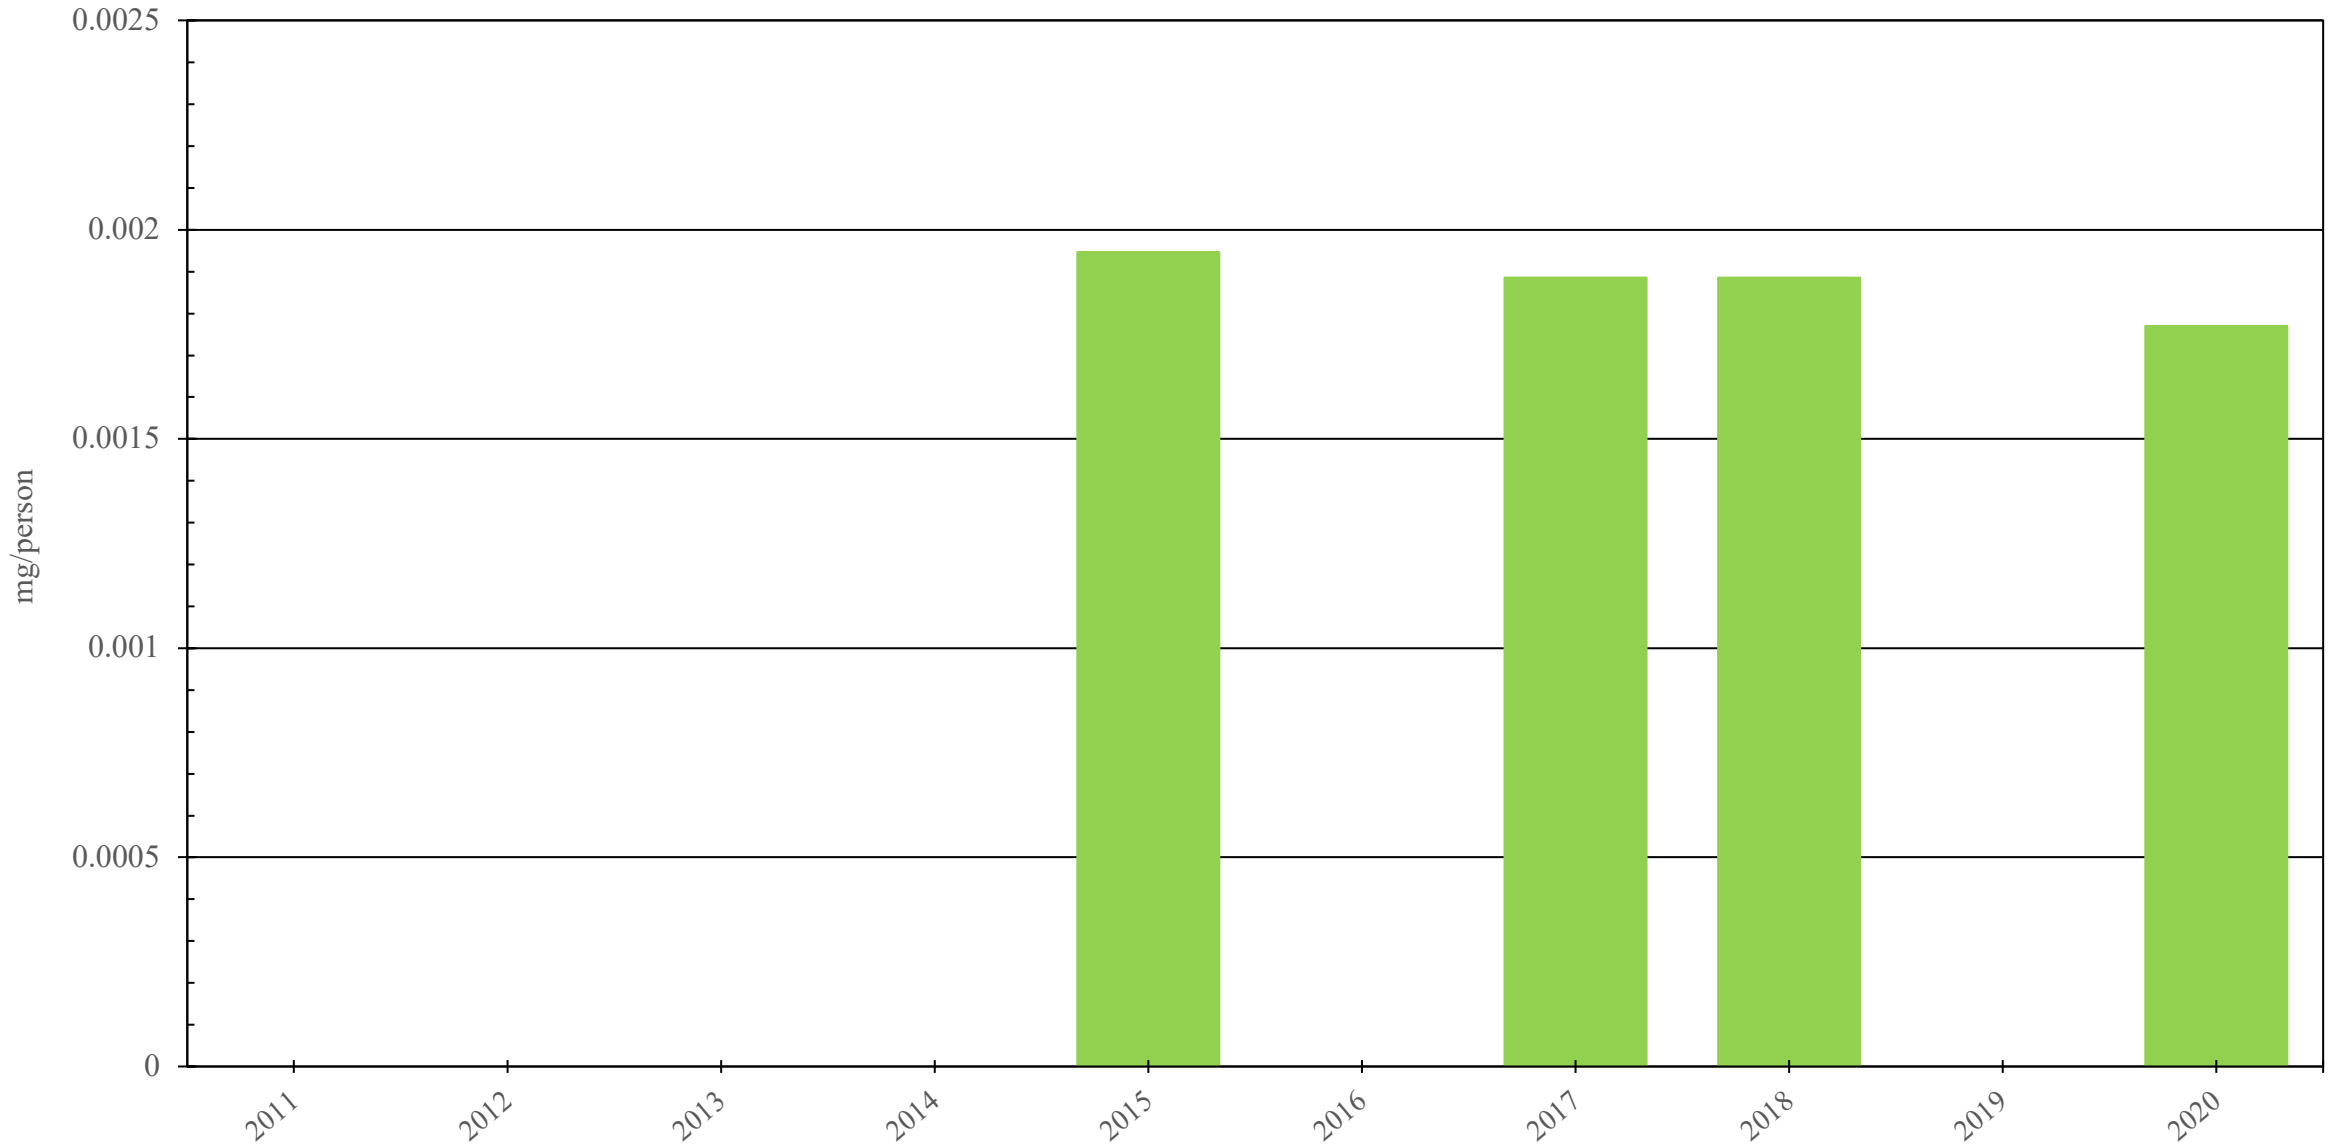

Niue

Fentanyl Consumption (mg/person), 2011 - 2020

Sources: International Narcotics Control Board (data); United Nations Statistics Division (population)

Created by: Walther Global Palliative Care & Supportive Oncology, Indiana University Simon Comprehensive Cancer Center, 2022