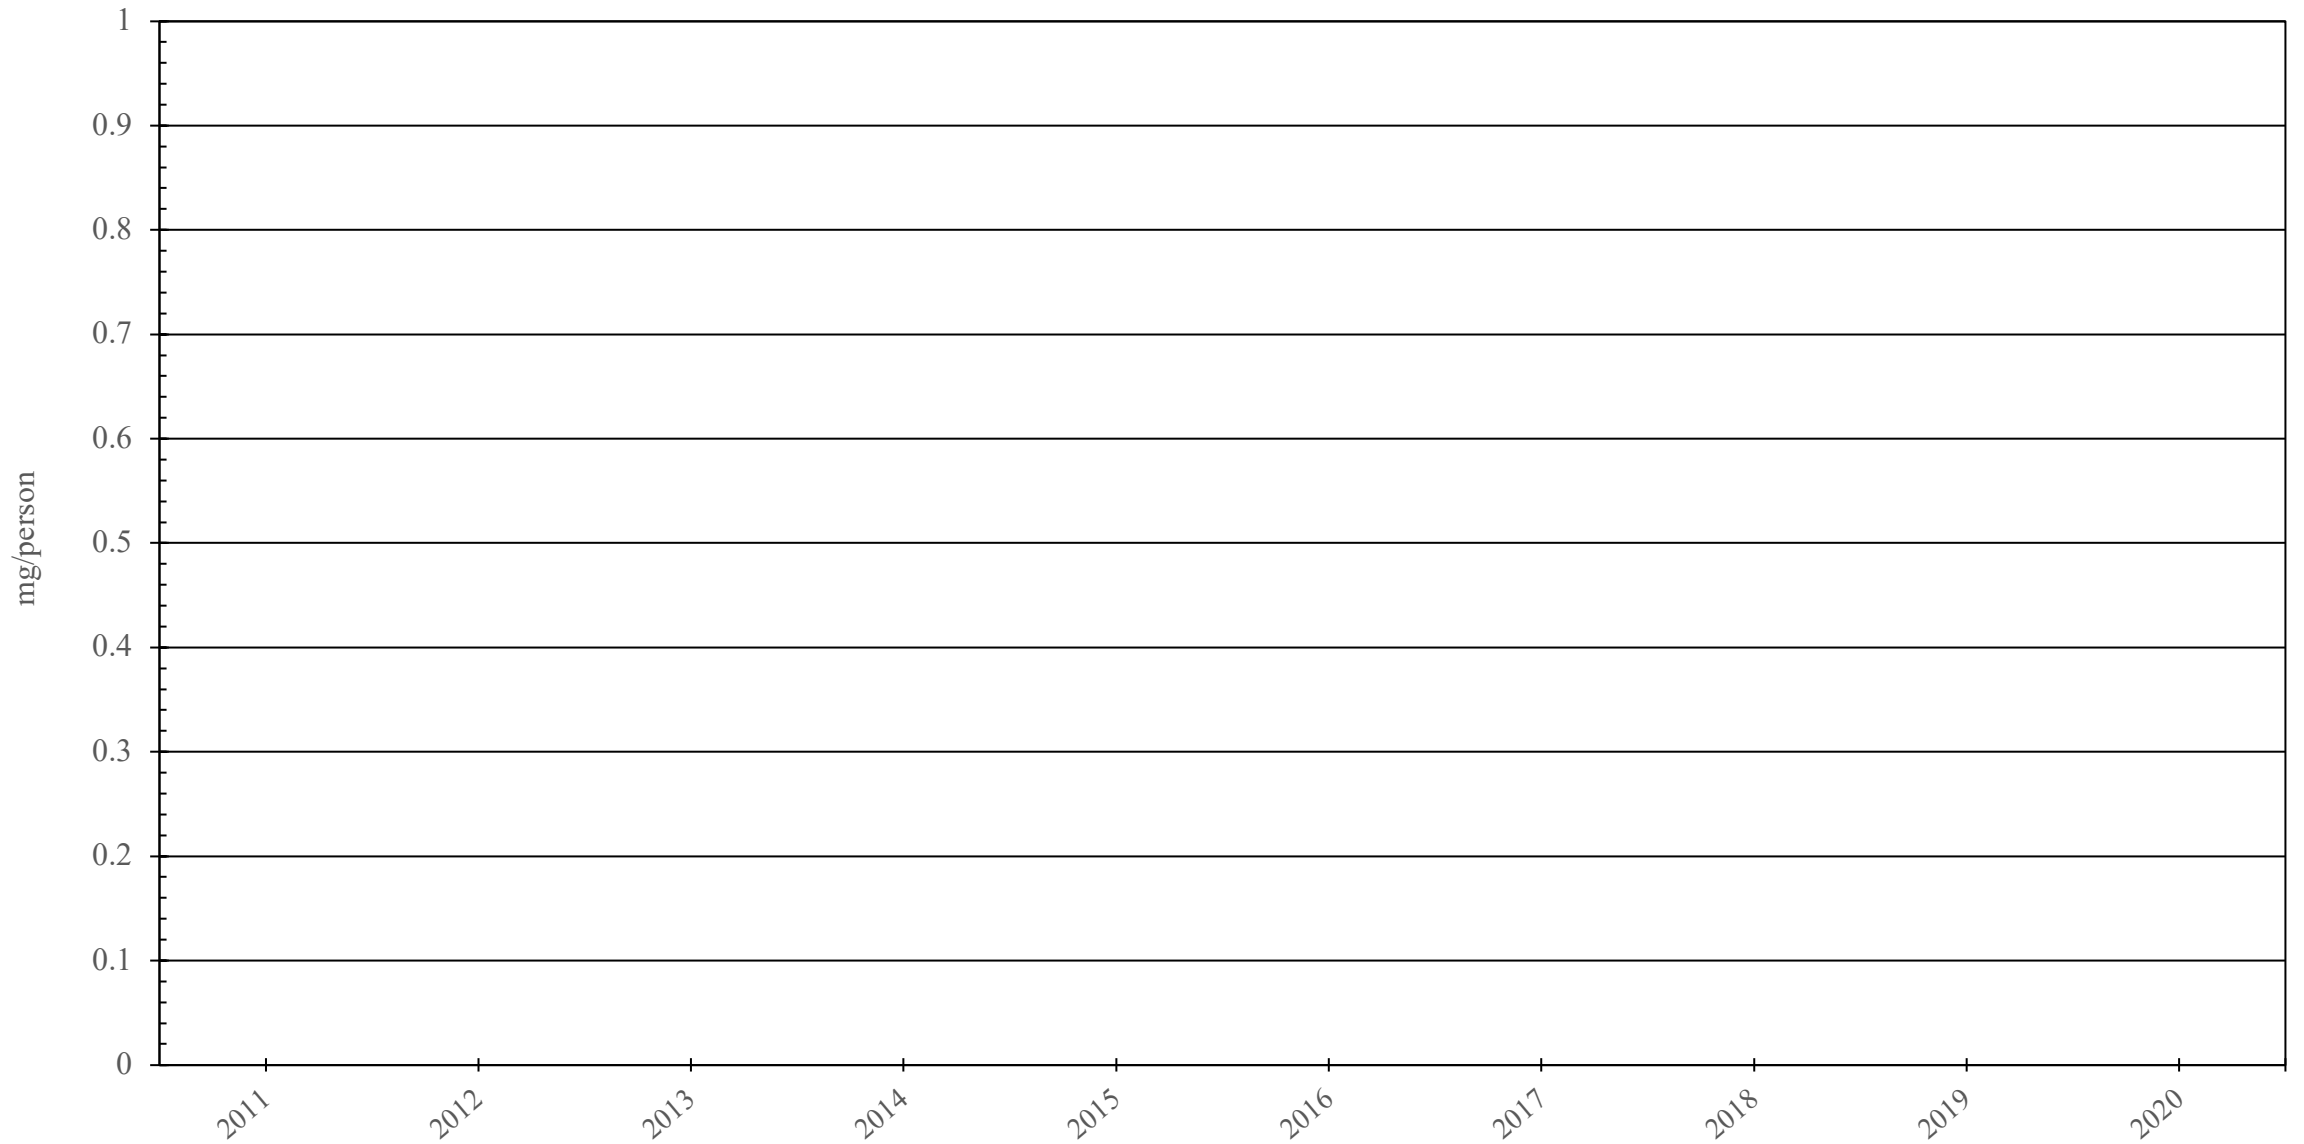

Niue

Codeine Consumption (mg/person), 2011 - 2020

Sources: International Narcotics Control Board (data); United Nations Statistics Division (population)

Created by: Walther Global Palliative Care & Supportive Oncology, Indiana University Simon Comprehensive Cancer Center, 2022