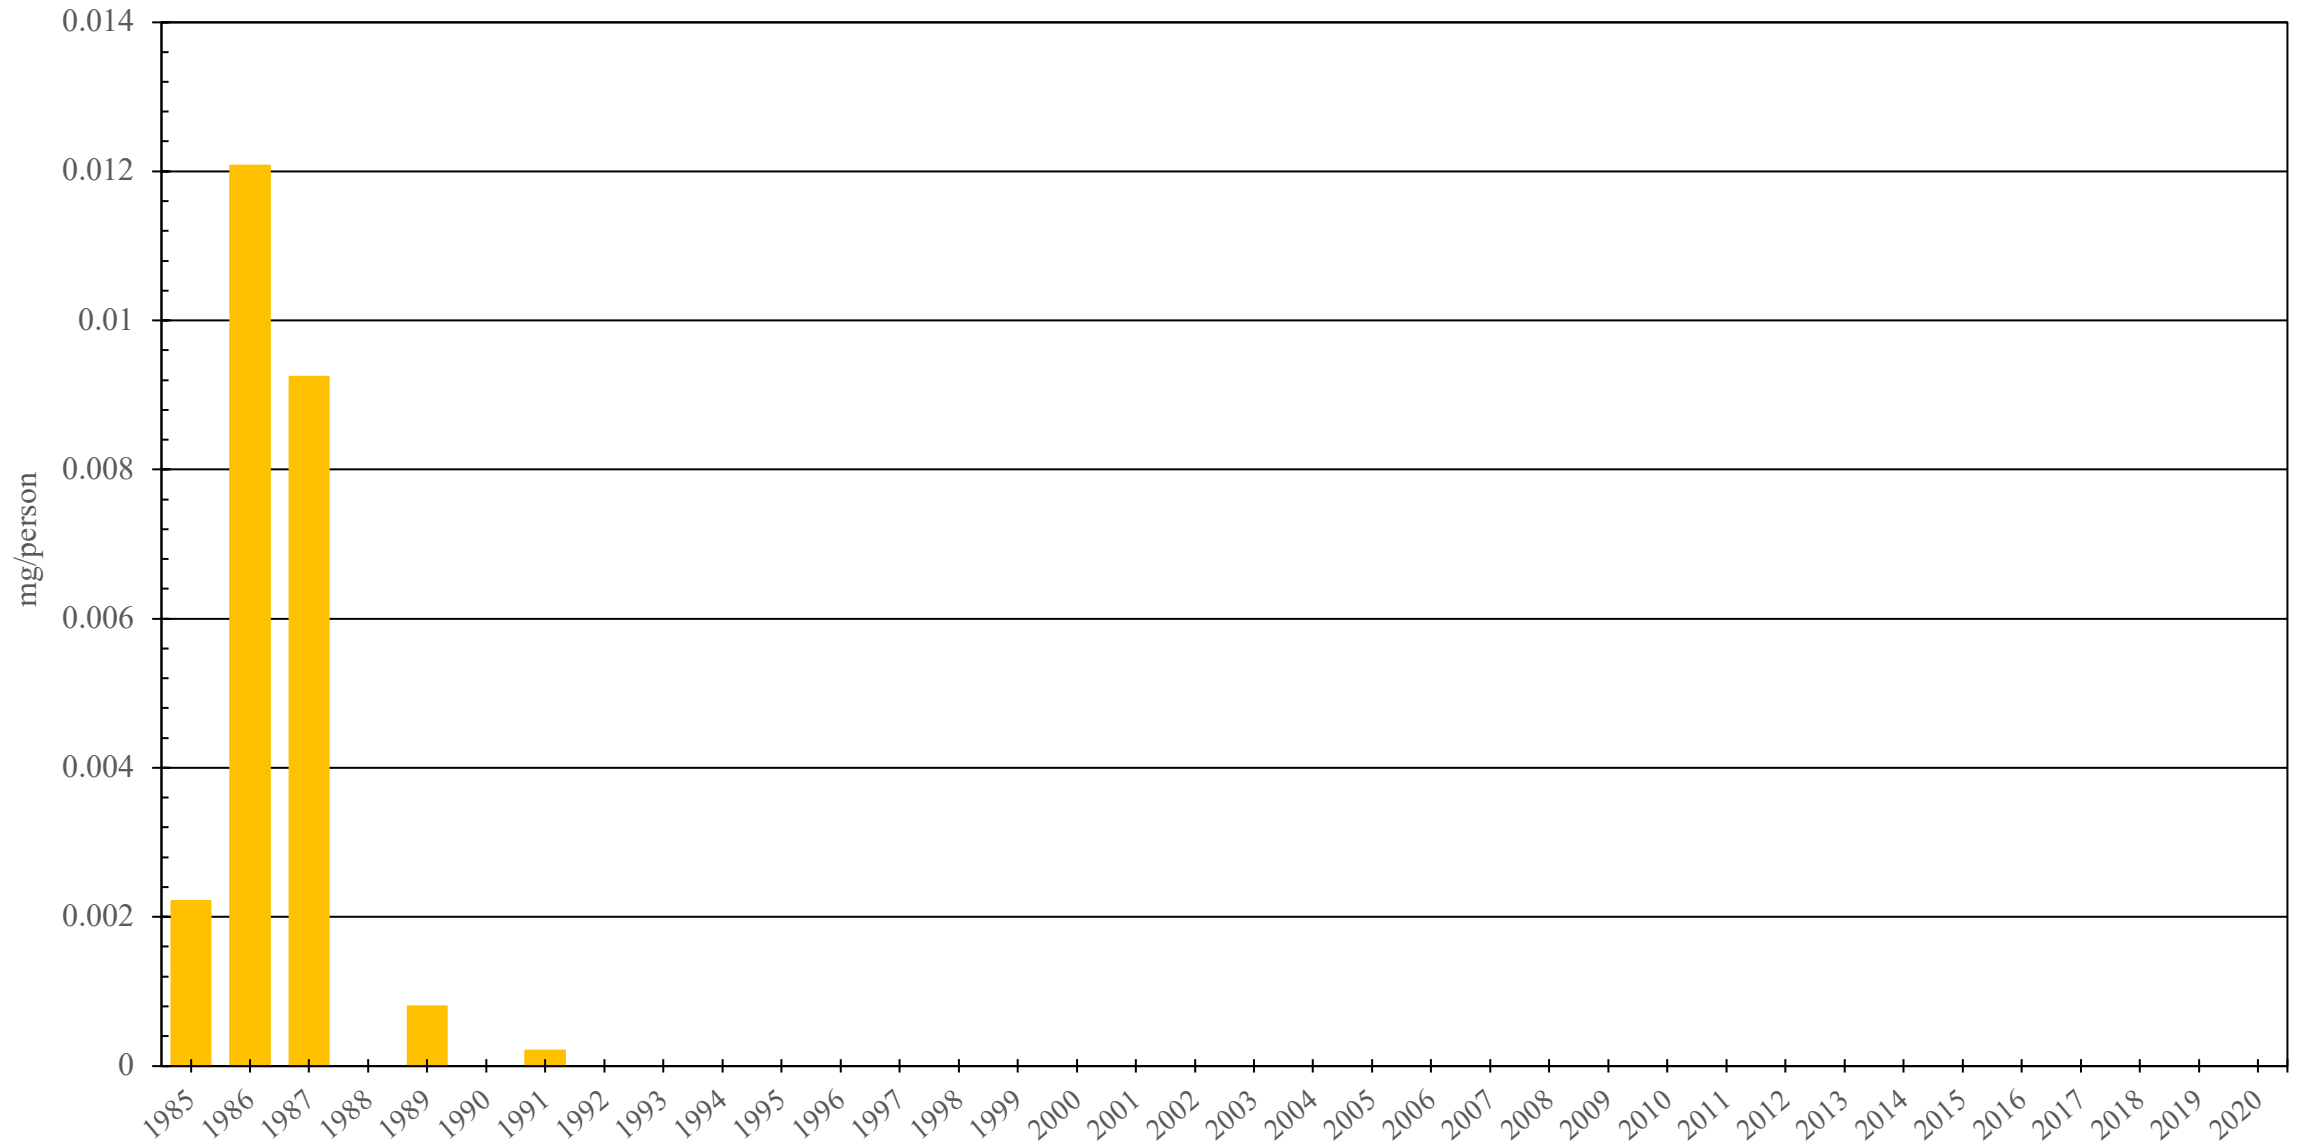

Nigeria

Codeine Consumption (mg/person), 1985 - 2020

Sources: International Narcotics Control Board (data); The World Bank (population)

Created by: Walther Global Palliative Care & Supportive Oncology, Indiana University Simon Comprehensive Cancer Center, 2022