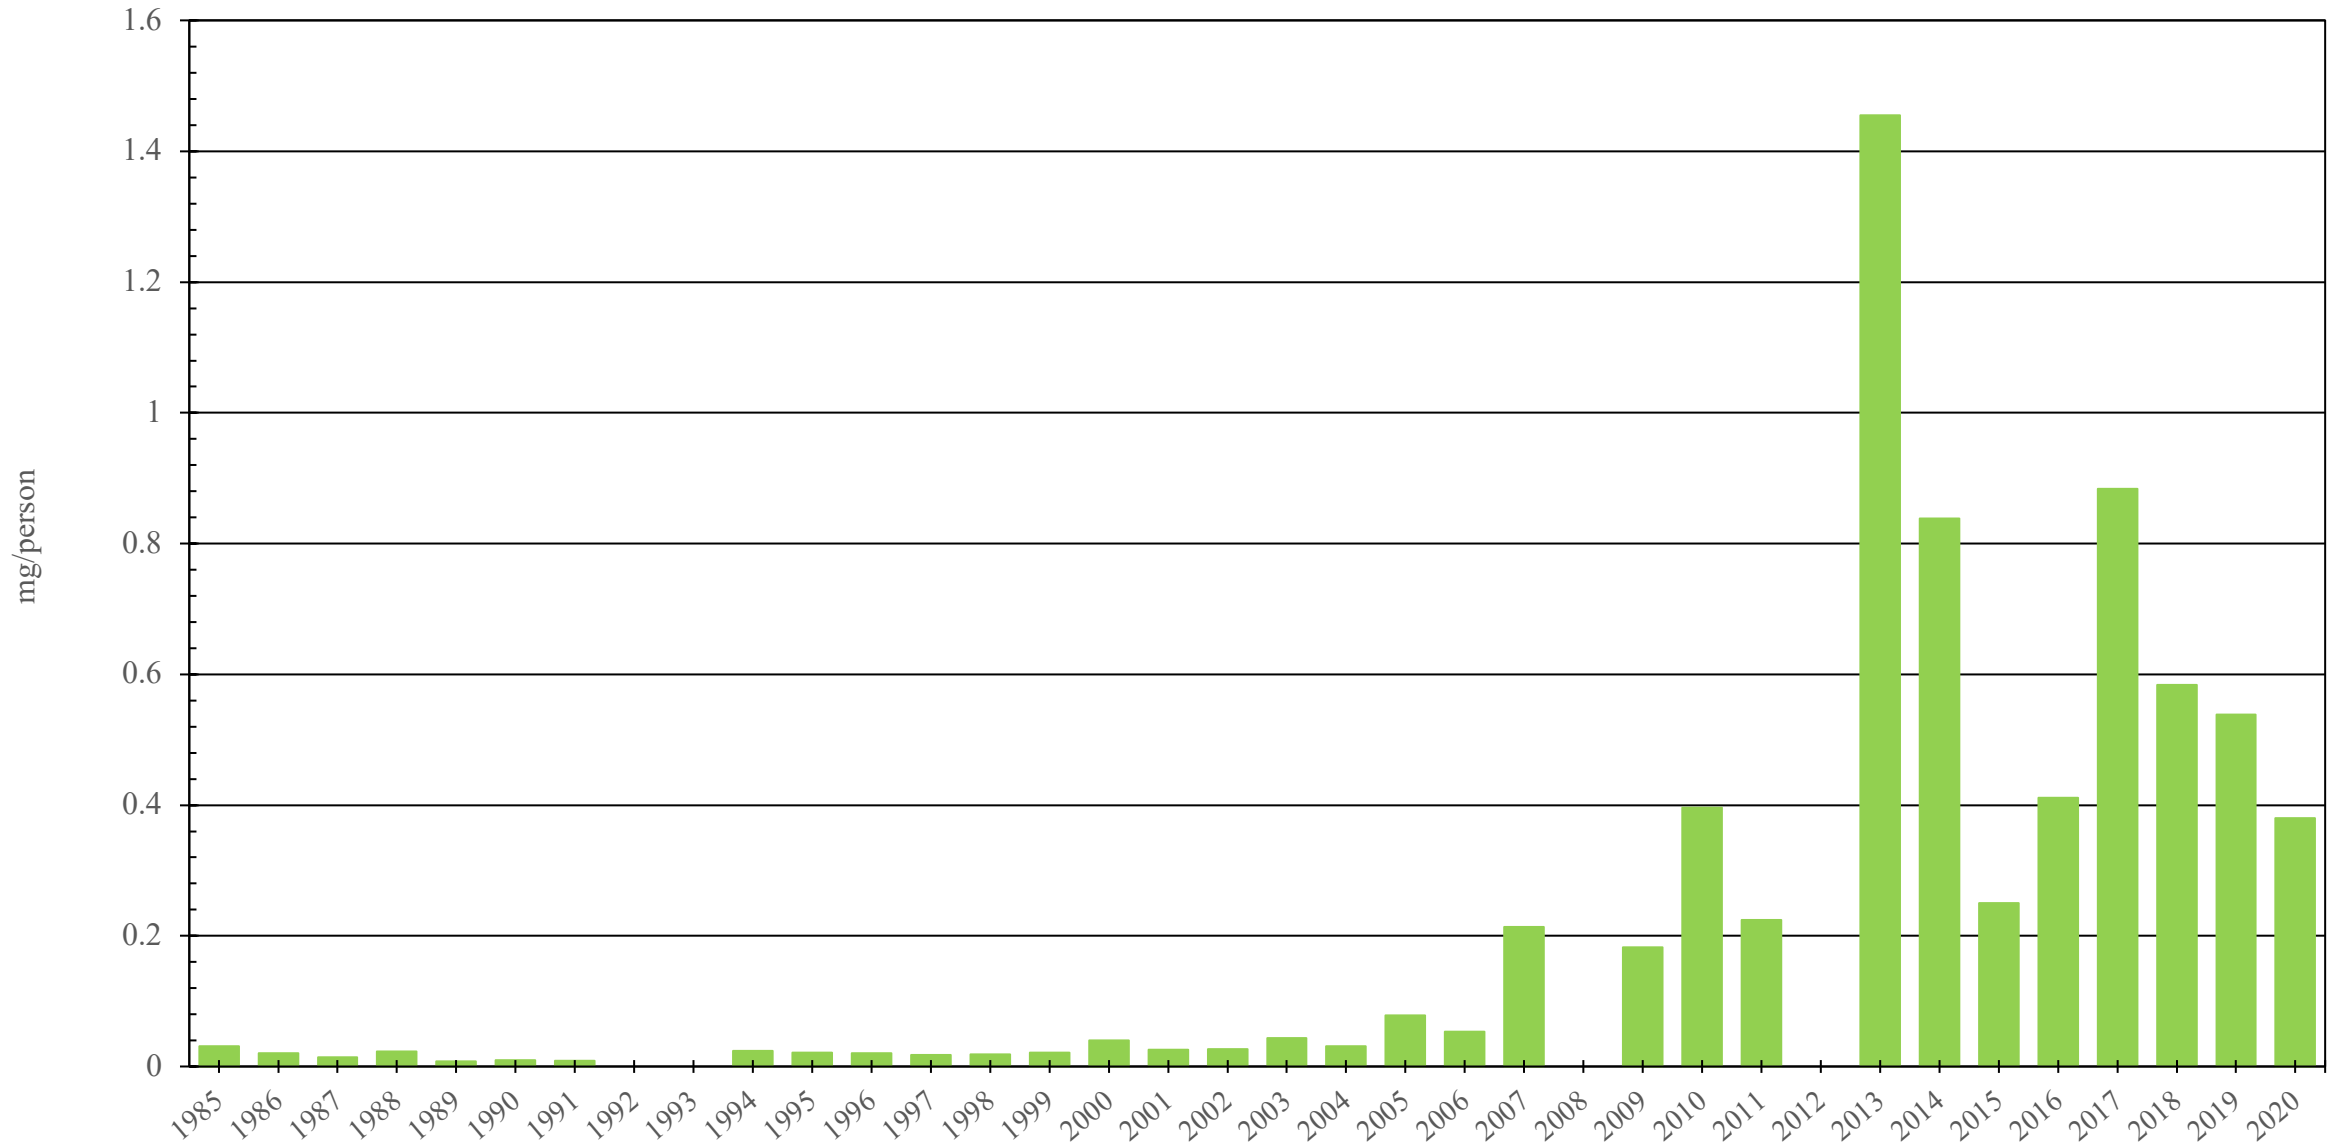

New Zealand

Fentanyl Consumption (mg/person), 1985 - 2020

Sources: International Narcotics Control Board (data); The World Bank (population)

Created by: Walther Global Palliative Care & Supportive Oncology, Indiana University Simon Comprehensive Cancer Center, 2022